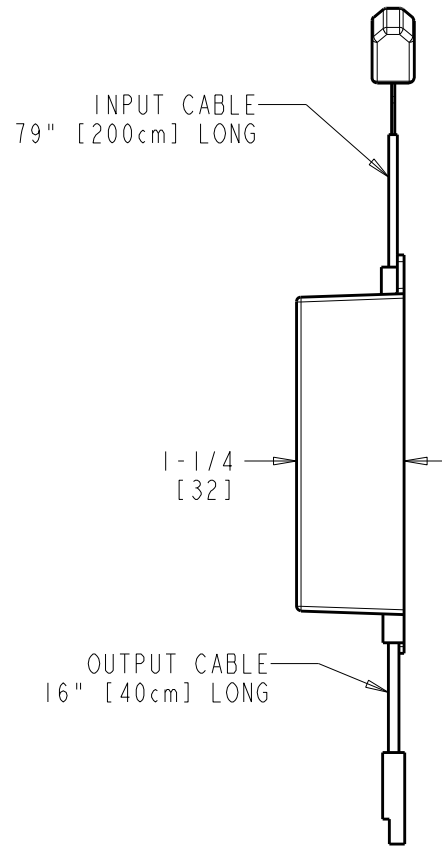

**ROUGH-IN**

BY: JAR    DATE: 02-19-15  
 CHK:        REV:

FITTING NO.

**EQ-005JKNF**

SUBMITTED MODEL NO.

SUBMITTED AS SHOWN

SUBMITTED AS NOTED

SEE ATTACHED FOR  
 SUBMITTED MODIFICATION

JOB NAME

ITEM NO.

DIMENSIONS ARE IN INCHES AND [MILLIMETERS].

TECHNICAL DATA

- SEE SPECIFICATION SHEET

ROUGHING IN DIMENSIONS MAY VARY AND ARE SUBJECT TO CHANGE. NO RESPONSIBILITY IS ASSUMED FOR USE OF SUPERCEDED OR VOIDED DATA.