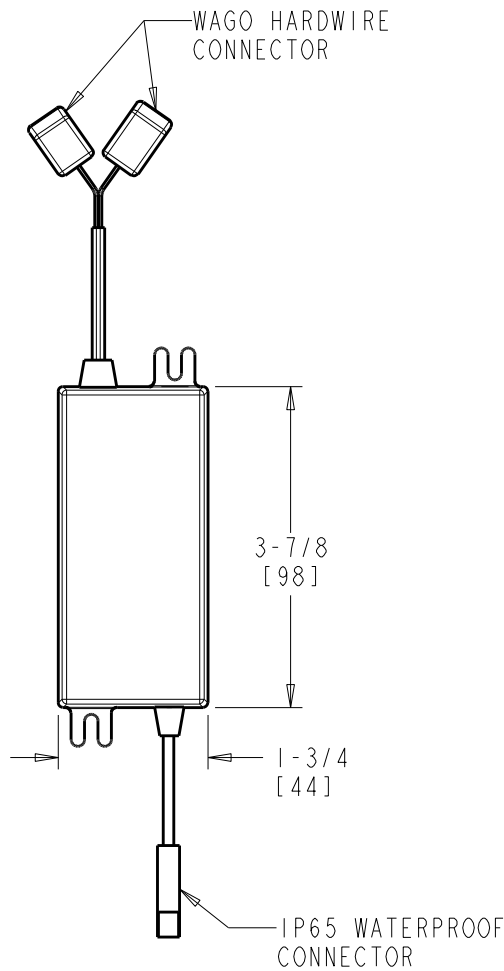

**ROUGH-IN**

BY: JAR    DATE: 02-19-15  
 CHK:        REV:

FITTING NO.

**EQ-005JKNF**

SUBMITTED MODEL NO.

SUBMITTED AS SHOWN

SUBMITTED AS NOTED

SEE ATTACHED FOR  
 SUBMITTED MODIFICATION

JOB NAME

ITEM NO.

DIMENSIONS ARE IN INCHES AND [MILLIMETERS].

TECHNICAL DATA

- SEE SPECIFICATION SHEET

ROUGHING IN DIMENSIONS MAY VARY AND ARE SUBJECT TO CHANGE. NO RESPONSIBILITY IS ASSUMED FOR USE OF SUPERCEDED OR VOIDED DATA.