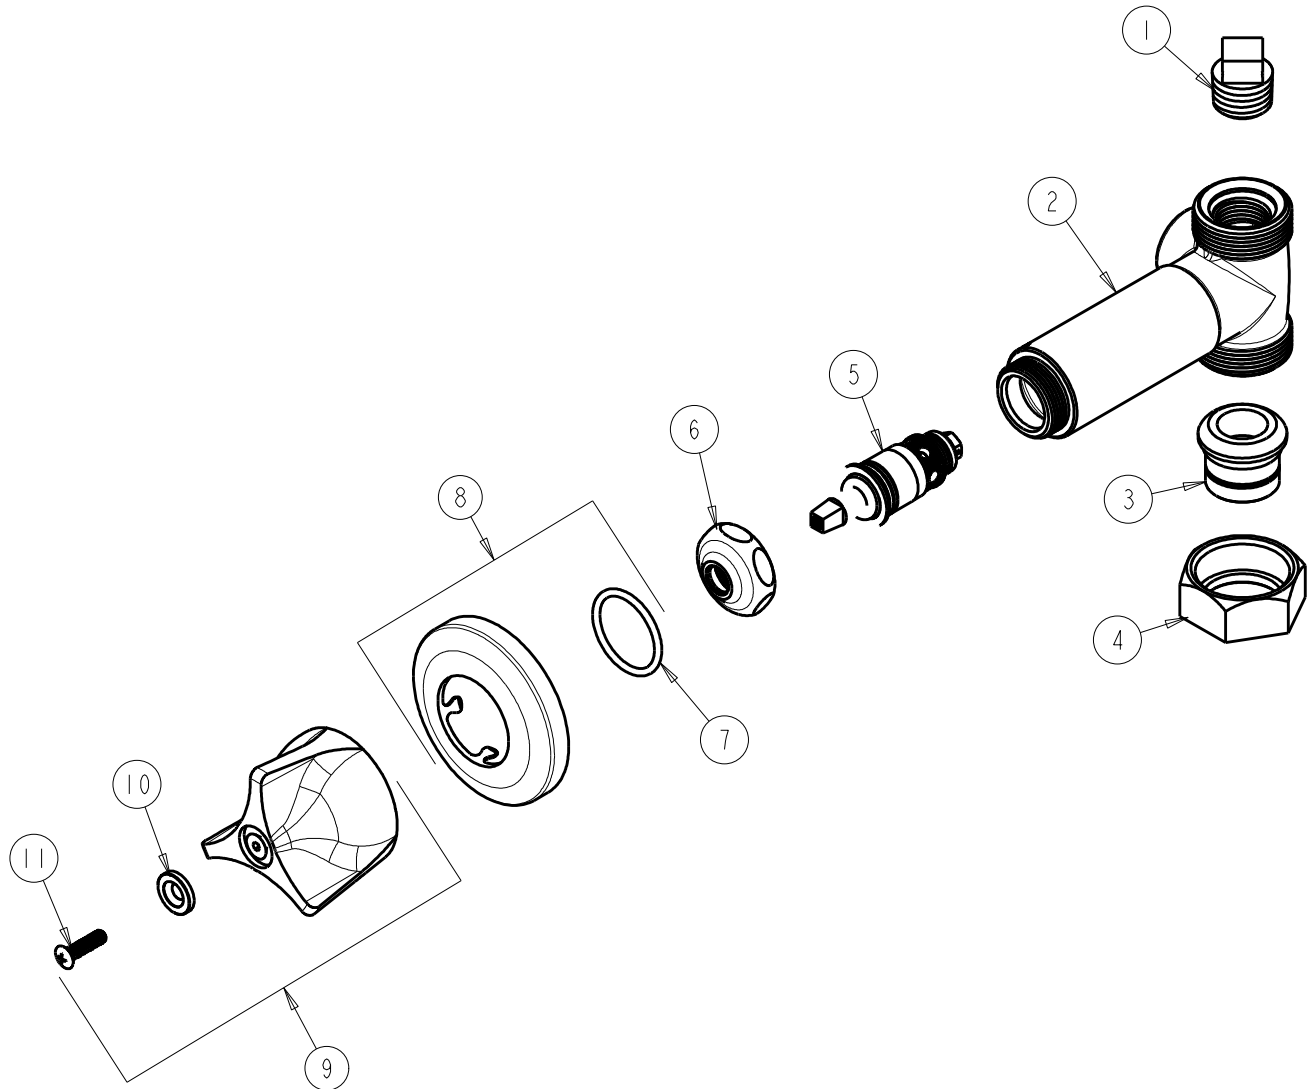

CHICAGO FAUCETS 

a Geberit company

2100 South Clearwater Drive
Des Plaines, IL 60018
Phone: 847-803-5000
Fax: 847-803-5454
www.chicagofaucets.com

FOR TECHNICAL ASSISTANCE
1-800-TEC-TRUE (1-800-832-8783)

REPAIR PARTS

BY: SID DATE: 12-01-16
CHK: *AR* REV:

FITTING NO.

1769-COLDABCP

SUBMITTED MODEL NO.

ITEM NO.

ITEM	PART NO.	DESCRIPTION	ITEM	PART NO.	DESCRIPTION
1	234-032JKABRCF	1/2 NPT PLUG	7	5235-107JKNF	O-RING
2	-----	VALVE BODY	8	633-201JKCP	FLANGE & O-RING
3	177-003JKABRBF	UNION TAILPIECE	9	950-COLDJKCP	3-WING HANDLE ASSEMBLY
4	177-002JKCP	UNION NUT	10	633-123JKNF	INDEX BUTTON (BLUE)
5	217-XTLHJKABNF	CARTRIDGE, SLO-COMPRESSION (LH)	11	250-093JKRCF	SCREW
6	1-214JKCP	CAP			