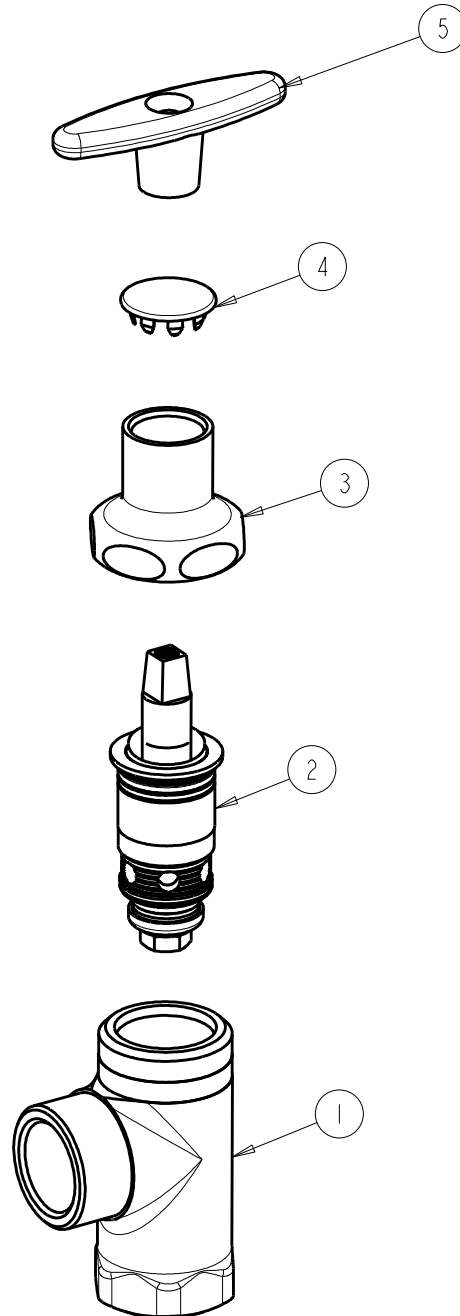

REPAIR PARTS

BY: SID DATE: 10-18-11

CHK:  REV:

FITTING NO.

442-LKABCP

SUBMITTED MODEL NO.

ITEM NO.

ITEM	PART NO.	DESCRIPTION
1	—	VALVE BODY (NOT SOLD SEPERATELY)
2	217-XTLHJKABNF	CARTRIDGE, SLO-COMPRESSION
3	1-246JKCP	NUT, CAP LOOSE KEY 1-1/8-18 UNEF
4	1-144JKCP	BUTTON
5	293-006JKRCF	TEE HANDLE & SCREW