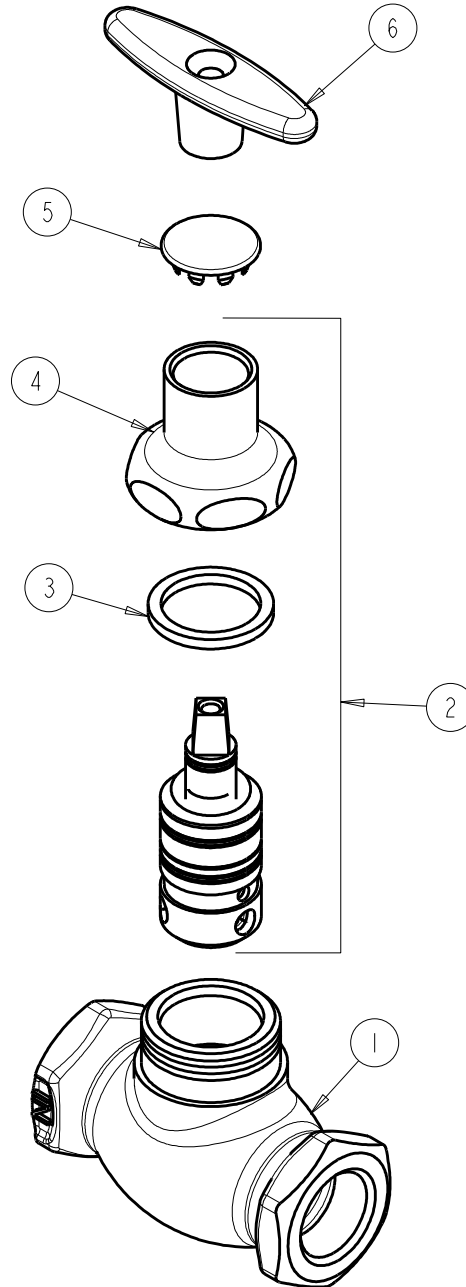

**REPAIR  
PARTS**

BY: SID DATE: 10-18-11

CHK: *[Signature]* REV:

FITTING NO.

**45-LKCABCP**

SUBMITTED MODEL NO.

ITEM NO.

ITEM	PART NO.	DESCRIPTION
1	----	BODY (NOT SOLD SEPARATELY)
2	376-CXJKABNF	SLO-COMP INTEGRAL CHECK UNIT
3	1-043JKNF	GASKET, CAP 1 X .80 X .09
4	1-246JKCP	NUT, CAP LOOSE KEY 1-1/8-18 UNEF
5	1-144JKCP	BUTTON
6	293-006JKRCF	TEE HANDLE & SCREW