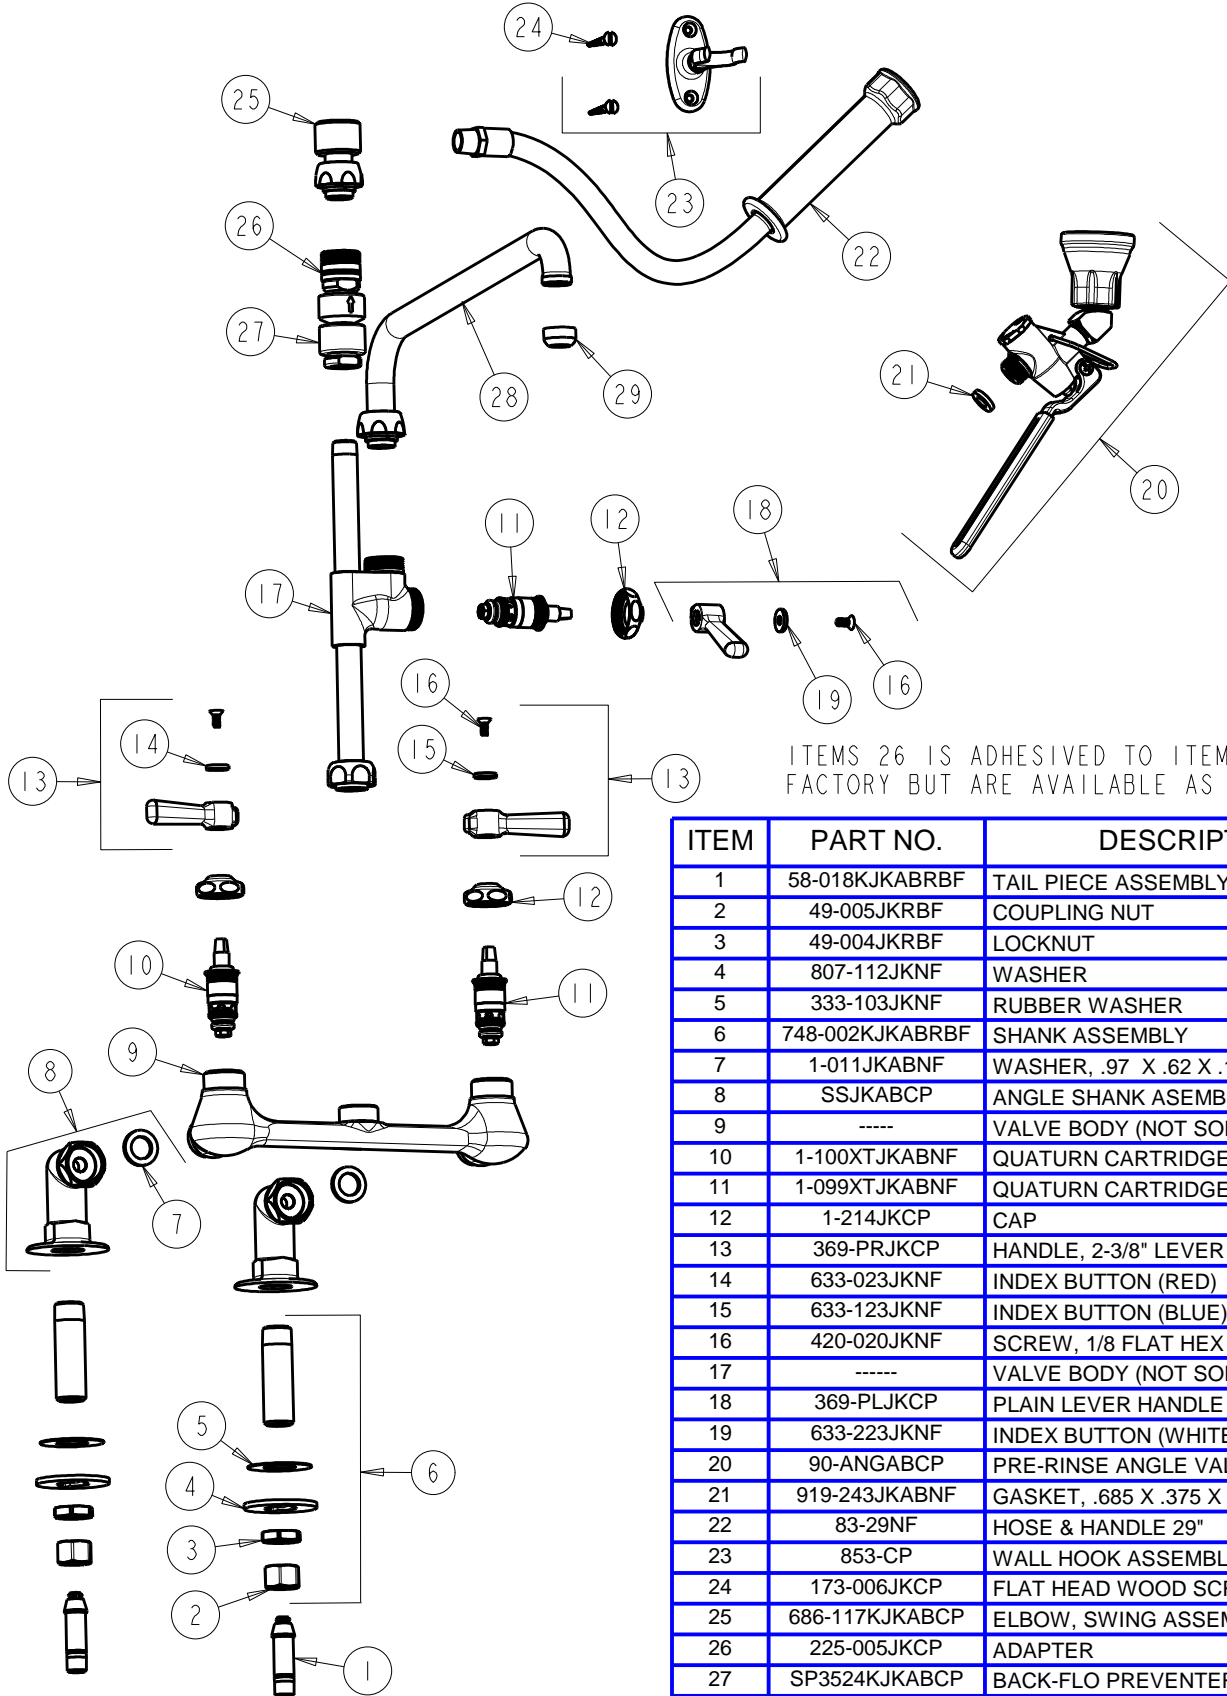

a Geberit company

2100 South Clearwater Drive
Des Plaines, IL 60018
Phone: 847-803-5000
Fax: 847-803-5454
www.chicagofaucets.com

REPAIR PARTS

BY: JAR DATE: 01-25-13

CHK: *[Signature]* REV: 10-30-14

FITTING NO.

509-SSVBL12ABCP

SUBMITTED MODEL NO.

ITEM NO.

FOR TECHNICAL ASSISTANCE
1-800-TEC-TRUE (1-800-832-8783)

ITEMS 26 IS ADHESIVED TO ITEM 27 AT THE FACTORY BUT ARE AVAILABLE AS JK PARTS.

ITEM	PART NO.	DESCRIPTION
1	58-018KJKABRBF	TAIL PIECE ASSEMBLY
2	49-005JKRBF	COUPLING NUT
3	49-004JKRBF	LOCKNUT
4	807-112JKNF	WASHER
5	333-103JKNF	RUBBER WASHER
6	748-002KJKABRBF	SHANK ASSEMBLY
7	1-011JKABNF	WASHER, .97 X .62 X .12
8	SSJKABCP	ANGLE SHANK ASEMBLY w/ WASHER
9	-----	VALVE BODY (NOT SOLD SEPARATELY)
10	1-100XTJKABNF	QUATURN CARTRIDGE (LH)
11	1-099XTJKABNF	QUATURN CARTRIDGE (RH)
12	1-214JKCP	CAP
13	369-PRJKCP	HANDLE, 2-3/8" LEVER (PAIR)
14	633-023JKNF	INDEX BUTTON (RED)
15	633-123JKNF	INDEX BUTTON (BLUE)
16	420-020JKNF	SCREW, 1/8 FLAT HEX HEAD X 1/2
17	-----	VALVE BODY (NOT SOLD SEPARATELY)
18	369-PLJKCP	PLAIN LEVER HANDLE
19	633-223JKNF	INDEX BUTTON (WHITE)
20	90-ANGABCP	PRE-RINSE ANGLE VALVE LOW FLOW
21	919-243JKABNF	GASKET, .685 X .375 X .125
22	83-29NF	HOSE & HANDLE 29"
23	853-CP	WALL HOOK ASSEMBLY
24	173-006JKCP	FLAT HEAD WOOD SCREW
25	686-117KJKABCP	ELBOW, SWING ASSEMBLY
26	225-005JKCP	ADAPTER
27	SP3524KJKABCP	BACK-FLO PREVENTER
28	L12LEOJKAB	SPOUT, 12" C-C
29	E1JKABRCF	OUTLET, QUIXTOP