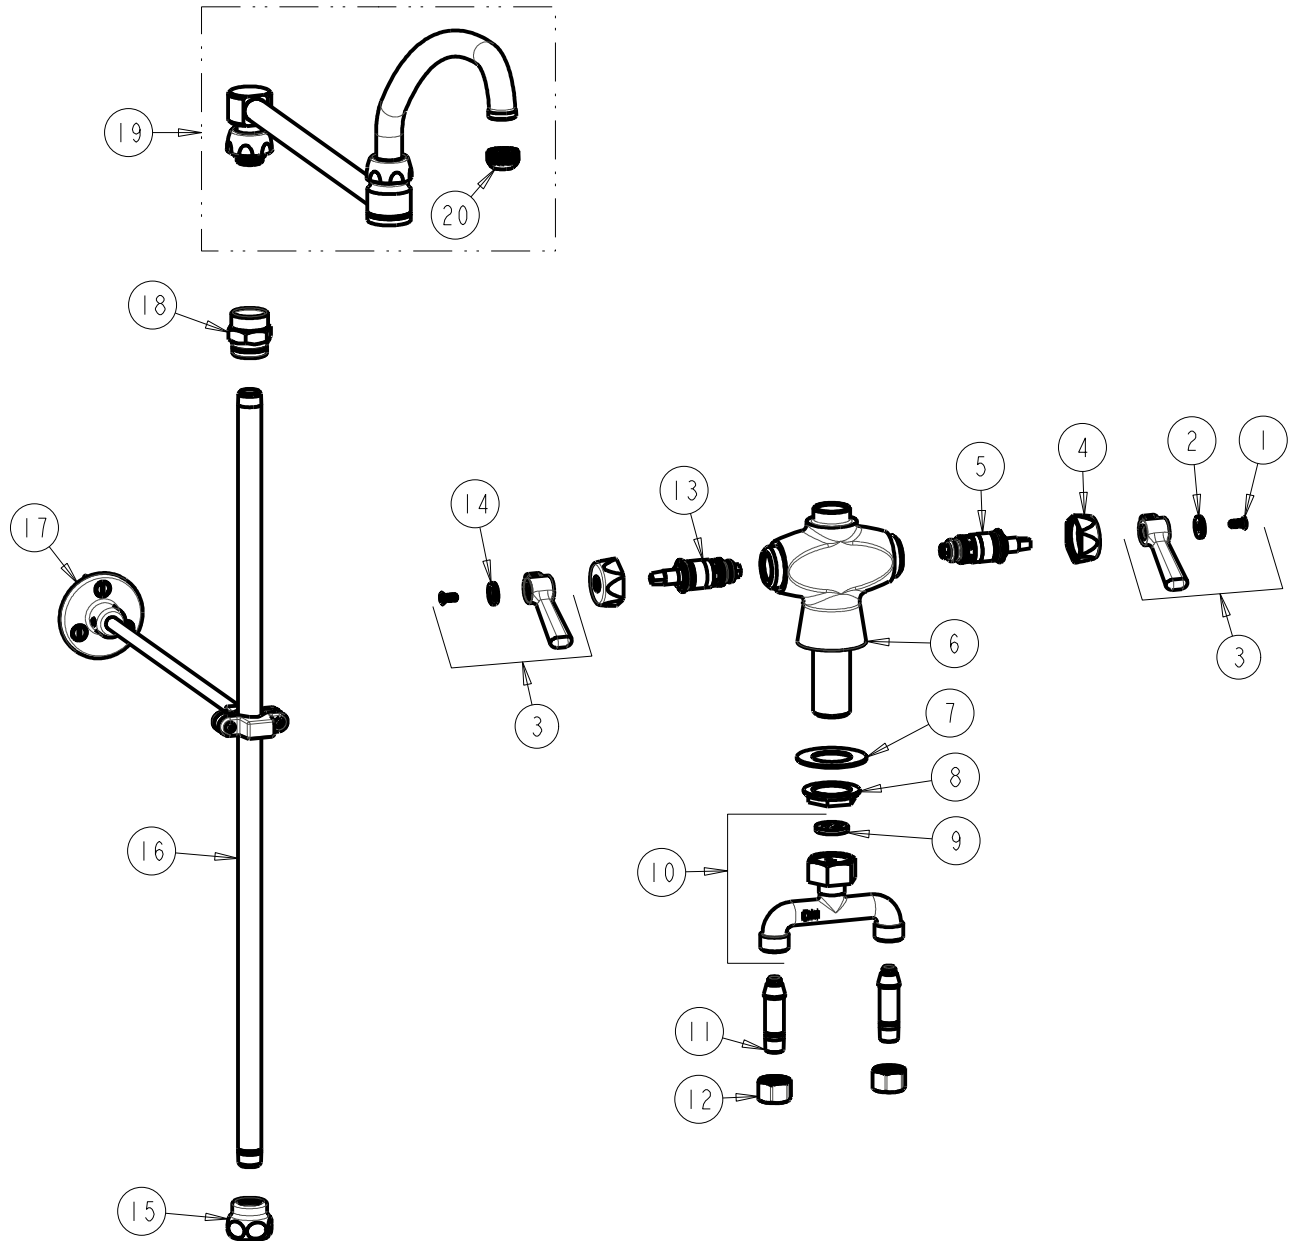

CHICAGO FAUCETS
a Geberit company

2100 South Clearwater Drive
Des Plaines, IL 60018
Phone: 847-803-5000
Fax: 847-803-5454
www.chicagofaucets.com

REPAIR PARTS

FITTING NO.

511-ABCP

SUBMITTED MODEL NO.

ITEM NO.

BY: JAR DATE: 01-24-13
CHK: *JR* REV:

FOR TECHNICAL ASSISTANCE
1-800-TEC-TRUE (1-800-832-8783)

ITEM	PART NO.	DESCRIPTION	ITEM	PART NO.	DESCRIPTION
1	420-010JKRCF	SCREW, 10-32 UNC PH 1/2	11	58-018JKABRBF	TAILPIECE
2	633-123JKNF	INDEX BUTTON (BLUE)	12	49-005JKRBF	COUPLING NUT
3	369-PRJKCP	LEVER HANDLE ASSEMBLY (PAIR)	13	1-100XTJKABNF	QUATURN CARTRIDGE (LH)
4	444-005JKCP	CAP	14	633-023JKNF	INDEX BUTTON (RED)
5	1-099XTJKABNF	QUATURN CARTRIDGE (RH)	15	BA2JKABCP	ADAPTER 3/8 NPT X 1 1/16-18 UNEF
6	-----	VALVE BODY (NOT SOLD SEPARATELY)	16	919-039JKABCP	3/8" NPT X 23" RISER
7	50-014JKNF	STEEL WASHER	17	902-MJKCP	PIPE STRAP ASSEMBLY
8	50-003JKRBF	LOCKNUT	18	SA3JKABCP	ADAPTER 3/8"
9	50-008JKNF	RUBBER WASHER	19	DJ21JKABCP	SPOUT
10	50-010JKRBF	TEE CONNECTION ASSEMBLY	20	E1JKABRCF	QUIXTOP OUTLET