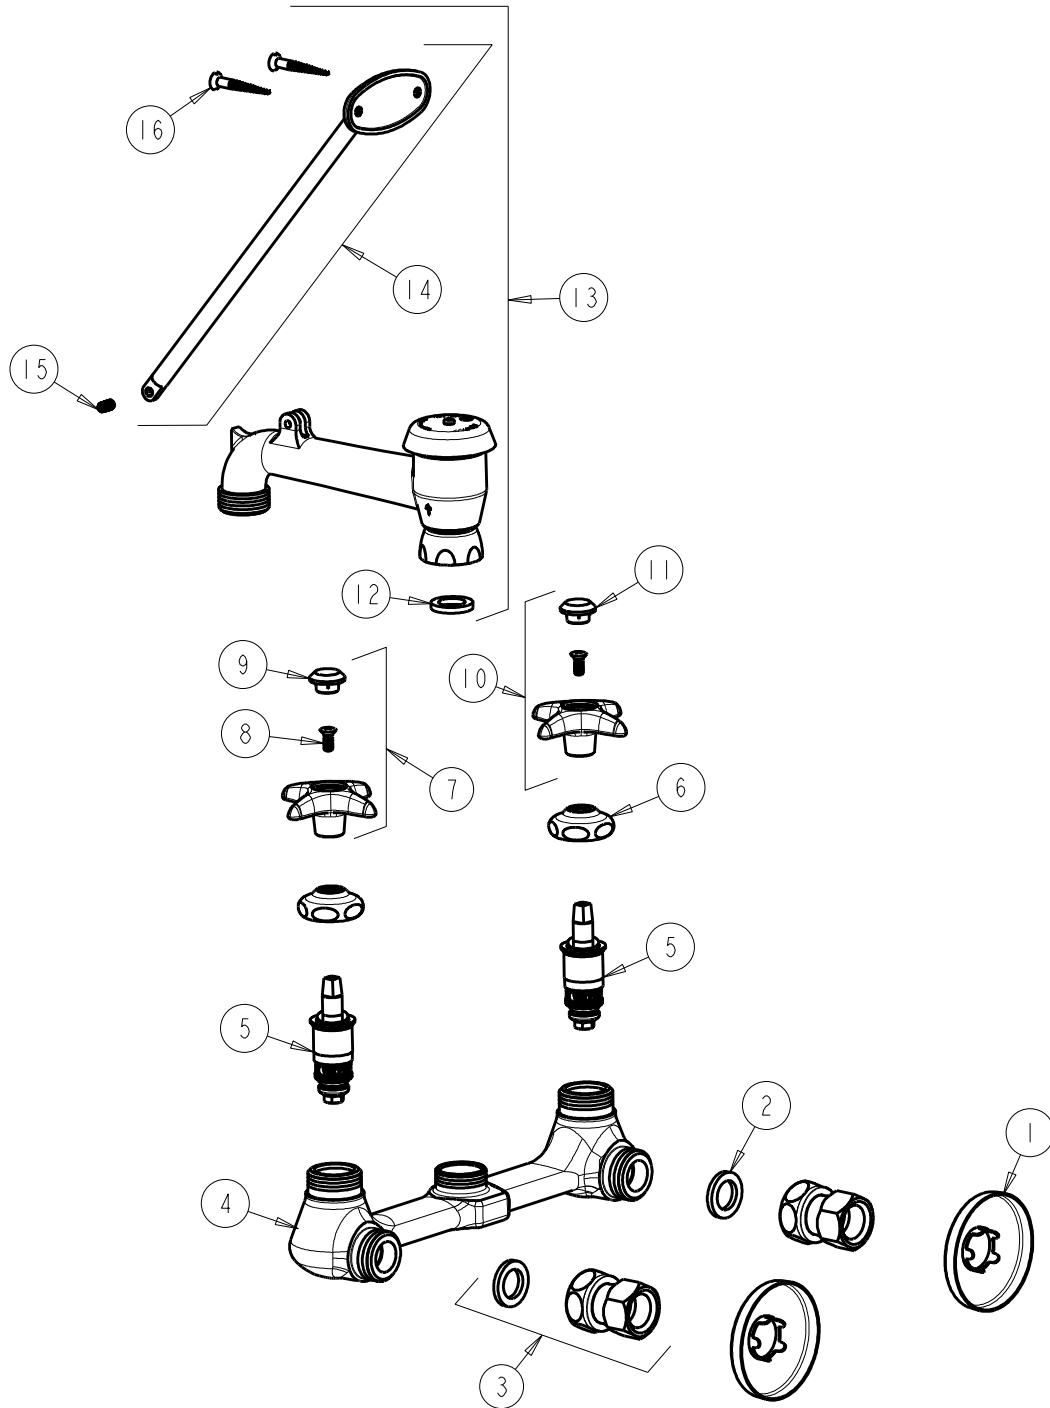

**CHICAGO FAUCETS**  
a Geberit company

2100 South Clearwater Drive  
Des Plaines, IL 60018  
Phone: 847-803-5000  
Fax: 847-803-5454  
www.chicagofaucets.com

**REPAIR PARTS**

FITTING NO.

**540-LD897SWXF204CP**

SUBMITTED MODEL NO.

BY: JAR DATE: 11-09-11

CHK: *[Signature]* REV:

ITEM NO.

**FOR TECHNICAL ASSISTANCE**  
1-800-TEC-TRUE (1-800-832-8783)

ITEM	PART NO.	DESCRIPTION	ITEM	PART NO.	DESCRIPTION
1	749-016JKCP	FLANGE	9	216-178JKNF	BUTTON 'CW'
2	1-011JKNF	WASHER, .97 X .62 X .12	10	204-HWJKCP	HANDLE ASSEMBLY
3	WXFJKCP	ADAPTER, FLANGE & WASHER ASSY.	11	216-128JKNF	BUTTON 'HW'
4	—	VALVE BODY (NOT SOLD SEPARATELY)	12	340-004JKNF	CELCON WASHER
5	217-XTLHJKNF	CARTRIDGE, SLO-COMPRESSION (LH)	13	897-SJKCP	VB SPOUT w/ BRACE ROD
6	1-214JKCP	CAP	14	897-013JKCP	BRACE ROD ASSEMBLY
7	204-CWJKCP	HANDLE ASSEMBLY	15	665-116JKNF	SET SCREW
8	420-010JKRCF	SCREW, 10-32 UNC PH 1/2	16	173-006JKCP	FLAT HEAD WOOD SCREW