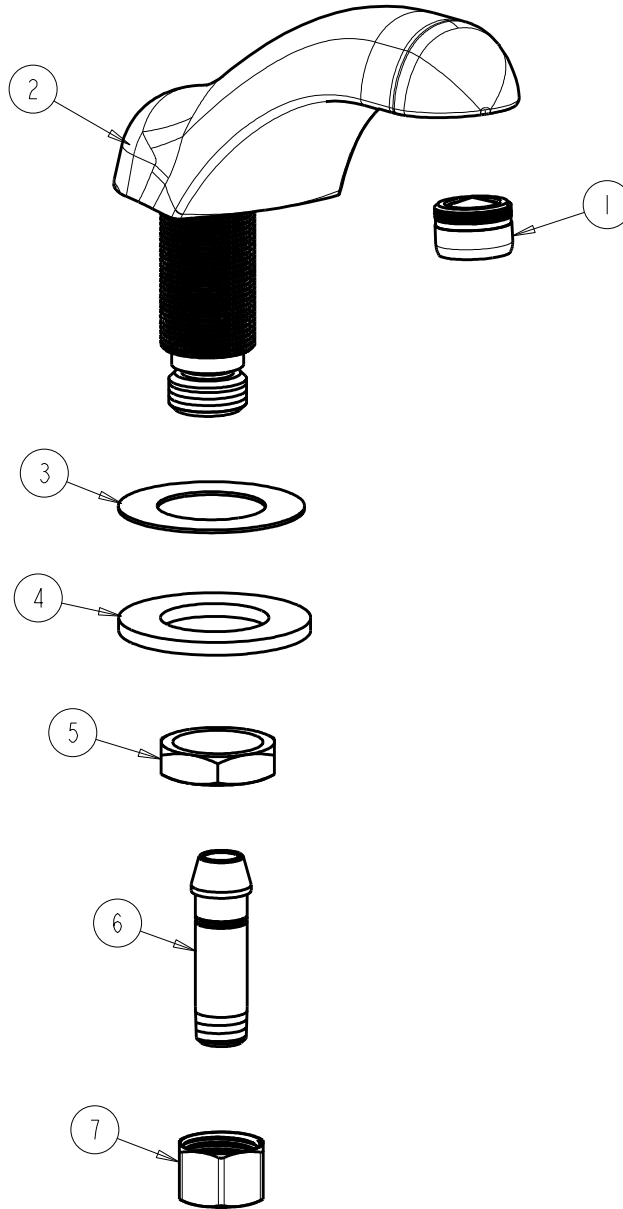

# REPAIR PARTS

BY: SID DATE: 03-31-16  
CHK: *SID* REV:

FITTING NO.

627-ABCP

SUBMITTED MODEL NO.

ITEM NO.

**FOR TECHNICAL ASSISTANCE**  
1-800-TEC-TRUE (1-800-832-8783)

ITEM	PART NO.	DESCRIPTION
1	E12JKABCP	OUTLET, AERATOR 2.2 GPM
2	-----	CAST SPOUT NOT SOLD SEPARATELY
3	739-056JKNF	RUBBER WASHER
4	50-014JKNF	STEEL WASHER
5	250-054JKRBF	LOCKNUT
6	49-006JKTPF	TAILPIECE
7	49-005JKRBF	COUPLING NUT