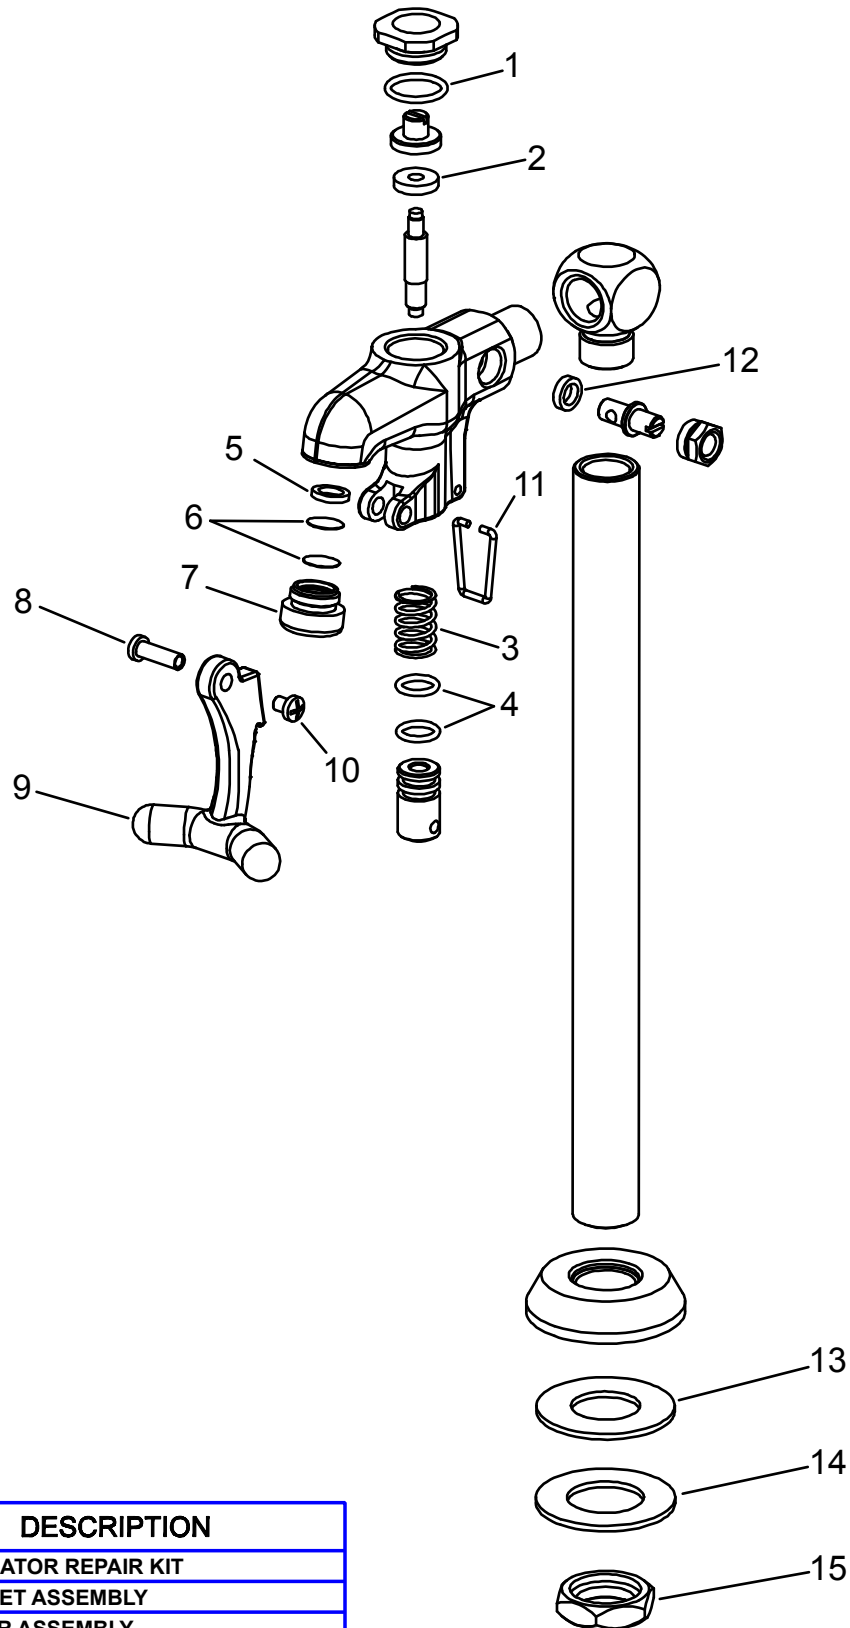

# REPAIR PARTS

BY: PDC    DATE: 07-25-12  
 CHK:        REV:

FITTING NO.

**712-ABCP**

SUBMITTED MODEL NO.

ITEM NO.

ITEM	PART NO.	DESCRIPTION
1,2,3,4	712-003KJKNF	ACTUATOR REPAIR KIT
5,6,7	712-001KJKABCP	OUTLET ASSEMBLY
8,9,10,11	712-002KJKNF	LEVER ASSEMBLY
12	712-004JKNF	FLOW CONTROL GASKET
13,14,15	712-005KJKNF	DECK MOUNTING HARDWARE KIT