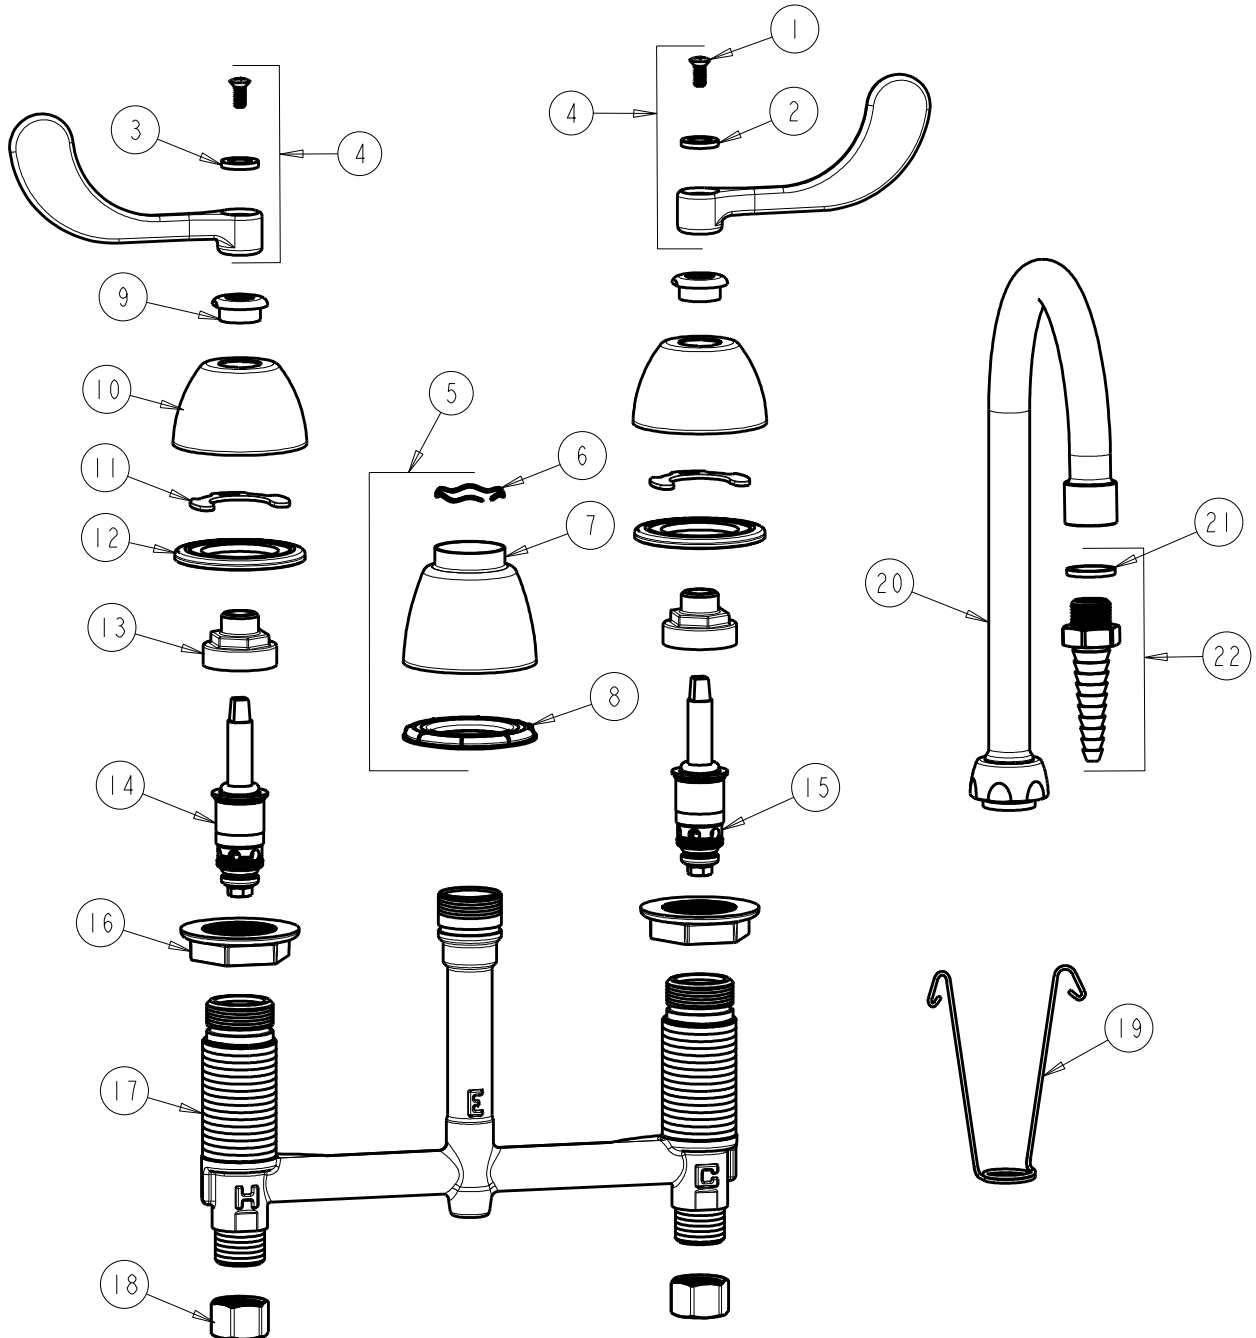

CHICAGO FAUCETS
a Geberit company

2100 South Clearwater Drive
Des Plaines, IL 60018
Phone: 847-803-5000
Fax: 847-803-5454
www.chicagofaucets.com

REPAIR PARTS

FITTING NO.

786-E7CP

SUBMITTED MODEL NO.

ITEM NO.

FOR TECHNICAL ASSISTANCE
1-800-TEC-TRUE (1-800-832-8783)

BY: SID DATE: 07-12-11
CHK: REV: 04-25-12

ITEM	PART NO.	DESCRIPTION	ITEM	PART NO.	DESCRIPTION
1	420-010JKRCF	SCREW, 10-32 UNC PH 1/2	12	888-026JKNF	WASHER, SEALING
2	633-123JKNF	INDEX BUTTON (BLUE)	13	274-014JKRBF	NUT, CAP
3	633-023JKNF	INDEX BUTTON (RED)	14	377-XTLHJKNF	LH QUATURN CARTRIDGE
4	317-PRJKCP	HANDLE, 4" WRISTBLADE (PAIR)	15	377-XTRHJKNF	RH QUATURN CARTRIDGE
5	785-400JKKCP	SPOUT ESCUTCHEON KIT	16	250-004JKNF	LOCKNUT
6	50-038JKNF	WAVE WASHER	17	-----	BODY, VALVE
7	785-400JKCP	ESCUTCHEON, SPOUT BASE	18	49-005JKRBF	COUPLING NUT
8	888-027JKNF	SPOUT ESCUTCHEON WASHER	19	200-008JKNF	HANGER
9	422-113JKCP	ESCUTCHEON NUT	20	GN2BJKCP	SPOUT
10	250-082JKCP	ESCUTCHEON	21	229-003JKNF	WASHER
11	200-009JKNF	CLIP, RETAIN	22	E7JKCP	SERRATED HOSE NOZZLE