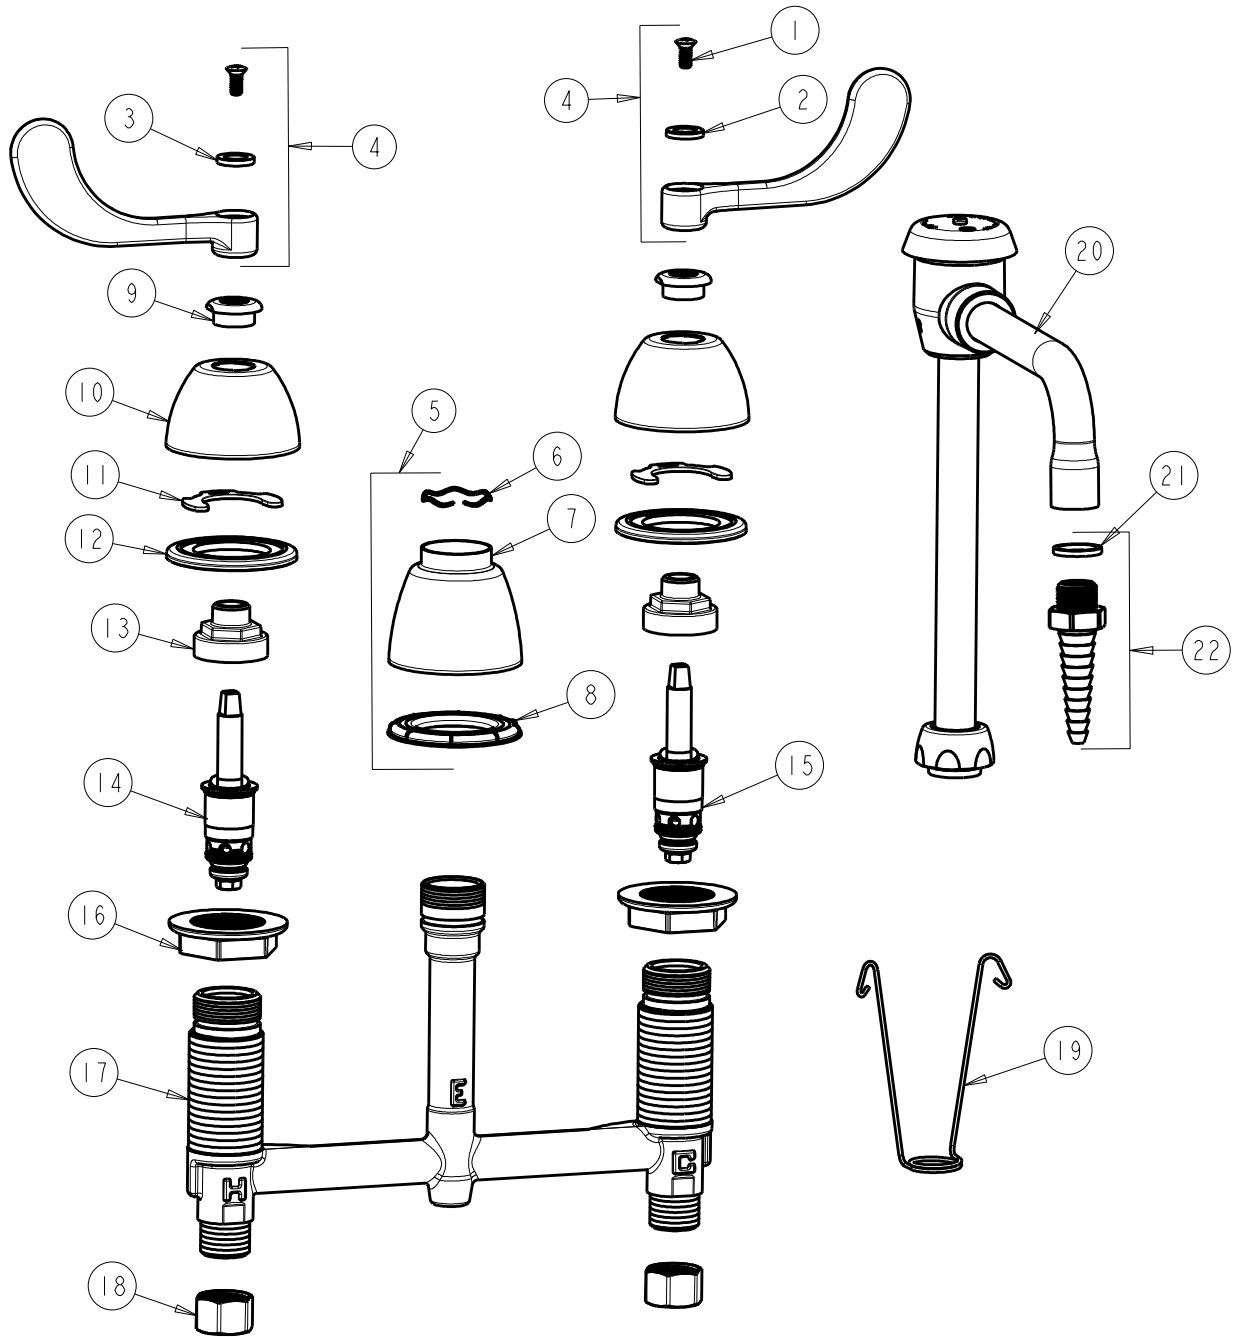

**CHICAGO FAUCETS**  
a Geberit company

2100 South Clearwater Drive  
Des Plaines, IL 60018  
Phone: 847-803-5000  
Fax: 847-803-5454  
www.chicagofaucets.com

**REPAIR PARTS**

FITTING NO.  
**786-GN2BVBE7CP**

SUBMITTED MODEL NO.

**FOR TECHNICAL ASSISTANCE**  
1-800-TEC-TRUE (1-800-832-8783)

BY: SID DATE: 11-04-02

CHK: REV: 05-01-12

ITEM NO.

ITEM	PART NO.	DESCRIPTION	ITEM	PART NO.	DESCRIPTION
1	420-010JKRCF	SCREW, 10-32 UNC PH 1/2	12	888-026JKNF	WASHER, SEALING
2	633-123JKNF	INDEX BUTTON (BLUE)	13	274-014JKRBF	NUT, CAP
3	633-023JKNF	INDEX BUTTON (RED)	14	377-XTLHJKNF	LH QUATURN CARTRIDGE
4	317-PRJKCP	HANDLE, 4" WRISTBLADE (PAIR)	15	377-XTRHJKNF	RH QUATURN CARTRIDGE
5	785-400JKKCP	SPOUT ESCUTCHEON KIT	16	250-004JKNF	LOCKNUT
6	50-038JKNF	WAVE WASHER	17	—	BODY, VALVE
7	785-400JKCP	ESCUTCHEON, SPOUT BASE	18	49-005JKRBF	COUPLING NUT
8	888-027JKNF	SPOUT ESCUTCHEON WASHER	19	200-008JKNF	HANGER
9	422-113JKCP	ESCUTCHEON NUT	20	GN2BVBJKCP	VACUUM BREAKER SWING SPOUT
10	250-082JKCP	ESCUTCHEON	21	229-003JKNF	WASHER
11	200-009JKNF	CLIP, RETAIN	22	E7JKCP	SERRATED HOSE NOZZLE