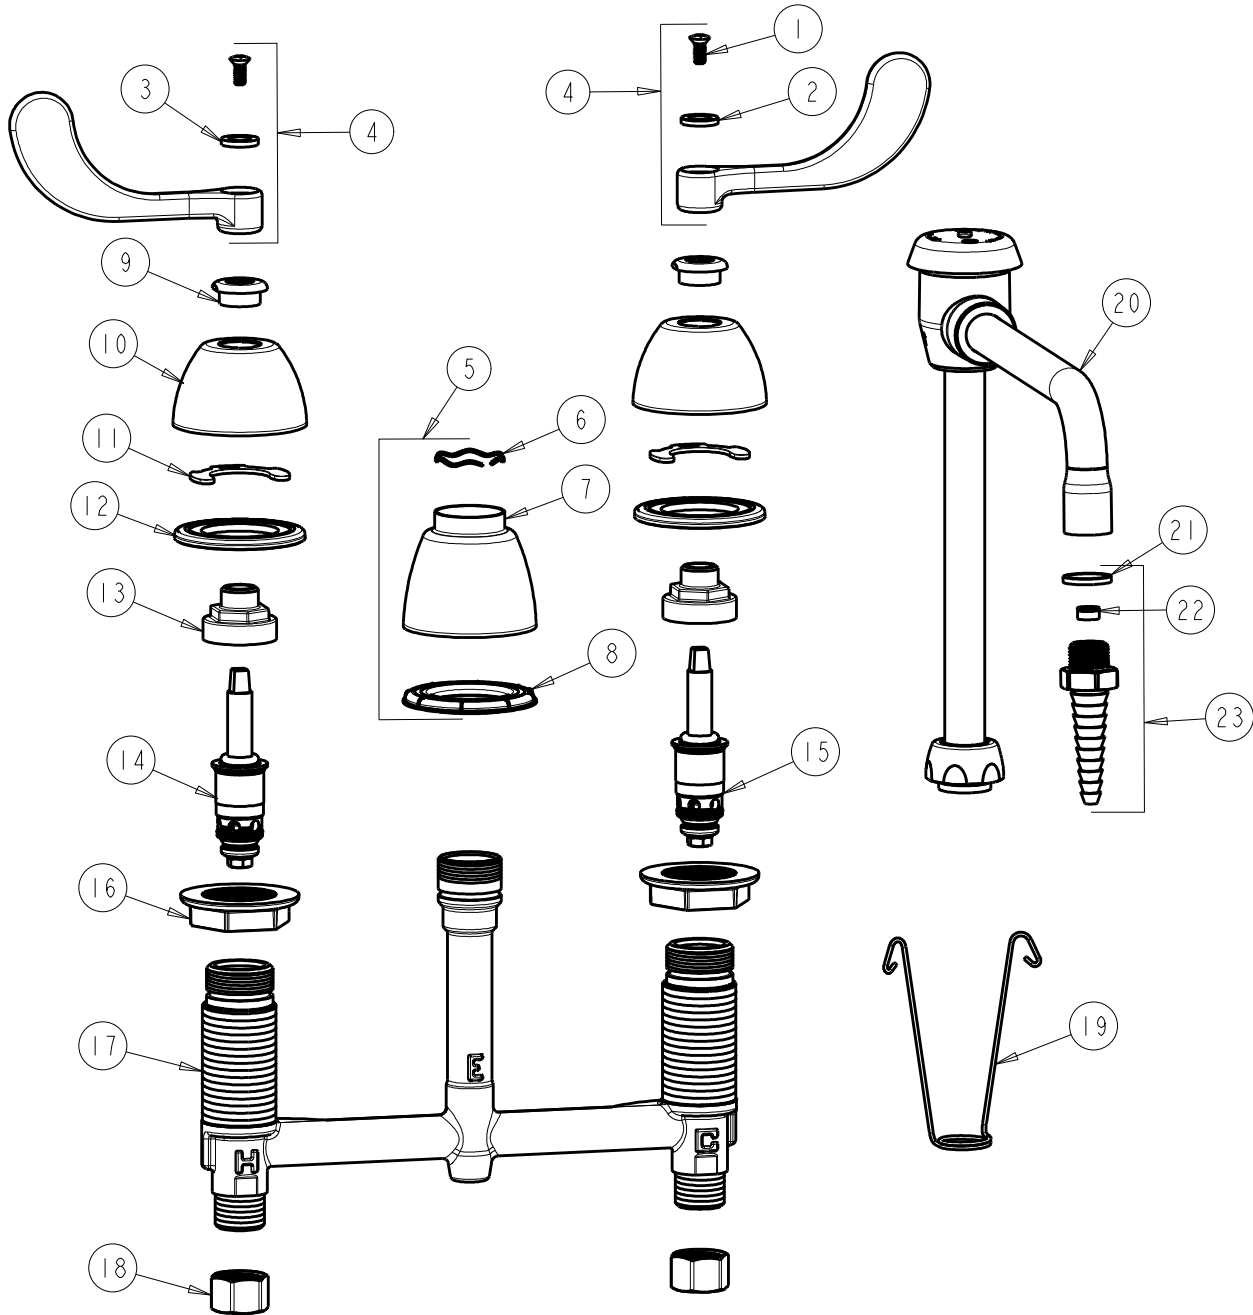

CHICAGO FAUCETS
a Geberit company

2100 South Clearwater Drive
Des Plaines, IL 60018
Phone: 847-803-5000
Fax: 847-803-5454
www.chicagofaucets.com

REPAIR PARTS

FITTING NO.

786-GN8BVBE7FCCP

SUBMITTED MODEL NO.

BY: SID DATE: 07-14-11

CHK: REV: 05-02-12

ITEM NO.

FOR TECHNICAL ASSISTANCE
1-800-TEC-TRUE (1-800-832-8783)

ITEM	PART NO.	DESCRIPTION	ITEM	PART NO.	DESCRIPTION
1	420-010JKRCF	SCREW, 10-32 UNC PH 1/2	13	274-014JKRBF	NUT, CAP
2	633-123JKNF	INDEX BUTTON (BLUE)	14	377-XTLHJKNF	LH QUATURN CARTRIDGE
3	633-023JKNF	INDEX BUTTON (RED)	15	377-XTRHJKNF	RH QUATURN CARTRIDGE
4	317-PRJKCP	HANDLE, 4" WRISTBLADE (PAIR)	16	250-004JKNF	LOCKNUT
5	785-400JKCP	SPOUT ESCUTCHEON KIT	17	---	BODY, VALVE
6	50-038JKNF	WAVE WASHER	18	49-005JKRBF	COUPLING NUT
7	785-400JKCP	ESCUTCHEON, SPOUT BASE	19	200-008JKNF	HANGER
8	888-027JKNF	SPOUT ESCUTCHEON WASHER	20	GN8BVBJKCP	VACUUM BREAKER SWING SPOUT
9	422-113JKCP	ESCUTCHEON NUT	21	229-003JKNF	WASHER
10	250-082JKCP	ESCUTCHEON	22	1020-004JKNF	FLOW CONTROL 0.74 GPM MAX
11	200-009JKNF	CLIP, RETAIN	23	E7FCJKCP	NOZZLE W/ .7 GPM FLOW CONTROL
12	888-026JKNF	WASHER, SEALING			