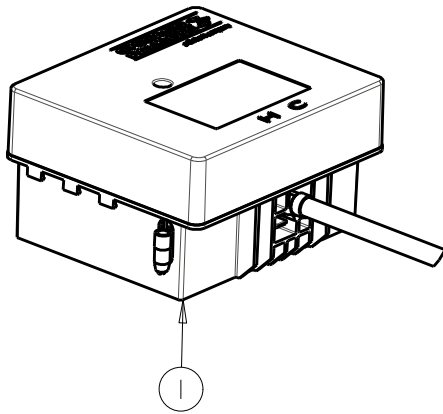

FITTING NO.

**AC-SINGLE-SUPPLY-JK**

SUBMITTED MODEL NO.

ITEM NO.

**FOR TECHNICAL ASSISTANCE**  
1-800-TEC-TRUE (1-800-832-8783)

ITEM	PART NO.	DESCRIPTION
1	EQ-41KJKABNF	CONTROL BOX ASSY EQ IR ACLP SS NMIX
2	-----	SCREW, #8 X 1-1/4" LONG PLASTITE TYPE
3	243.152.AB.1	SOLENOID VALVE, DN5
4	243.158.00.1	CONTROL BOX HARDWARE KIT FOR EQ
5	-----	BONNET HEX SCREW, M4x0.7x16mm
6	243.180.AB.1	REBUILD KIT FOR EQ SS NMIX
7	-----	O-RING #011, DRINKING WATER COMPLIANT
8	243.157.AB.1	INLET SUPPLY HOSE FOR EQ
9	3300-005JKABNF	FILTER/SCREEN
10	243.159.AB.1	KIT, SEALS AND CHECKS FOR EQ