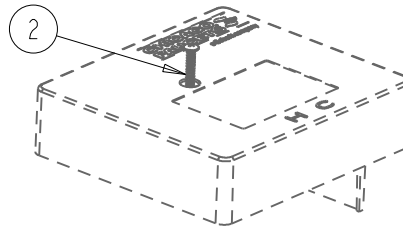

FITTING NO.

**AC-SINGLE-SUPPLY-JK**

SUBMITTED MODEL NO.

ITEM NO.

**FOR TECHNICAL ASSISTANCE**  
1-800-TEC-TRUE (1-800-832-8783)

ITEM	PART NO.	DESCRIPTION
1	EQ-41KJKABNF	CONTROL BOX ASSY EQ IR ACLP SS NMIX
2	-----	SCREW, #8 X 1-1/4" LONG PLASTITE TYPE
3	243.152.AB.1	SOLENOID VALVE, DN5
4	243.158.00.1	CONTROL BOX HARDWARE KIT FOR EQ
5	-----	BONNET HEX SCREW, M4x0.7x16mm
6	243.180.AB.1	REBUILD KIT FOR EQ SS NMIX
7	-----	O-RING #011, DRINKING WATER COMPLIANT
8	243.157.AB.1	INLET SUPPLY HOSE FOR EQ
9	3300-005JKABNF	FILTER/SCREEN
10	243.159.AB.1	KIT, SEALS AND CHECKS FOR EQ