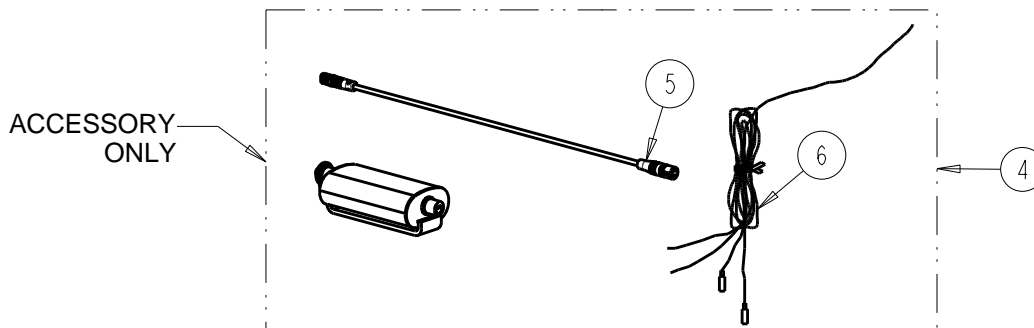

**FOR TECHNICAL ASSISTANCE**  
1-800-TEC-TRUE (1-800-832-8783)

ITEM	PART NO.	DESCRIPTION
1	EQ-31JKABNF	CONTROL BOX ASSY EQ IR ACPI SS NMIX
2	EQ-41JKABNF	CONTROL BOX ASSY EQ IR ACLP SS NMIX
3	EQ-51JKABNF	CONTROL BOX ASSY EQ IR ACHW SS NMIX
4	EQ-012JKNF	BROWN OUT AND CABLES FOR EQ
5	EQ-011JKNF	CABLE WITH CONNECTORS FOR EQ
6	EQ-010JKNF	CABLE WITH CONNECTORS 2M LONG FOR EQ
7	EQ-003JKNF	POWER SUPPLY-PLUG-IN FOR EQ
8	EQ-005JKNF	POWER SUPPLY-HARDWIRE FOR EQ

FITTING NO.

**AC-SINGLE-SUPPLY-JK**

SUBMITTED MODEL NO.

ITEM NO.

**FOR TECHNICAL ASSISTANCE**  
1-800-TEC-TRUE (1-800-832-8783)

ITEM	PART NO.	DESCRIPTION
1	EQ-41KJKABNF	CONTROL BOX ASSY EQ IR ACLP SS NMIX
2	-----	SCREW, #8 X 1-1/4" LONG PLASTITE TYPE
3	243.152.AB.1	SOLENOID VALVE, DN5
4	243.158.00.1	CONTROL BOX HARDWARE KIT FOR EQ
5	-----	BONNET HEX SCREW, M4x0.7x16mm
6	243.180.AB.1	REBUILD KIT FOR EQ SS NMIX
7	-----	O-RING #011, DRINKING WATER COMPLIANT
8	243.157.AB.1	INLET SUPPLY HOSE FOR EQ
9	3300-005JKABNF	FILTER/SCREEN
10	243.159.AB.1	KIT, SEALS AND CHECKS FOR EQ