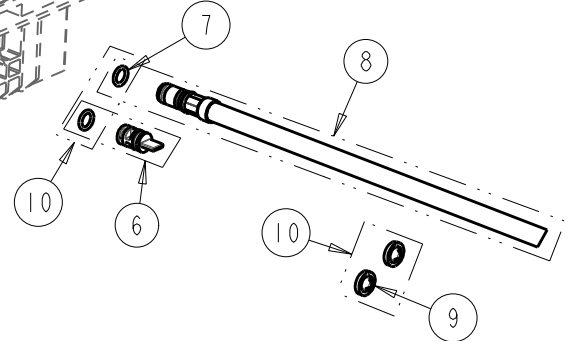

FITTING NO.

**AC-SINGLE-SUPPLY-JK**

SUBMITTED MODEL NO.

ITEM NO.

**FOR TECHNICAL ASSISTANCE**  
1-800-TEC-TRUE (1-800-832-8783)

ITEM	PART NO.	DESCRIPTION
1	EQ-41KJKABNF	CONTROL BOX ASSY EQ IR ACLP SS NMIX
2	-----	SCREW, #8 X 1-1/4" LONG PLASTITE TYPE
3	243.152.AB.1	SOLENOID VALVE, DN5
4	243.158.00.1	CONTROL BOX HARDWARE KIT FOR EQ
5	-----	BONNET HEX SCREW, M4x0.7x16mm
6	243.180.AB.1	REBUILD KIT FOR EQ SS NMIX
7	-----	O-RING #011, DRINKING WATER COMPLIANT
8	243.157.AB.1	INLET SUPPLY HOSE FOR EQ
9	3300-005JKABNF	FILTER/SCREEN
10	243.159.AB.1	KIT, SEALS AND CHECKS FOR EQ