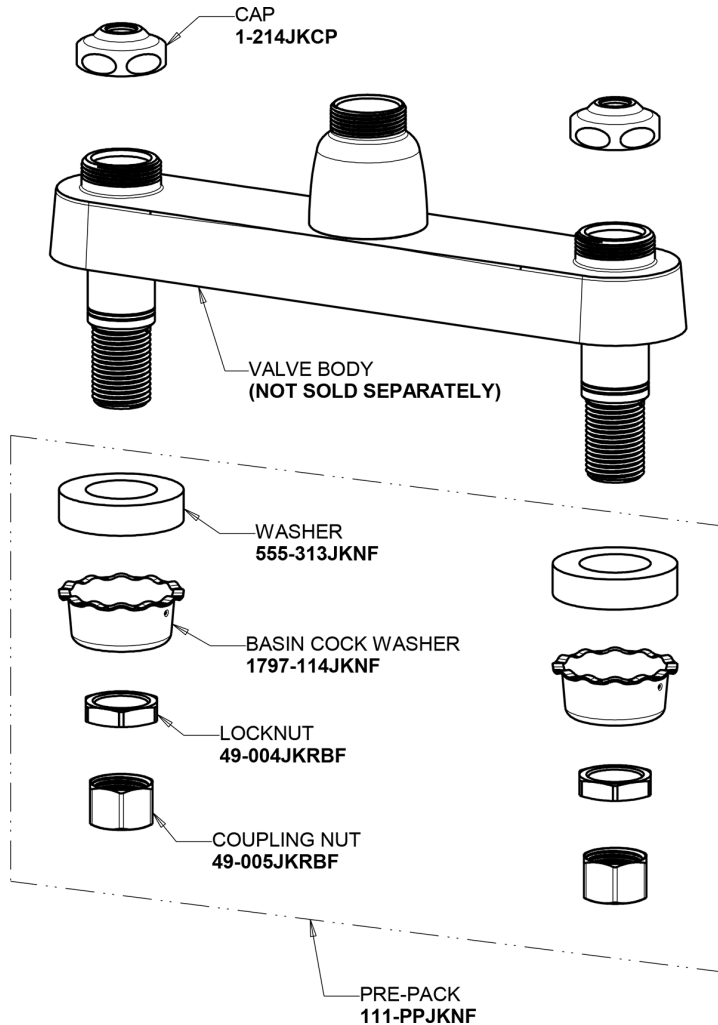

# Repair Parts

1100-319ABCP

Hot and Cold Water Sink Faucet

**CHICAGO  
FAUCETS**

a Geberit company

## Base Parts: