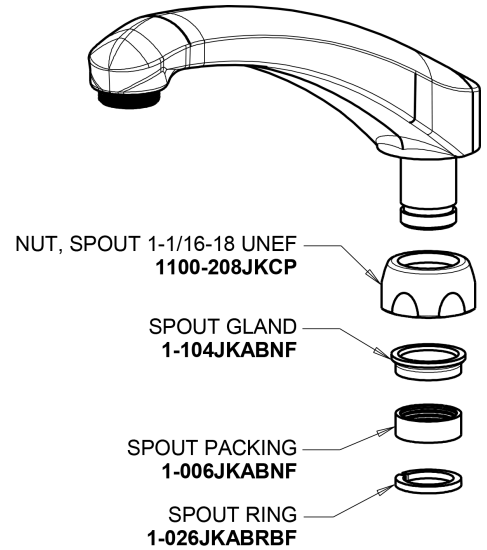

8" L Type Swing Spout L8LEOJKAB

2.2 GPM (8.3 L/min) Aerator E3JKABCP

6" Elbow Blade Handle 319-PRJKCP