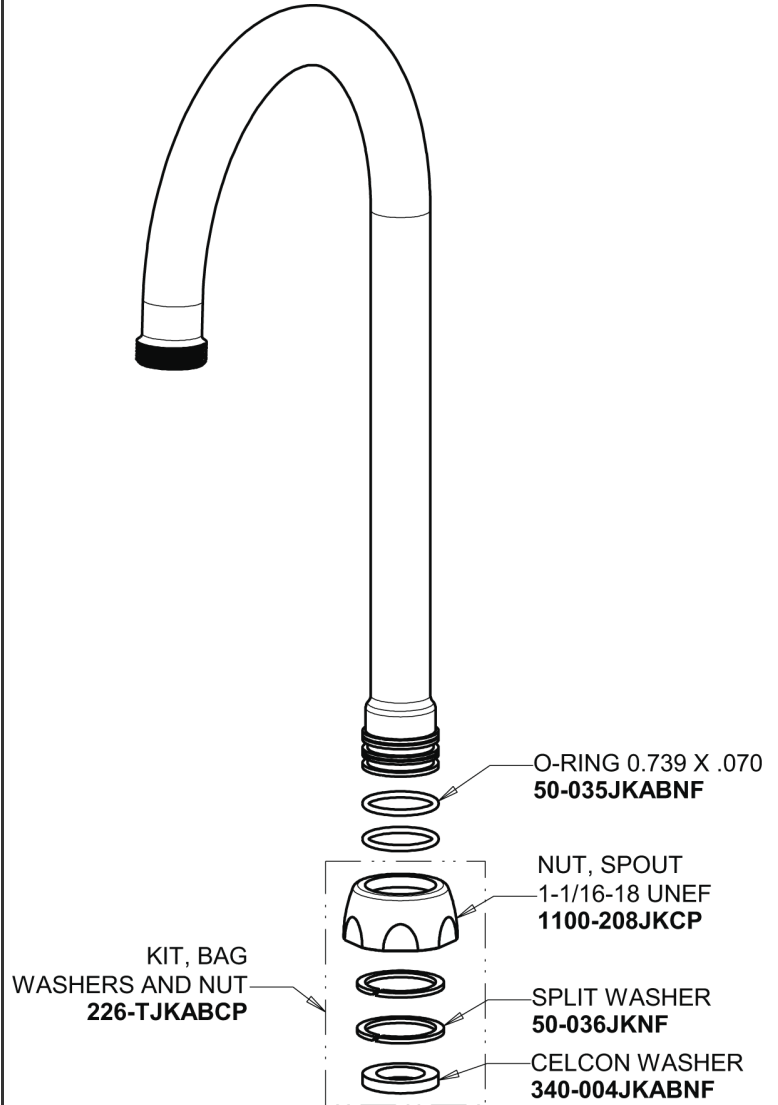

Repair Parts

1100-G2E3-317AB

Hot and Cold Water Sink Faucet

**CHICAGO
FAUCETS**

a Geberit company

Base Parts:

5-1/4" Rigid / Swing Gooseneck Spout GN2AJKABCP

For Technical Assistance:

Hot and Cold Water Sink Faucet

**CHICAGO
FAUCETS** 

a Geberit company

4" Wristblade Handle
317-PRJKCP

2.2 GPM (8.3 L/min) Aerator
E3JKABCP

Quatern Compression Cartridge (pair)
1-099XTJKABNF (right)
1-100XTJKABNF (left)