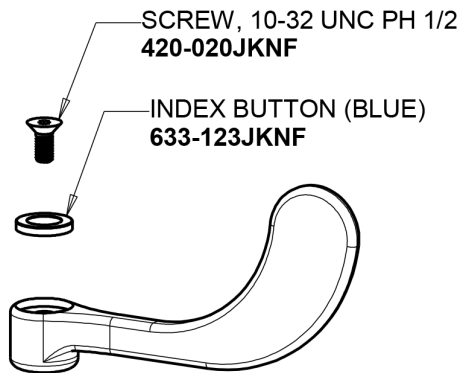

Repair Parts

1100-G2E3-317AB

Hot and Cold Water Sink Faucet

**CHICAGO
FAUCETS**

a Geberit company

Base Parts:

5-1/4" Rigid / Swing Gooseneck Spout GN2AJKABCP

For Technical Assistance:

Hot and Cold Water Sink Faucet

**CHICAGO
FAUCETS** 

a Geberit company

4" Wristblade Handle
317-PRJKCP

2.2 GPM (8.3 L/min) Aerator
E3JKABCP

Quatern Compression Cartridge (pair)
1-099XTJKABNF (right)
1-100XTJKABNF (left)