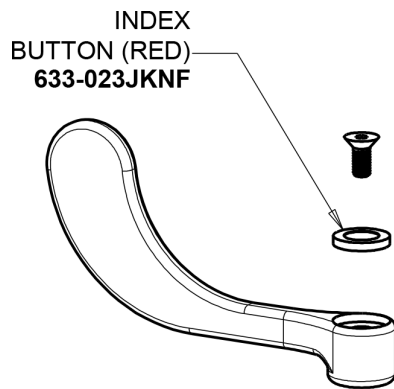

Repair Parts

1100-G2E3-317AB

Hot and Cold Water Sink Faucet

**CHICAGO
FAUCETS**

a Geberit company

Base Parts:

5-1/4" Rigid / Swing Gooseneck Spout GN2AJKABCP

For Technical Assistance:

Phone: 800-TEC-TRUE (832-8783)

Email: techsupport.us@chicago faucets.com

2100 South Clearwater Drive

Des Plaines, IL 60018

Phone: 847-803-5000

chicago faucets.com

Repair Parts

1100-G2E3-317AB

Hot and Cold Water Sink Faucet

**CHICAGO
FAUCETS** 

a Geberit company

4" Wristblade Handle
317-PRJKCP

2.2 GPM (8.3 L/min) Aerator
E3JKABCP

Quatern Compression Cartridge (pair)
1-099XTJKABNF (right)
1-100XTJKABNF (left)