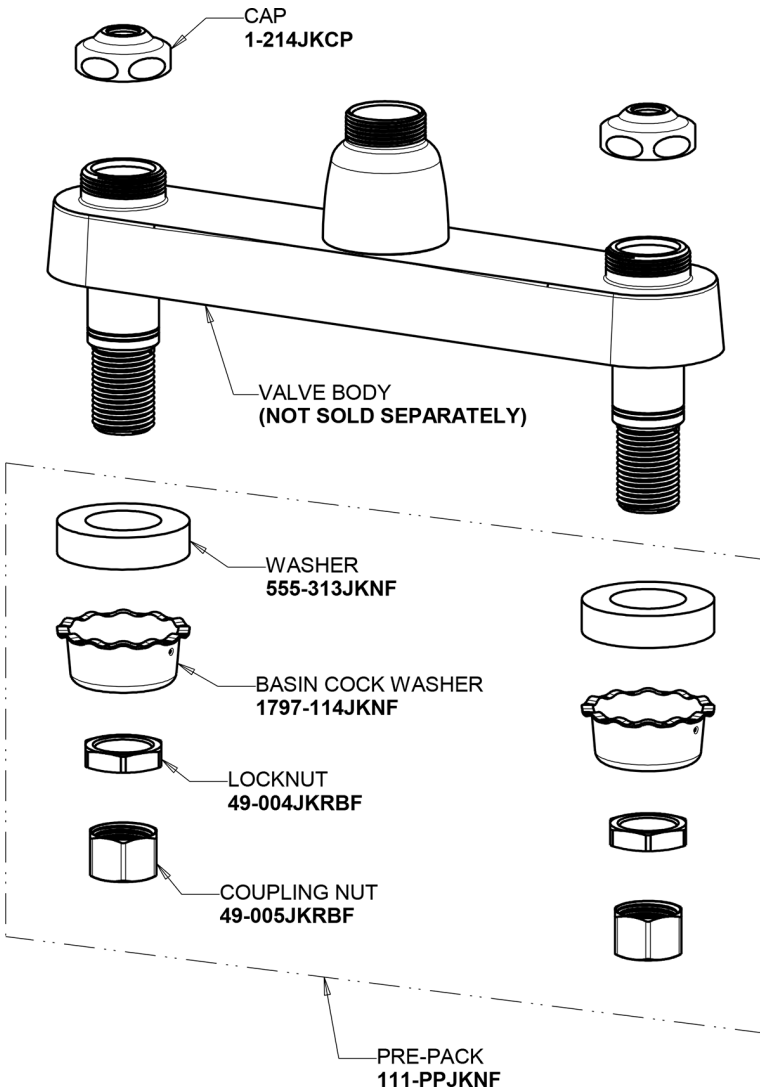

Repair Parts

1100-G2E3-317AB

Hot and Cold Water Sink Faucet

**CHICAGO
FAUCETS**

a Geberit company

Base Parts:

5-1/4" Rigid / Swing Gooseneck Spout GN2AJKABCP

For Technical Assistance:

Hot and Cold Water Sink Faucet

**CHICAGO
FAUCETS** 

a Geberit company

4" Wristblade Handle
317-PRJKCP

2.2 GPM (8.3 L/min) Aerator
E3JKABCP

Quatern Compression Cartridge (pair)
1-099XTJKABNF (right)
1-100XTJKABNF (left)