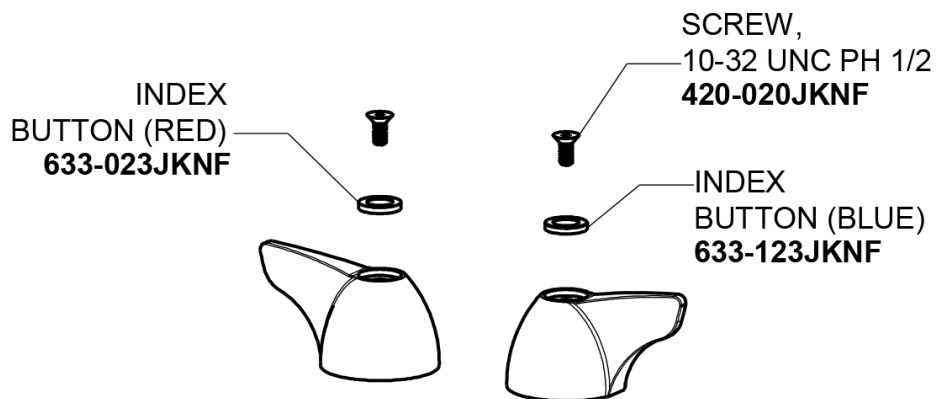

Repair Parts

1100-GN1AE35ABCP

Hot and Cold Water Sink Faucet

**CHICAGO
FAUCETS**

a Geberit company

Base Parts:

3-1/2" Rigid / Swing Gooseneck Spout GN1AJKABCP

For Technical Assistance:

Hot and Cold Water Sink Faucet

**CHICAGO
FAUCETS** 

a Geberit company

2" Vandal Proof Canopy Single Wing Handle
1000-PRJKCP

1.5 GPM (5.7 L/min) Aerator
E35JKABCP

Quartern Compression Cartridge (pair)
1-099XTJKABNF (right)
1-100XTJKABNF (left)