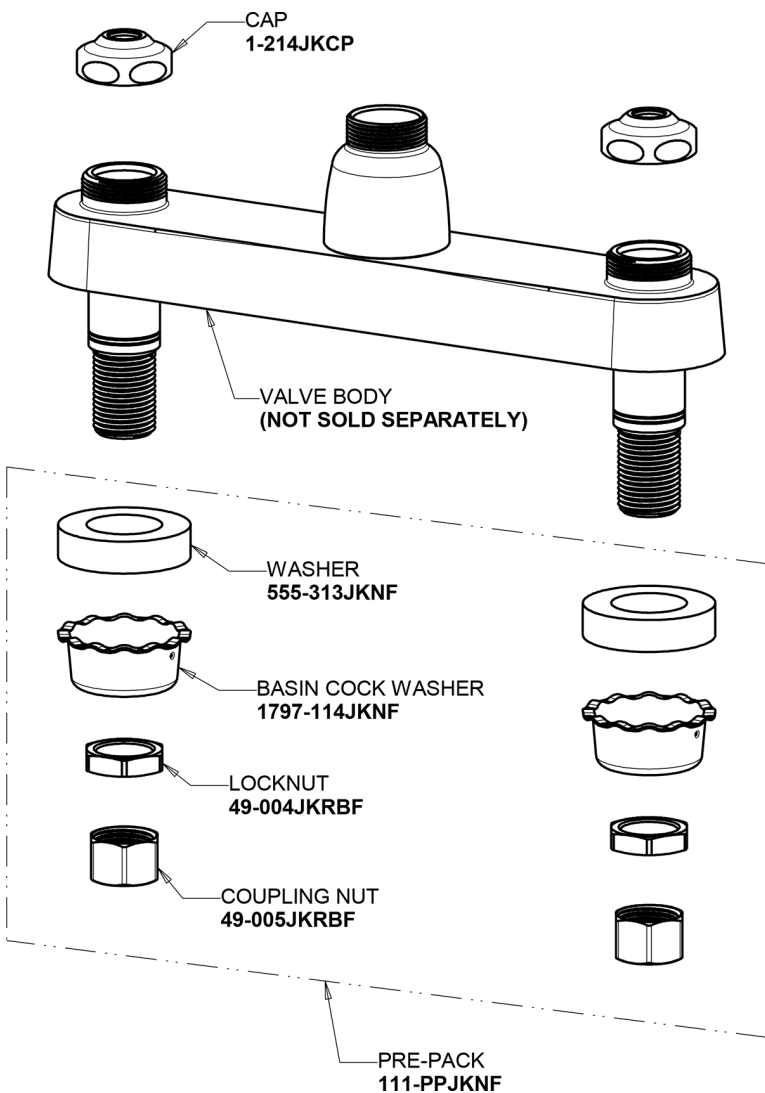

Repair Parts

1100-GN1AE35ABCP

Hot and Cold Water Sink Faucet

**CHICAGO
FAUCETS**

a Geberit company

Base Parts:

3-1/2" Rigid / Swing Gooseneck Spout GN1AJKABCP

For Technical Assistance:

Hot and Cold Water Sink Faucet

**CHICAGO
FAUCETS** 

a Geberit company

2" Vandal Proof Canopy Single Wing Handle
1000-PRJKCP

1.5 GPM (5.7 L/min) Aerator
E35JKABCP

Quartern Compression Cartridge (pair)
1-099XTJKABNF (right)
1-100XTJKABNF (left)