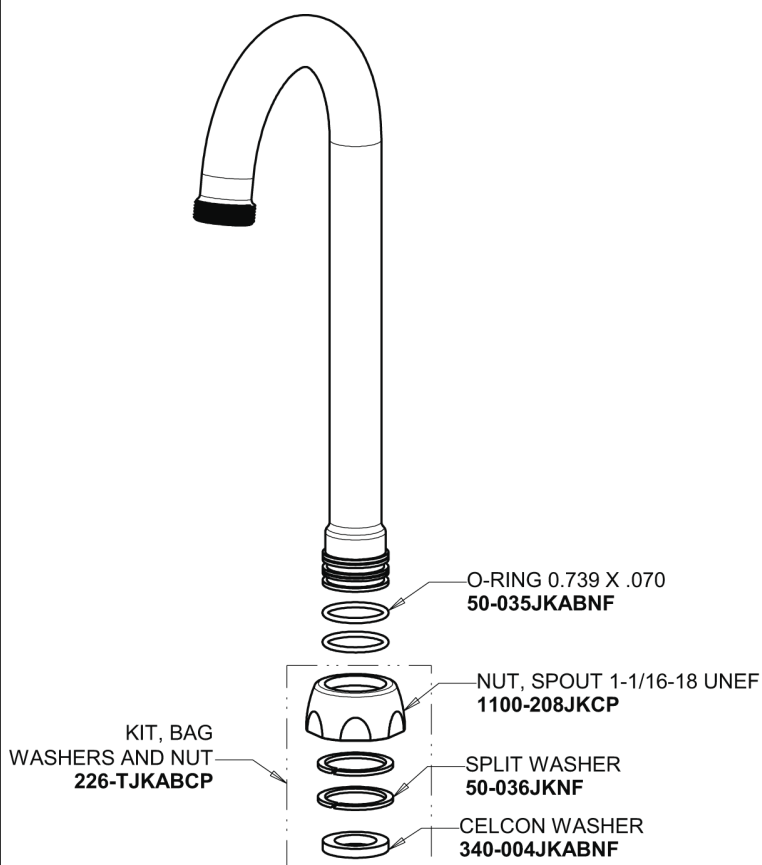

Repair Parts

1100-GN1AE35ABCP

Hot and Cold Water Sink Faucet

**CHICAGO
FAUCETS**

a Geberit company

Base Parts:

3-1/2" Rigid / Swing Gooseneck Spout GN1AJKABCP

For Technical Assistance:

Hot and Cold Water Sink Faucet

**CHICAGO
FAUCETS** 

a Geberit company

2" Vandal Proof Canopy Single Wing Handle
1000-PRJKCP

1.5 GPM (5.7 L/min) Aerator
E35JKABCP

Quartern Compression Cartridge (pair)
1-099XTJKABNF (right)
1-100XTJKABNF (left)