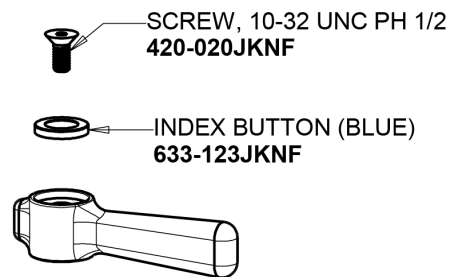

Hot and Cold Water Sink Faucet

**CHICAGO
FAUCETS** 

a Geberit company

2-3/8" Lever Handle
369-PRJKCP

2.2 GPM (8.3 L/min) Aerator
E3JKABCP

Quatern Compression Cartridge (pair)
1-099XTJKABNF (right)
1-100XTJKABNF (left)