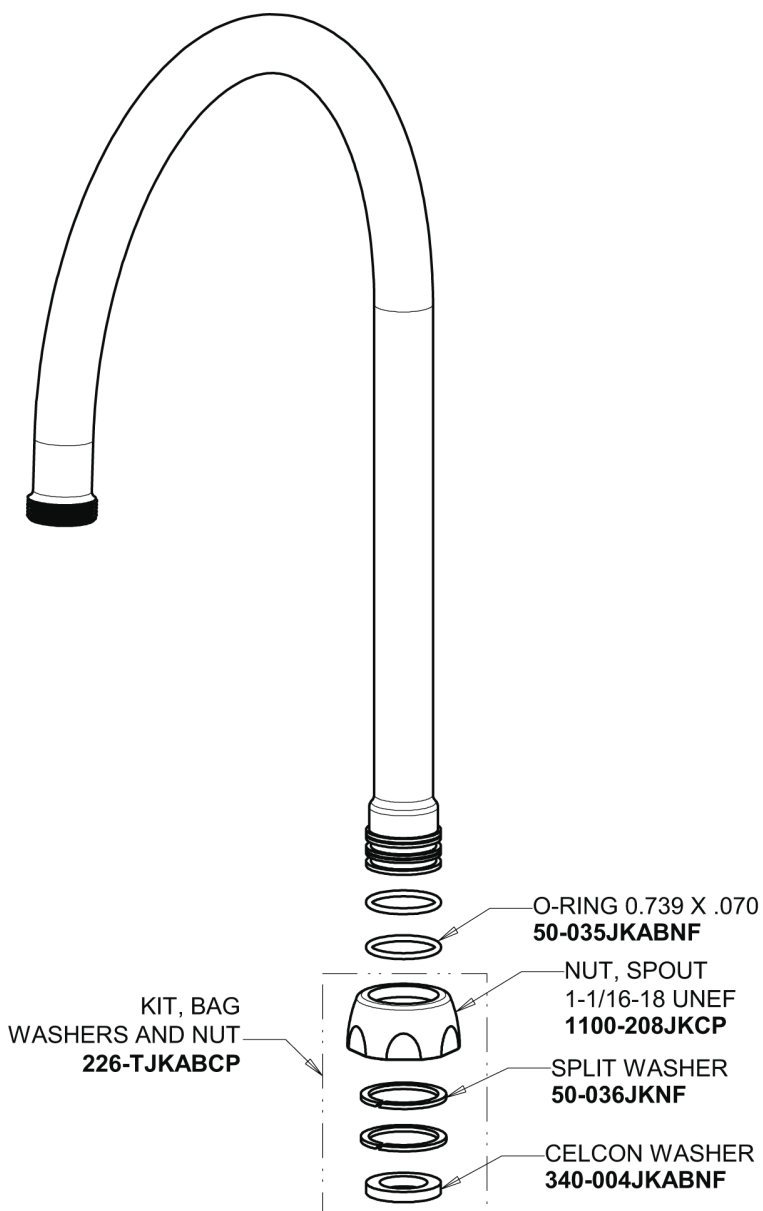

Repair Parts

1100-GN8AE3-369AB

Hot and Cold Water Sink Faucet

**CHICAGO
FAUCETS**

a Geberit company

Base Parts:

8" Rigid / Swing Gooseneck Spout GN8AJKABCP

For Technical Assistance:

Hot and Cold Water Sink Faucet

**CHICAGO
FAUCETS** 

a Geberit company

2-3/8" Lever Handle
369-PRJKCP

2.2 GPM (8.3 L/min) Aerator
E3JKABCP

Quatern Compression Cartridge (pair)
1-099XTJKABNF (right)
1-100XTJKABNF (left)