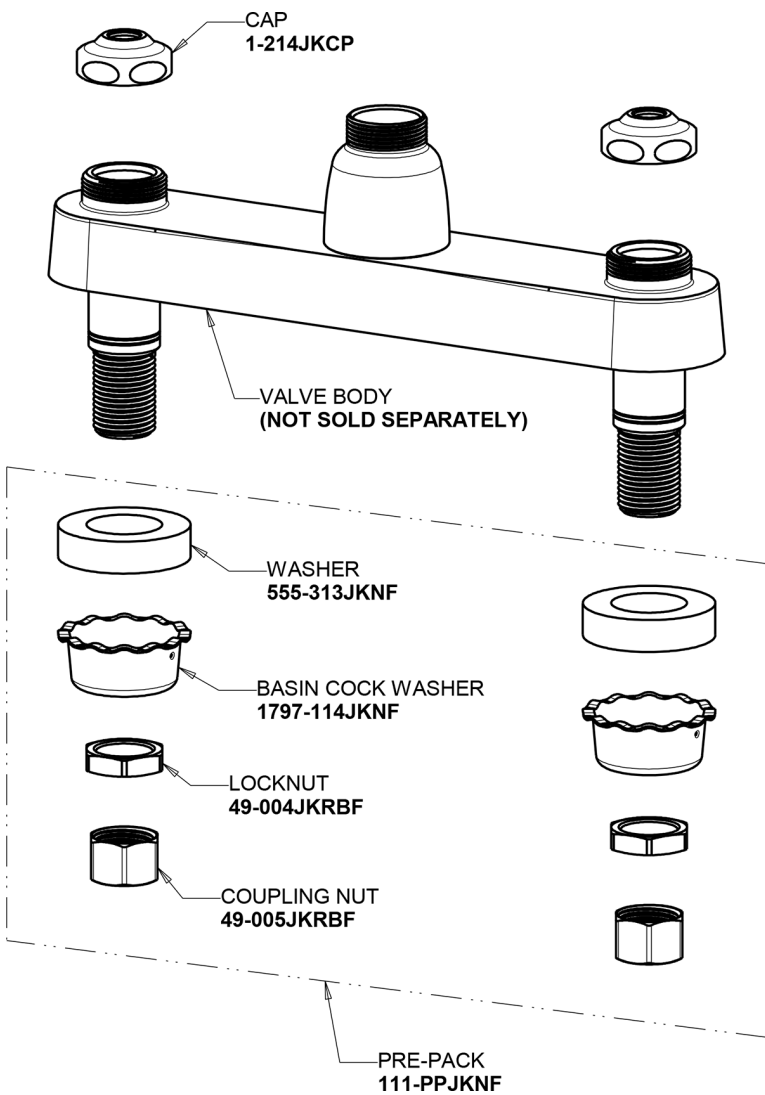

Repair Parts

1100-GN8AE3-369AB

Hot and Cold Water Sink Faucet

**CHICAGO
FAUCETS**

a Geberit company

Base Parts:

8" Rigid / Swing Gooseneck Spout GN8AJKABCP

For Technical Assistance:

Hot and Cold Water Sink Faucet

**CHICAGO
FAUCETS** 

a Geberit company

2-3/8" Lever Handle
369-PRJKCP

2.2 GPM (8.3 L/min) Aerator
E3JKABCP

Quatern Compression Cartridge (pair)
1-099XTJKABNF (right)
1-100XTJKABNF (left)