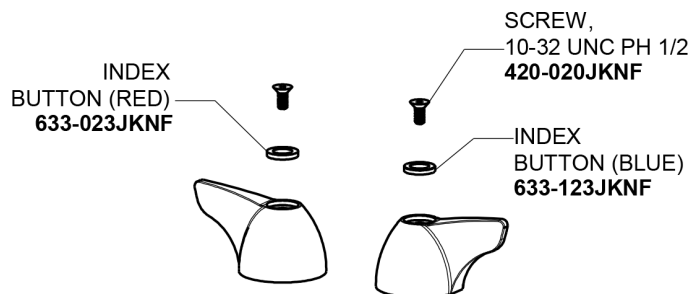

Repair Parts

1102-E35ABCP

Hot and Cold Water Sink Faucet with Side Spray

**CHICAGO
FAUCETS**

a Geberit company

8" L Type Swing Spout
L8LEOJKAB

2" Vandal Proof Canopy Single Wing Handle
1000-PRJKCP

1.5 GPM (5.7 L/min) Aerator
E35JKABCP

Quatern Compression Cartridge (pair)
1-099XTJKABNF (right)
1-100XTJKABNF (left)

For Technical Assistance:

Phone: 800-TEC-TRUE (832-8783)

Email: techsupport.us@chicagofaucets.com

2100 South Clearwater Drive
Des Plaines, IL 60018
Phone: 847-803-5000
chicagofaucets.com