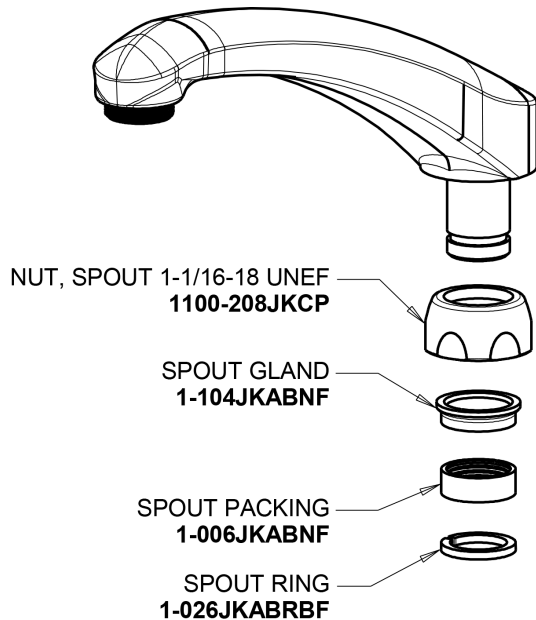

Repair Parts

1102-E35ABCP

Hot and Cold Water Sink Faucet with Side Spray

**CHICAGO
FAUCETS**

a Geberit company

Base Parts:

For Technical Assistance:

Phone: 800-TEC-TRUE (832-8783)

Email: techsupport.us@chicagofaucets.com

2100 South Clearwater Drive

Des Plaines, IL 60018

Phone: 847-803-5000

chicagofaucets.com

Repair Parts

1102-E35ABCP

Hot and Cold Water Sink Faucet with Side Spray

**CHICAGO
FAUCETS** 

a Geberit company

8" L Type Swing Spout
L8LEOJKAB

2" Vandal Proof Canopy Single Wing Handle
1000-PRJKCP

1.5 GPM (5.7 L/min) Aerator
E35JKABCP

Quatern Compression Cartridge (pair)
1-099XTJKABNF (right)
1-100XTJKABNF (left)