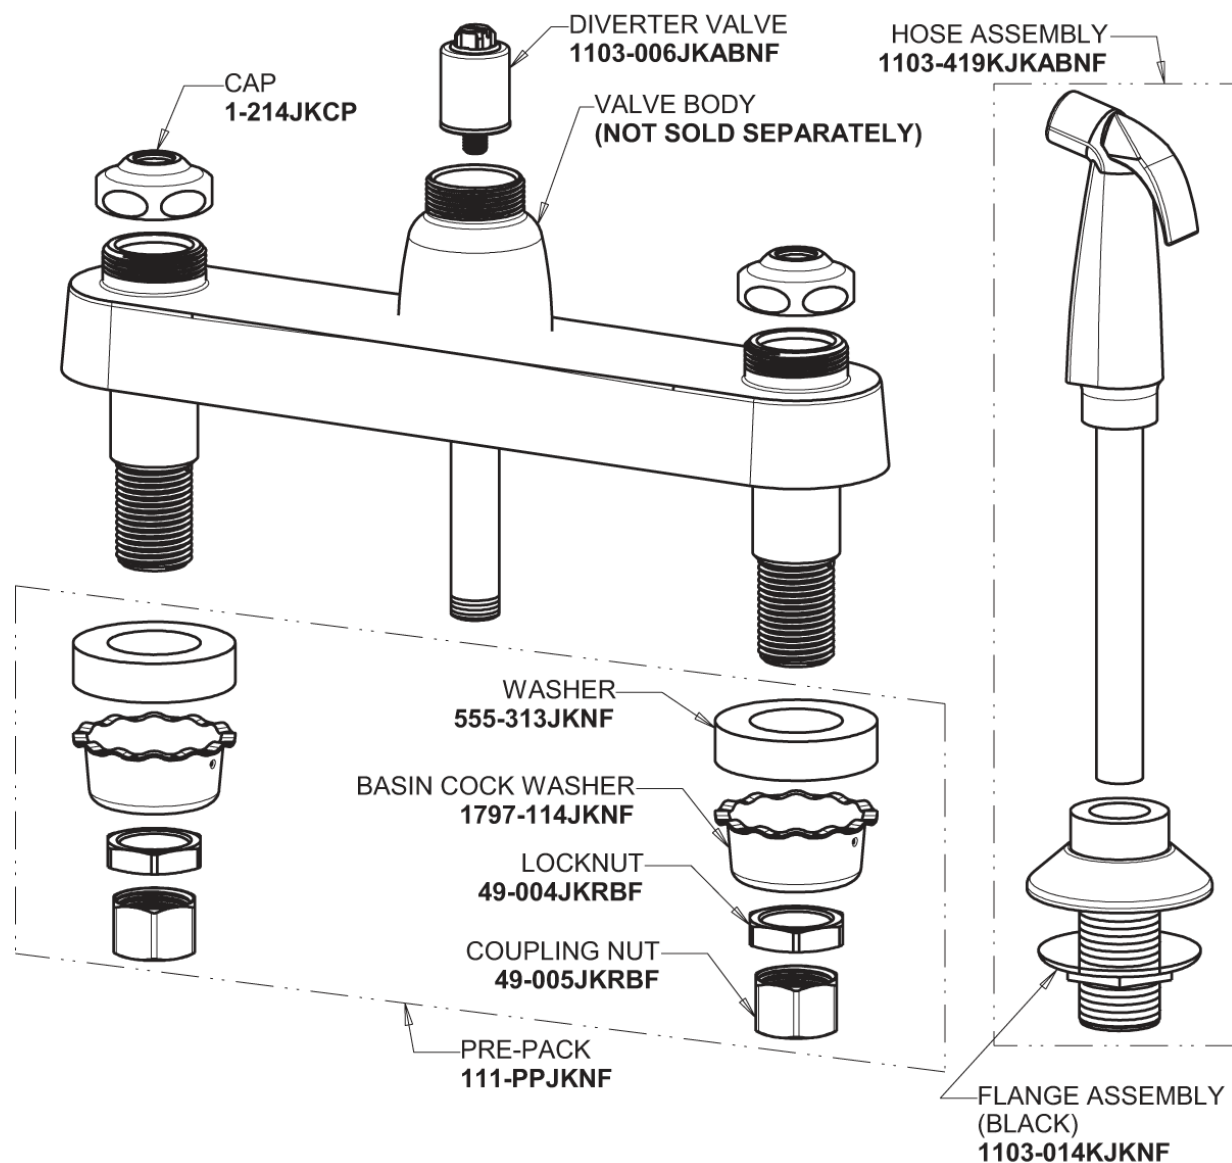

Repair Parts

1102-E35ABCP

Hot and Cold Water Sink Faucet with Side Spray

**CHICAGO
FAUCETS**

a Geberit company

Base Parts:

For Technical Assistance:

Phone: 800-TEC-TRUE (832-8783)

Email: techsupport.us@chicagofaucets.com

2100 South Clearwater Drive

Des Plaines, IL 60018

Phone: 847-803-5000

chicagofaucets.com

Repair Parts

1102-E35ABCP

Hot and Cold Water Sink Faucet with Side Spray

**CHICAGO
FAUCETS** 

a Geberit company

8" L Type Swing Spout
L8LEOJKAB

2" Vandal Proof Canopy Single Wing Handle
1000-PRJKCP

1.5 GPM (5.7 L/min) Aerator
E35JKABCP

Quatern Compression Cartridge (pair)
1-099XTJKABNF (right)
1-100XTJKABNF (left)