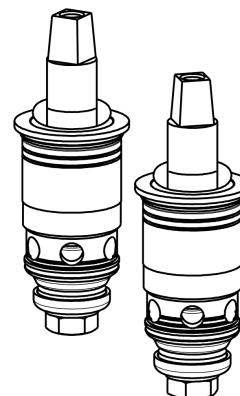

Repair Parts

1102-E35ABCP

Hot and Cold Water Sink Faucet with Side Spray

**CHICAGO
FAUCETS**

a Geberit company

Base Parts:

For Technical Assistance:

Phone: 800-TEC-TRUE (832-8783)

**CHICAGO
FAUCETS** 

a Geberit company

8" L Type Swing Spout
L8LEOJKAB

2" Vandal Proof Canopy Single Wing Handle
1000-PRJKCP

1.5 GPM (5.7 L/min) Aerator
E35JKABCP

Quatern Compression Cartridge (pair)
1-099XTJKABNF (right)
1-100XTJKABNF (left)