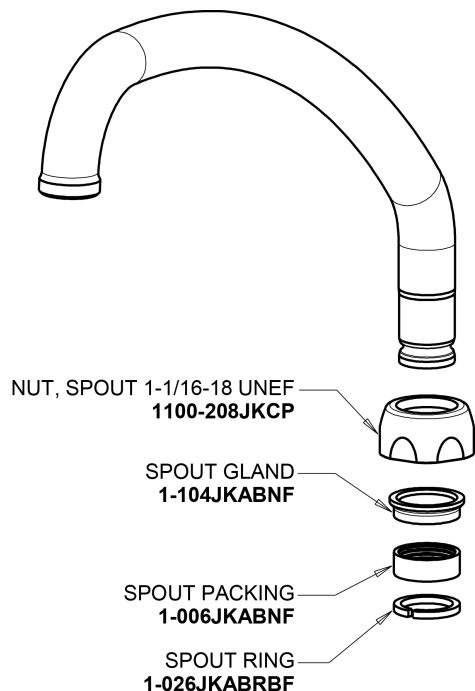

Repair Parts

1102-L9E35-369ABCP

Hot and Cold Water Sink Faucet with Side Spray

**CHICAGO
FAUCETS**

a Geberit company

Base Parts:

For Technical Assistance:

Phone: 800-TEC-TRUE (832-8783)

Email: techsupport.us@chicagofaucets.com

2100 South Clearwater Drive

Des Plaines, IL 60018

Phone: 847-803-5000

chicagofaucets.com

Repair Parts

1102-L9E35-369ABCP

Hot and Cold Water Sink Faucet with Side Spray

**CHICAGO
FAUCETS** 

a Geberit company

9-1/2" L Type Swing Spout
L9LEOJKAB

2-3/8" Lever Handle
369-PRJKCP

1.5 GPM (5.7 L/min) Aerator
E35JKABCP

Quartern Compression Cartridge (pair)
1-099XTJKABNF (right)
1-100XTJKABNF (left)