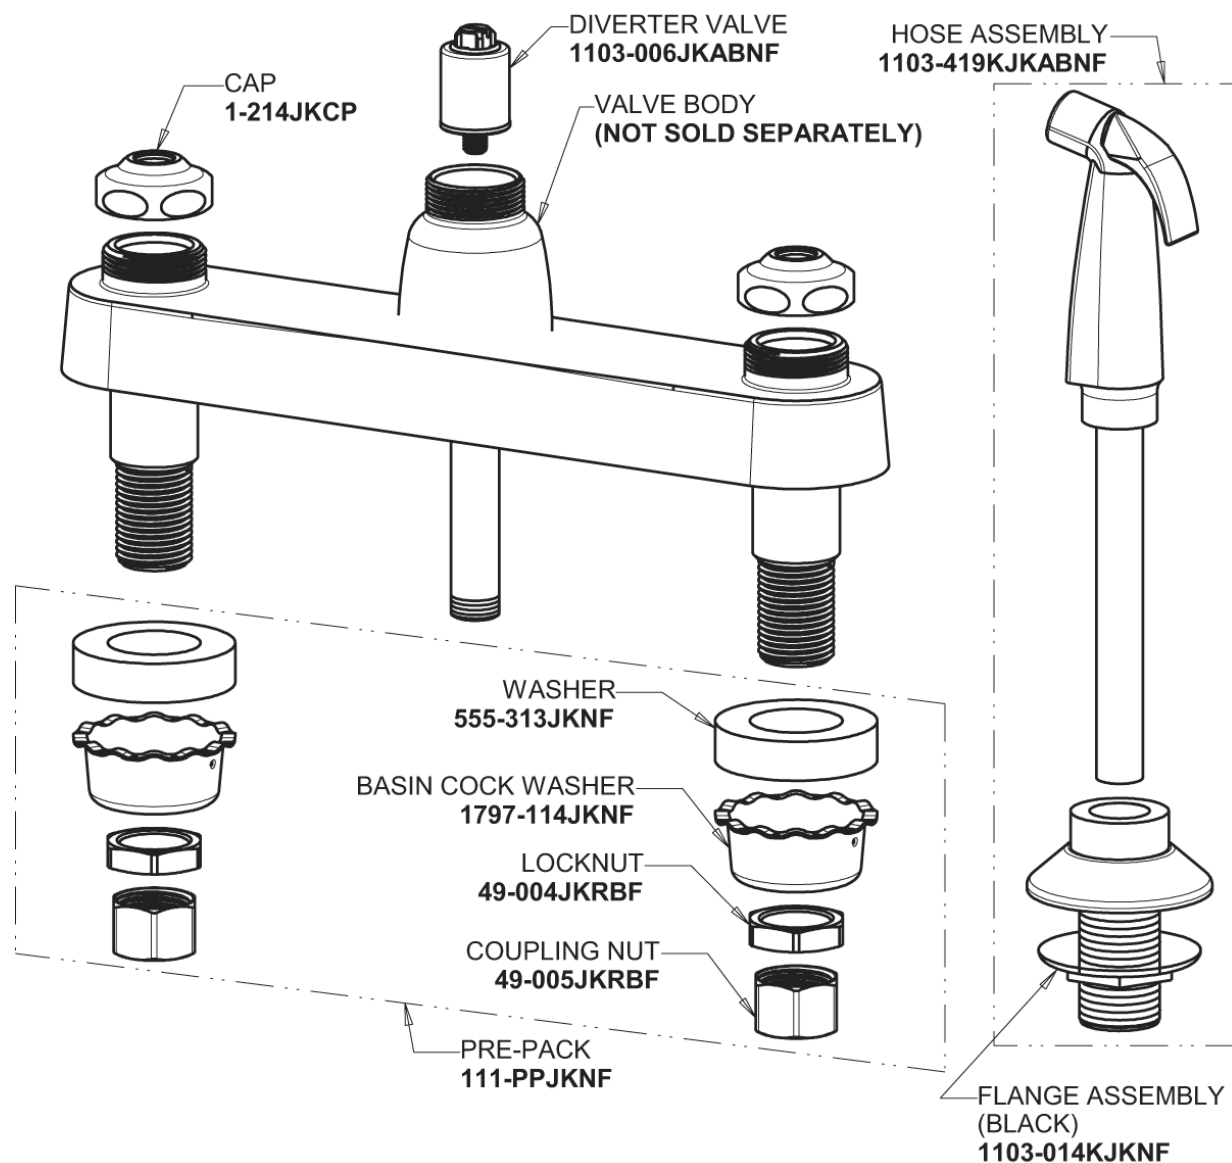

Repair Parts

1102-L9E35-369ABCP

Hot and Cold Water Sink Faucet with Side Spray

**CHICAGO
FAUCETS**

a Geberit company

Base Parts:

For Technical Assistance:

Phone: 800-TEC-TRUE (832-8783)

Email: techsupport.us@chicagofaucets.com

2100 South Clearwater Drive

Des Plaines, IL 60018

Phone: 847-803-5000

chicagofaucets.com

Repair Parts

1102-L9E35-369ABCP

Hot and Cold Water Sink Faucet with Side Spray

**CHICAGO
FAUCETS** 

a Geberit company

9-1/2" L Type Swing Spout
L9LEOJKAB

2-3/8" Lever Handle
369-PRJKCP

1.5 GPM (5.7 L/min) Aerator
E35JKABCP

Quartern Compression Cartridge (pair)
1-099XTJKABNF (right)
1-100XTJKABNF (left)