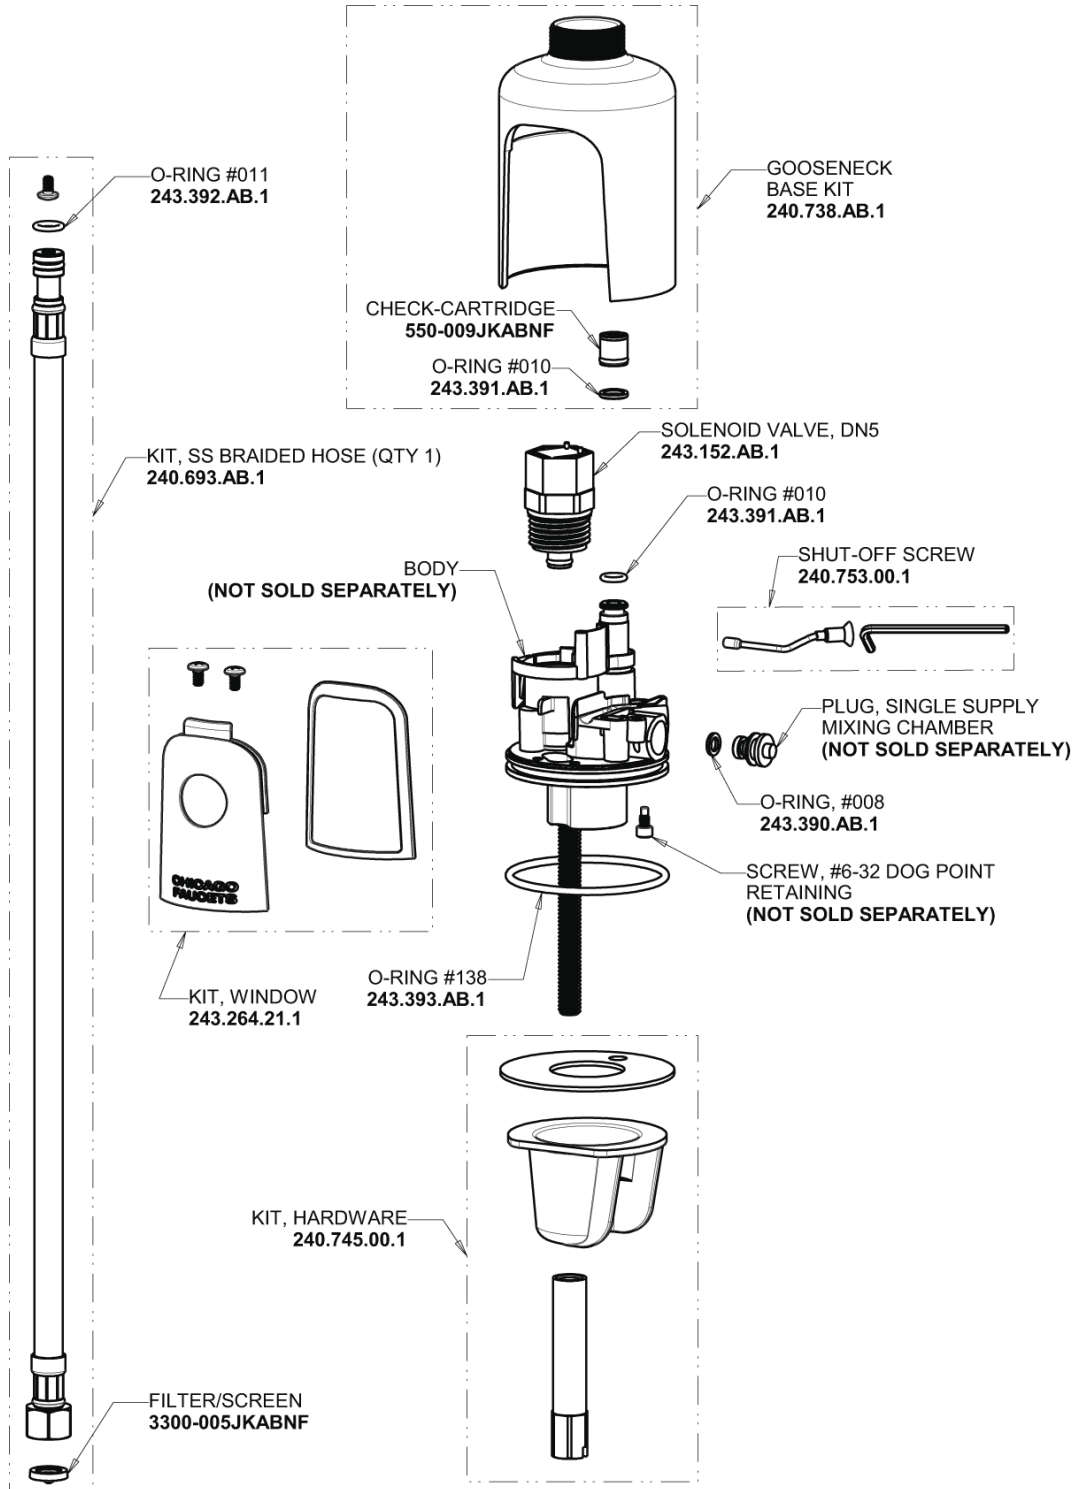

Repair Parts

116.103.AB.4

HyTronic Gooseneck Sink Faucet with Dual Beam Infrared Sensor

**CHICAGO
FAUCETS**

a Geberit company

Base Parts:

For Technical Assistance:

Phone: 800-TEC-TRUE (832-8783)

Email: techsupport.us@chicagofaucets.com

2100 South Clearwater Drive

Des Plaines, IL 60018

Phone: 847-803-5000

chicagofaucets.com

Repair Parts

116.103.AB.4

HyTronic Gooseneck Sink Faucet with Dual Beam Infrared Sensor

**CHICAGO
FAUCETS** 

a Geberit company

5-1/4" Rigid / Swing Gooseneck Spout
GN2AH8JKABCP

Electronic Module
242.574.00.1

0.35 GPM (1.3 L/min) Vandal Proof Econo-Flo Non-Aerating
Outlet
E38VPJKABCP

AC Power Adapter
240.747.00.1