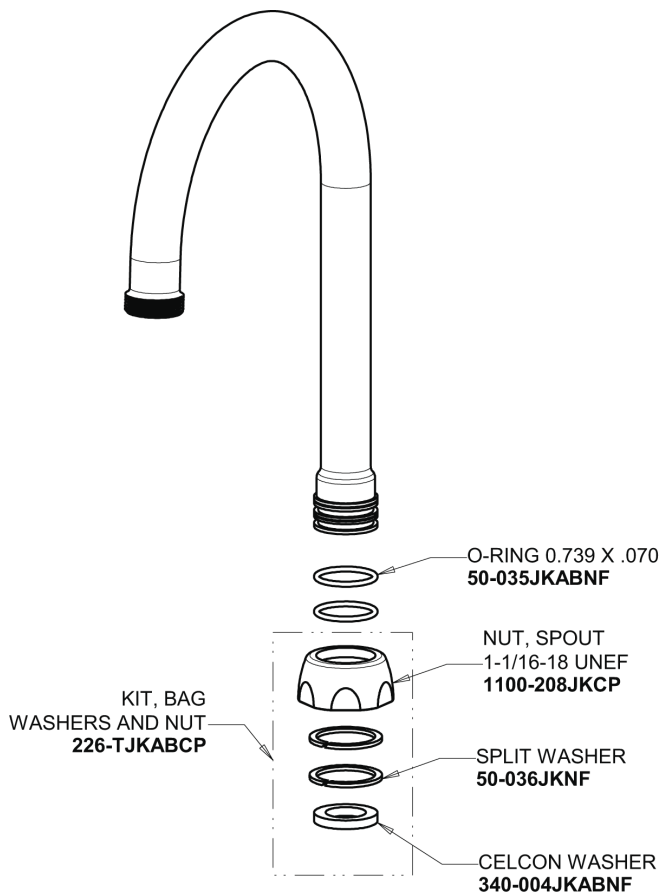

Repair Parts

116.103.AB.4

HyTronic Gooseneck Sink Faucet with Dual Beam Infrared Sensor

**CHICAGO
FAUCETS**

a Geberit company

Base Parts:

For Technical Assistance:

Phone: 800-TEC-TRUE (832-8783)

Email: techsupport.us@chicagofaucets.com

2100 South Clearwater Drive

Des Plaines, IL 60018

Phone: 847-803-5000

chicagofaucets.com

Repair Parts

116.103.AB.4

HyTronic Gooseneck Sink Faucet with Dual Beam Infrared Sensor

**CHICAGO
FAUCETS** 

a Geberit company

5-1/4" Rigid / Swing Gooseneck Spout
GN2AH8JKABCP

Electronic Module
242.574.00.1

0.35 GPM (1.3 L/min) Vandal Proof Econo-Flo Non-Aerating
Outlet
E38VPJKABCP

AC Power Adapter
240.747.00.1