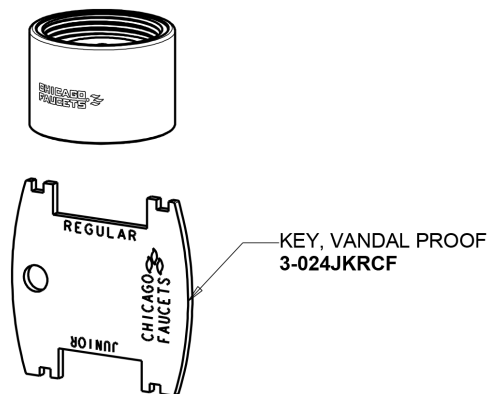

**CHICAGO
FAUCETS** 

a Geberit company

5-1/4" Rigid / Swing Gooseneck Spout
GN2AH8JKABCP

Electronic Module
242.574.00.1

0.35 GPM (1.3 L/min) Vandal Proof Econo-Flo Non-Aerating
Outlet
E38VPJKABCP

AC Power Adapter
240.747.00.1