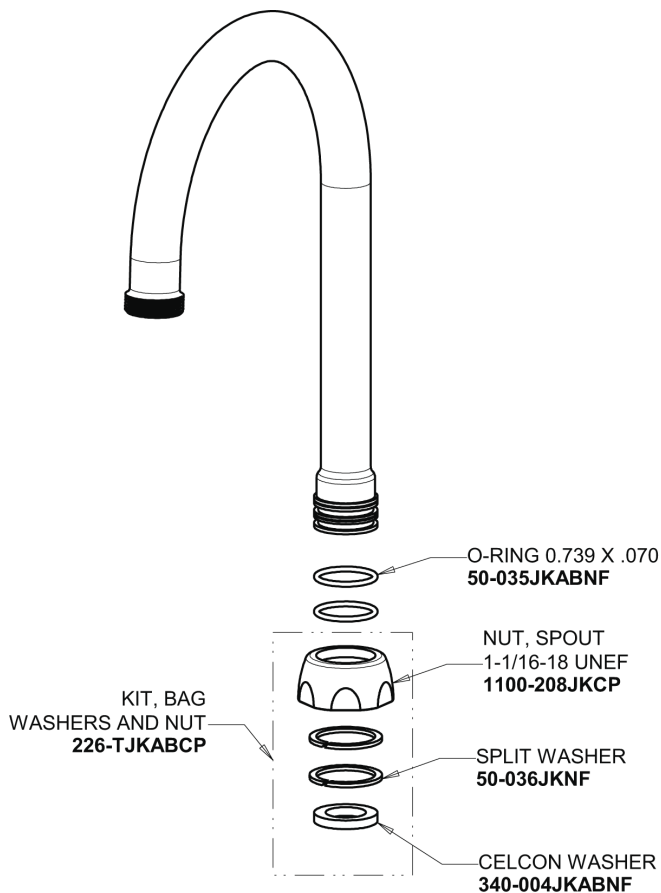

Repair Parts

116.113.AB.1

HyTronic Gooseneck Sink Faucet with Dual Beam Infrared Sensor

**CHICAGO
FAUCETS**

a Geberit company

Base Parts:

For Technical Assistance:

Phone: 800-TEC-TRUE (832-8783)

Email: techsupport.us@chicagofaucets.com

2100 South Clearwater Drive

Des Plaines, IL 60018

Phone: 847-803-5000

chicagofaucets.com

Repair Parts

116.113.AB.1

HyTronic Gooseneck Sink Faucet with Dual Beam Infrared Sensor

**CHICAGO
FAUCETS** 

a Geberit company

5-1/4" Rigid / Swing Gooseneck Spout
GN2AH8JKABCP

Electronic Module
242.433.00.1

0.5 GPM (1.9 L/min) Vandal Proof Non-Aerating Spray Outlet
E2805-5JKABCP

AC Power Adapter
240.747.00.1