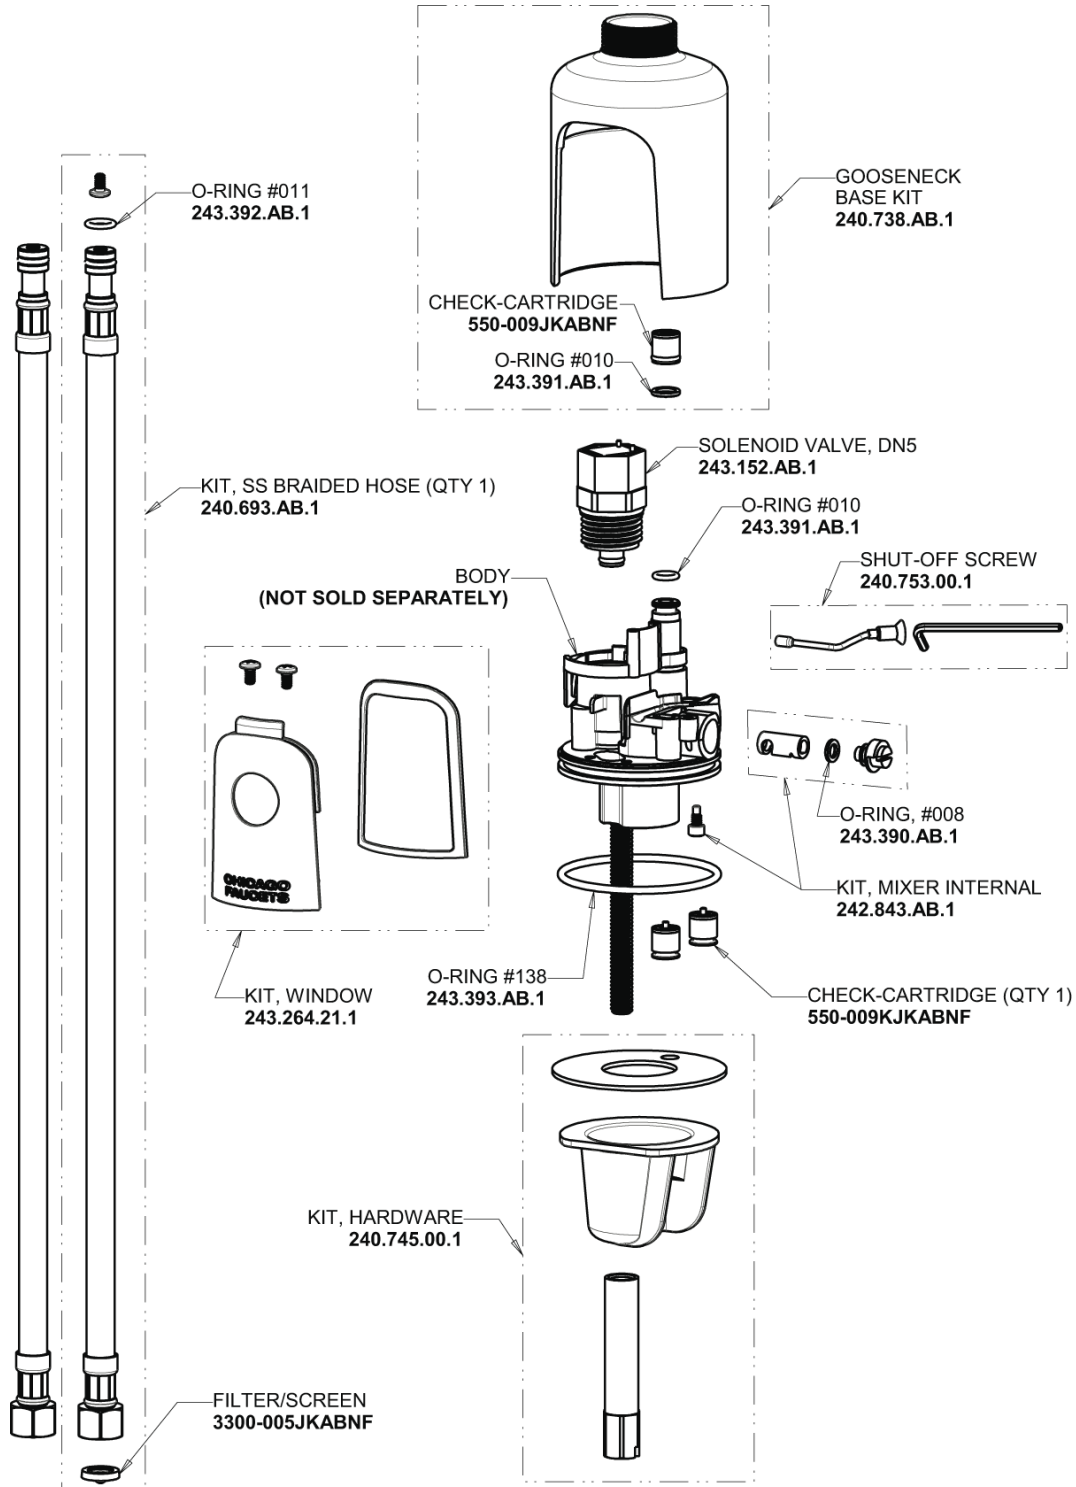

Repair Parts

116.113.AB.1

HyTronic Gooseneck Sink Faucet with Dual Beam Infrared Sensor

**CHICAGO
FAUCETS**

a Geberit company

Base Parts:

For Technical Assistance:

Phone: 800-TEC-TRUE (832-8783)

**CHICAGO
FAUCETS** 

a Geberit company

5-1/4" Rigid / Swing Gooseneck Spout
GN2AH8JKABCP

Electronic Module
242.433.00.1

0.5 GPM (1.9 L/min) Vandal Proof Non-Aerating Spray Outlet
E2805-5JKABCP

AC Power Adapter
240.747.00.1