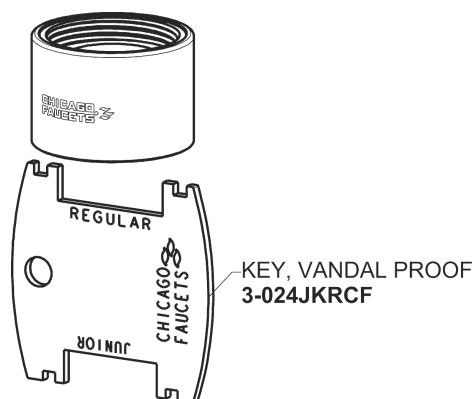

Repair Parts

116.113.AB.1

HyTronic Gooseneck Sink Faucet with Dual Beam Infrared Sensor

**CHICAGO
FAUCETS**

a Geberit company

Base Parts:

For Technical Assistance:

Phone: 800-TEC-TRUE (832-8783)

**CHICAGO
FAUCETS** 

a Geberit company

5-1/4" Rigid / Swing Gooseneck Spout
GN2AH8JKABCP

Electronic Module
242.433.00.1

0.5 GPM (1.9 L/min) Vandal Proof Non-Aerating Spray Outlet
E2805-5JKABCP

AC Power Adapter
240.747.00.1