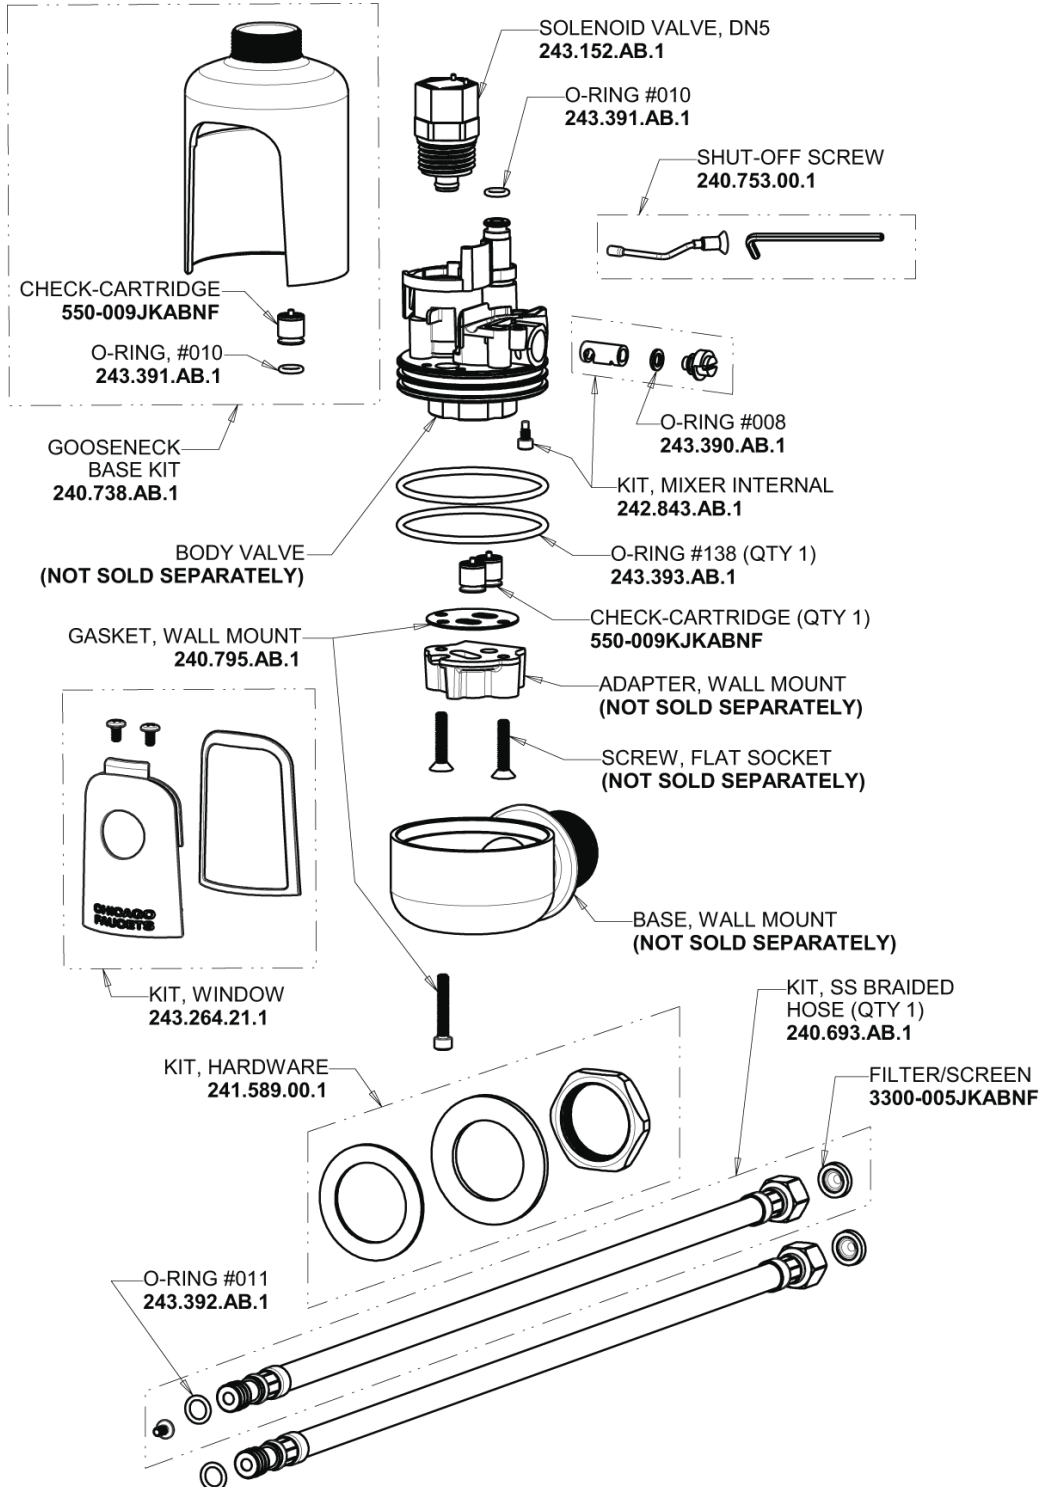

# Repair Parts

116.114.AB.4

HyTronic Gooseneck Sink Faucet with Dual Beam Infrared Sensor

**CHICAGO  
FAUCETS**

a Geberit company

## Base Parts: