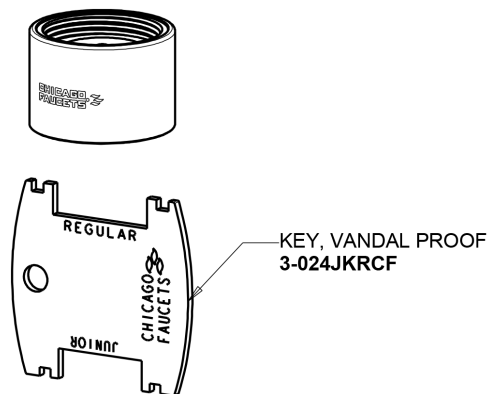

# Repair Parts

116.114.AB.4

HyTronic Gooseneck Sink Faucet with Dual Beam Infrared Sensor

**CHICAGO  
FAUCETS**

a Geberit company

5-1/4" Rigid / Swing Gooseneck Spout  
**GN2AH8JKABCP**

Electronic Module  
**242.574.00.1**

0.35 GPM (1.3 L/min) Vandal Proof Econo-Flo Non-Aerating  
Outlet  
**E38VPJKABCP**

AC Power Adapter  
**240.747.00.1**