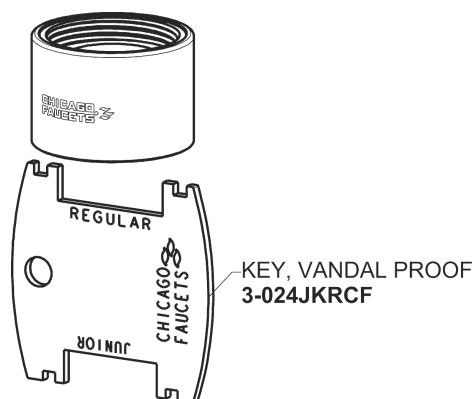

Repair Parts

116.124.AB.1

HyTronic Gooseneck Sink Faucet with Dual Beam Infrared Sensor

**CHICAGO
FAUCETS**

a Geberit company

Base Parts:

For Technical Assistance:

Phone: 800-TEC-TRUE (832-8783)

**CHICAGO
FAUCETS** 

a Geberit company

5-1/4" Rigid / Swing Gooseneck Spout
GN2AH8JKABCP

Electronic Module
242.433.00.1

0.5 GPM (1.9 L/min) Vandal Proof Non-Aerating Spray Outlet
E2805-5JKABCP

AC Power Adapter
240.747.00.1