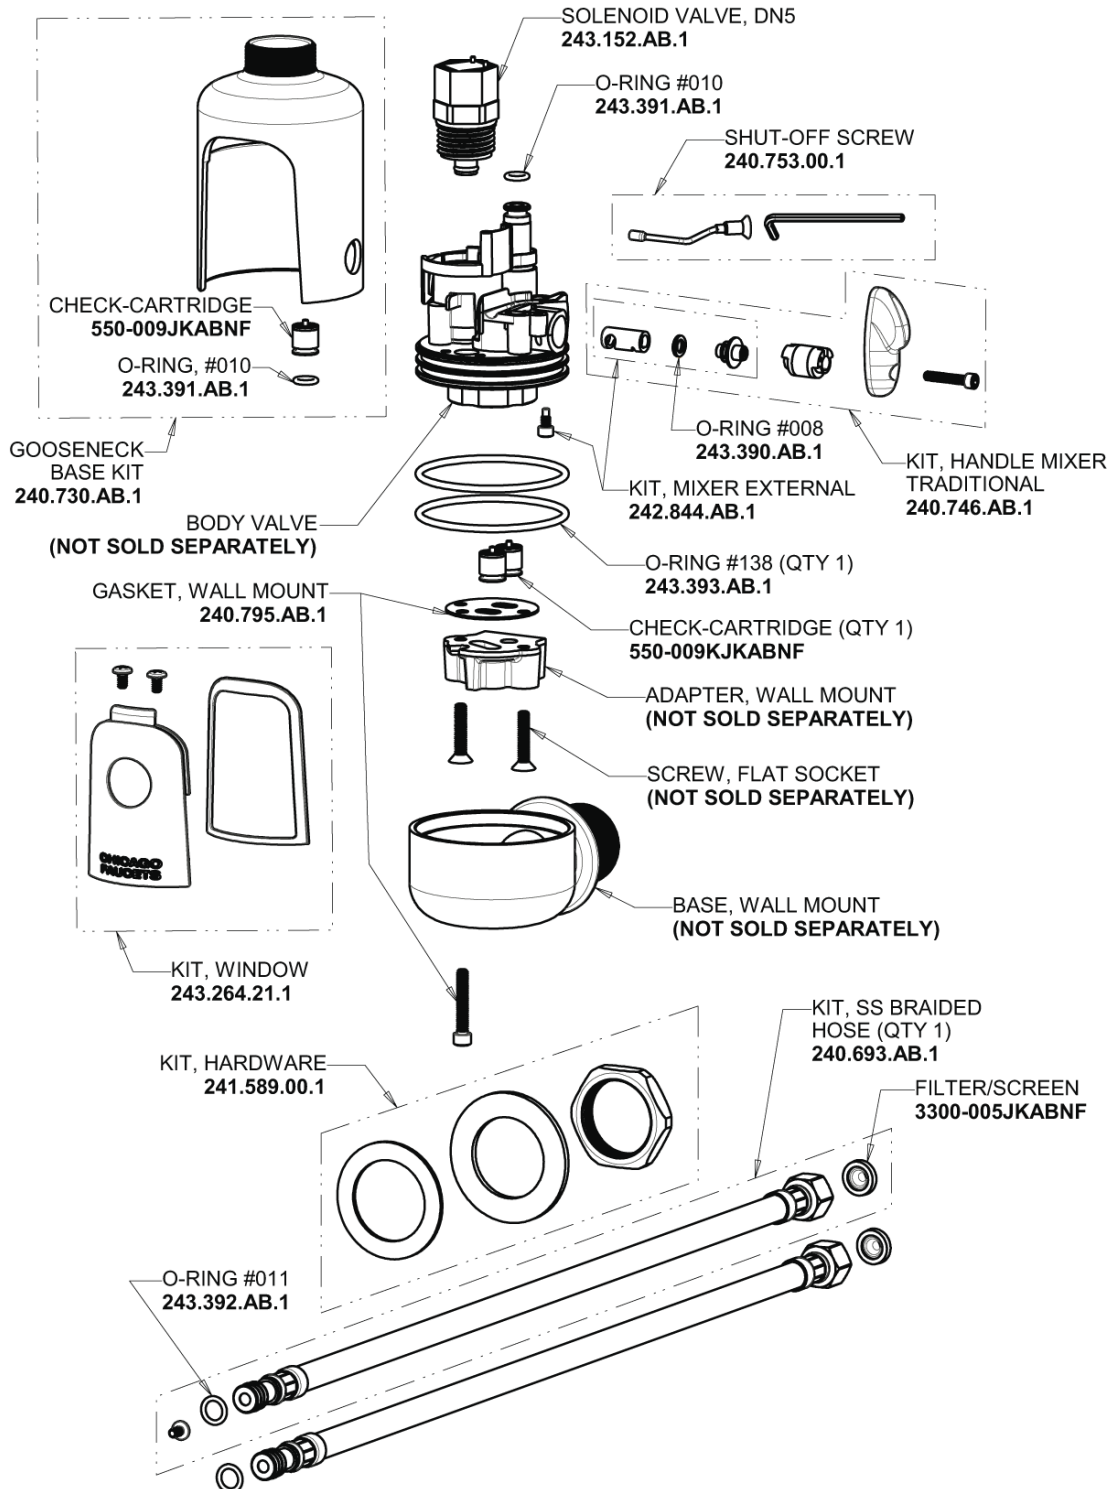

Repair Parts

116.124.AB.1

HyTronic Gooseneck Sink Faucet with Dual Beam Infrared Sensor

**CHICAGO
FAUCETS**

a Geberit company

Base Parts:

For Technical Assistance:

Phone: 800-TEC-TRUE (832-8783)

Email: techsupport.us@chicagofaucets.com

2100 South Clearwater Drive

Des Plaines, IL 60018

Phone: 847-803-5000

chicagofaucets.com

Repair Parts

116.124.AB.1

HyTronic Gooseneck Sink Faucet with Dual Beam Infrared Sensor

**CHICAGO
FAUCETS** 

a Geberit company

5-1/4" Rigid / Swing Gooseneck Spout
GN2AH8JKABCP

Electronic Module
242.433.00.1

0.5 GPM (1.9 L/min) Vandal Proof Non-Aerating Spray Outlet
E2805-5JKABCP

AC Power Adapter
240.747.00.1