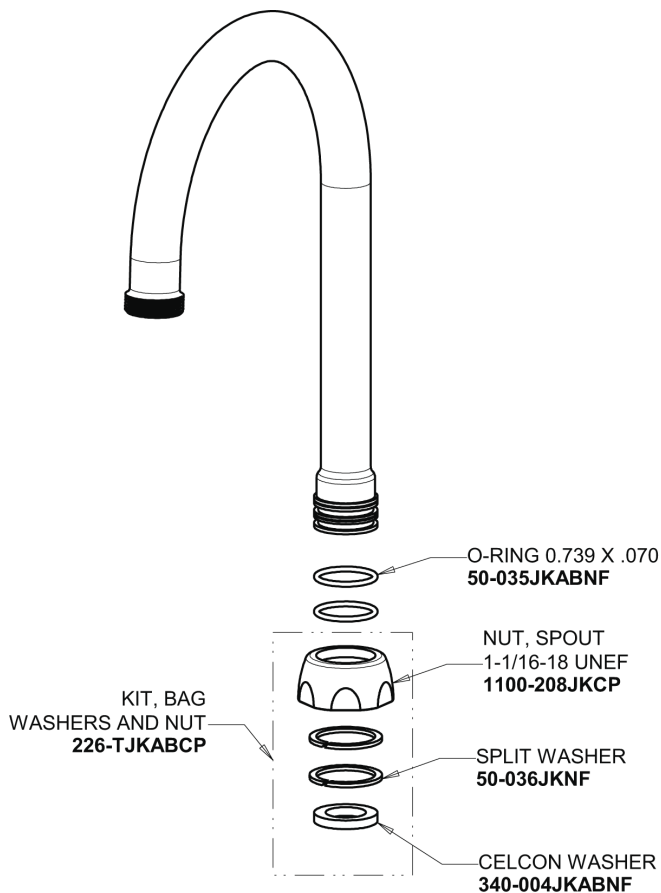

Repair Parts

116.124.AB.1

HyTronic Gooseneck Sink Faucet with Dual Beam Infrared Sensor

**CHICAGO
FAUCETS**

a Geberit company

Base Parts:

For Technical Assistance:

Phone: 800-TEC-TRUE (832-8783)

Email: techsupport.us@chicagofaucets.com

2100 South Clearwater Drive

Des Plaines, IL 60018

Phone: 847-803-5000

chicagofaucets.com

Repair Parts

116.124.AB.1

HyTronic Gooseneck Sink Faucet with Dual Beam Infrared Sensor

**CHICAGO
FAUCETS** 

a Geberit company

5-1/4" Rigid / Swing Gooseneck Spout
GN2AH8JKABCP

Electronic Module
242.433.00.1

0.5 GPM (1.9 L/min) Vandal Proof Non-Aerating Spray Outlet
E2805-5JKABCP

AC Power Adapter
240.747.00.1