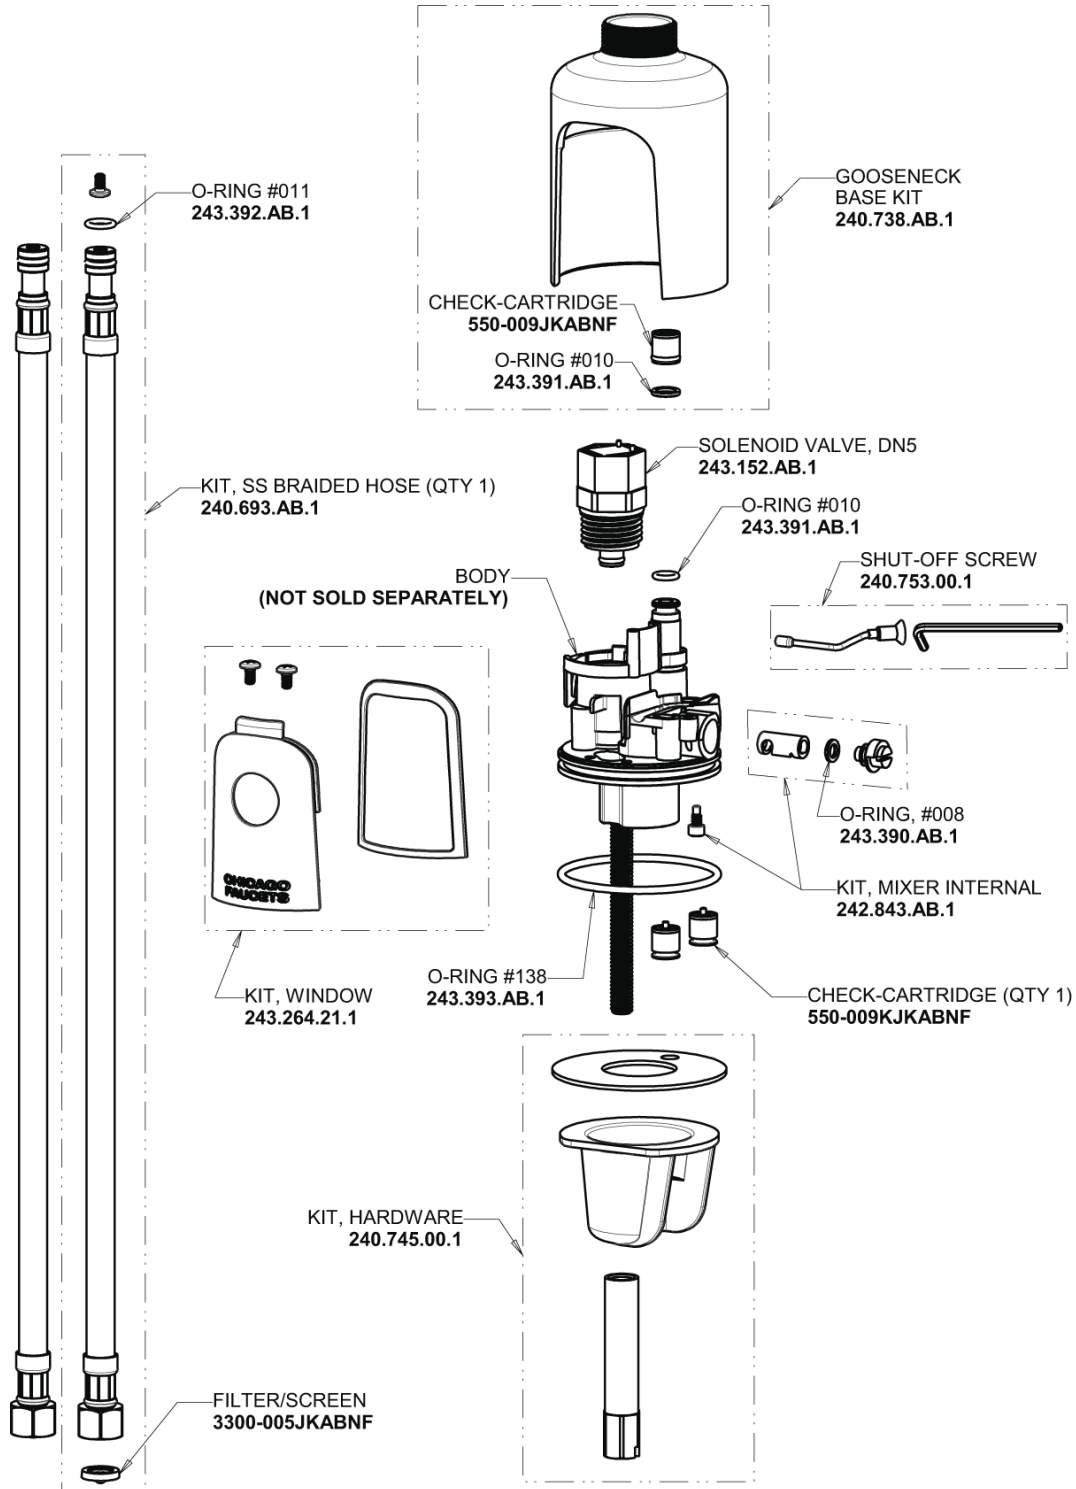

Repair Parts

116.428.AB.4

HyTronic Gooseneck Sink Faucet with Dual Beam Infrared Sensor

**CHICAGO
FAUCETS**

a Geberit company

Base Parts:

For Technical Assistance:

Phone: 800-TEC-TRUE (832-8783)

Email: techsupport.us@chicagofaucets.com

2100 South Clearwater Drive

Des Plaines, IL 60018

Phone: 847-803-5000

chicagofaucets.com

Repair Parts

116.428.AB.4

HyTronic Gooseneck Sink Faucet with Dual Beam Infrared Sensor

**CHICAGO
FAUCETS** 

a Geberit company

5-1/4" Rigid/Swing Gooseneck Spout with Flow Control
GN2H8FCJKABCP

Electronic Module
242.574.00.1

AC Power Adapter
240.747.00.1

Bank Installation Adapter Wire
242.340.00.1