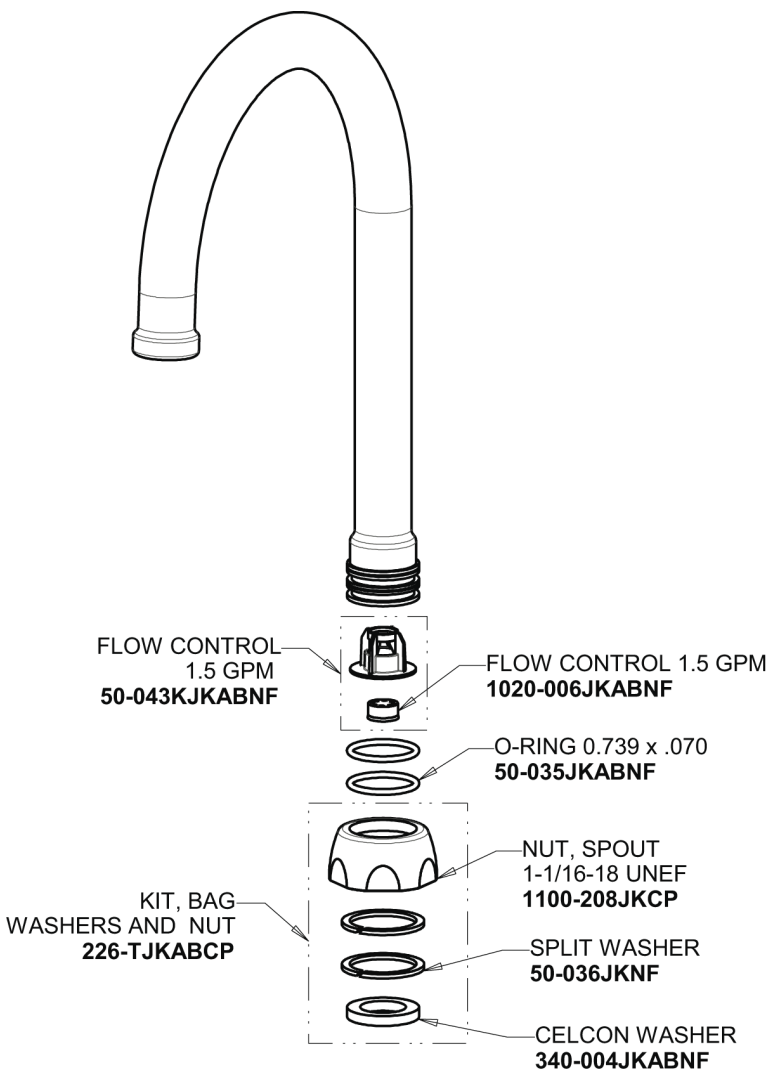

Repair Parts

116.428.AB.4

HyTronic Gooseneck Sink Faucet with Dual Beam Infrared Sensor

**CHICAGO
FAUCETS**

a Geberit company

Base Parts:

For Technical Assistance:

Phone: 800-TEC-TRUE (832-8783)

Email: techsupport.us@chicagofaucets.com

2100 South Clearwater Drive

Des Plaines, IL 60018

Phone: 847-803-5000

chicagofaucets.com

Repair Parts

116.428.AB.4

HyTronic Gooseneck Sink Faucet with Dual Beam Infrared Sensor

**CHICAGO
FAUCETS** 

a Geberit company

5-1/4" Rigid/Swing Gooseneck Spout with Flow Control
GN2H8FCJKABCP

Electronic Module
242.574.00.1

AC Power Adapter
240.747.00.1

Bank Installation Adapter Wire
242.340.00.1