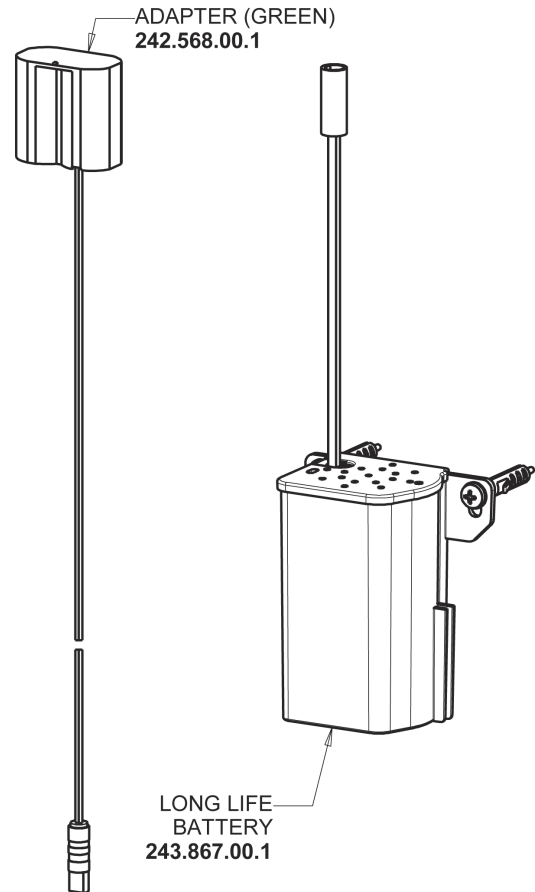

**CHICAGO
FAUCETS** 

a Geberit company

HyTronic Contemporary Spout
240.729.AB.1

CHECK-CARTRIDGE
550-009KJKABNF

O-RING, #010
243.391.AB.1

0.5 GPM (1.9 L/min) Vandal Proof Econo-Flo Non-Aerating
Spray
E2805JKABCP

VANDAL PROOF KEY
3-024JKRCF

Long Life Battery Kit
243.868.00.1

ADAPTER (GREEN)
242.568.00.1

LONG LIFE
BATTERY
243.867.00.1

Electronic Module
242.433.00.1

For Technical Assistance:

Phone: 800-TEC-TRUE (832-8783)