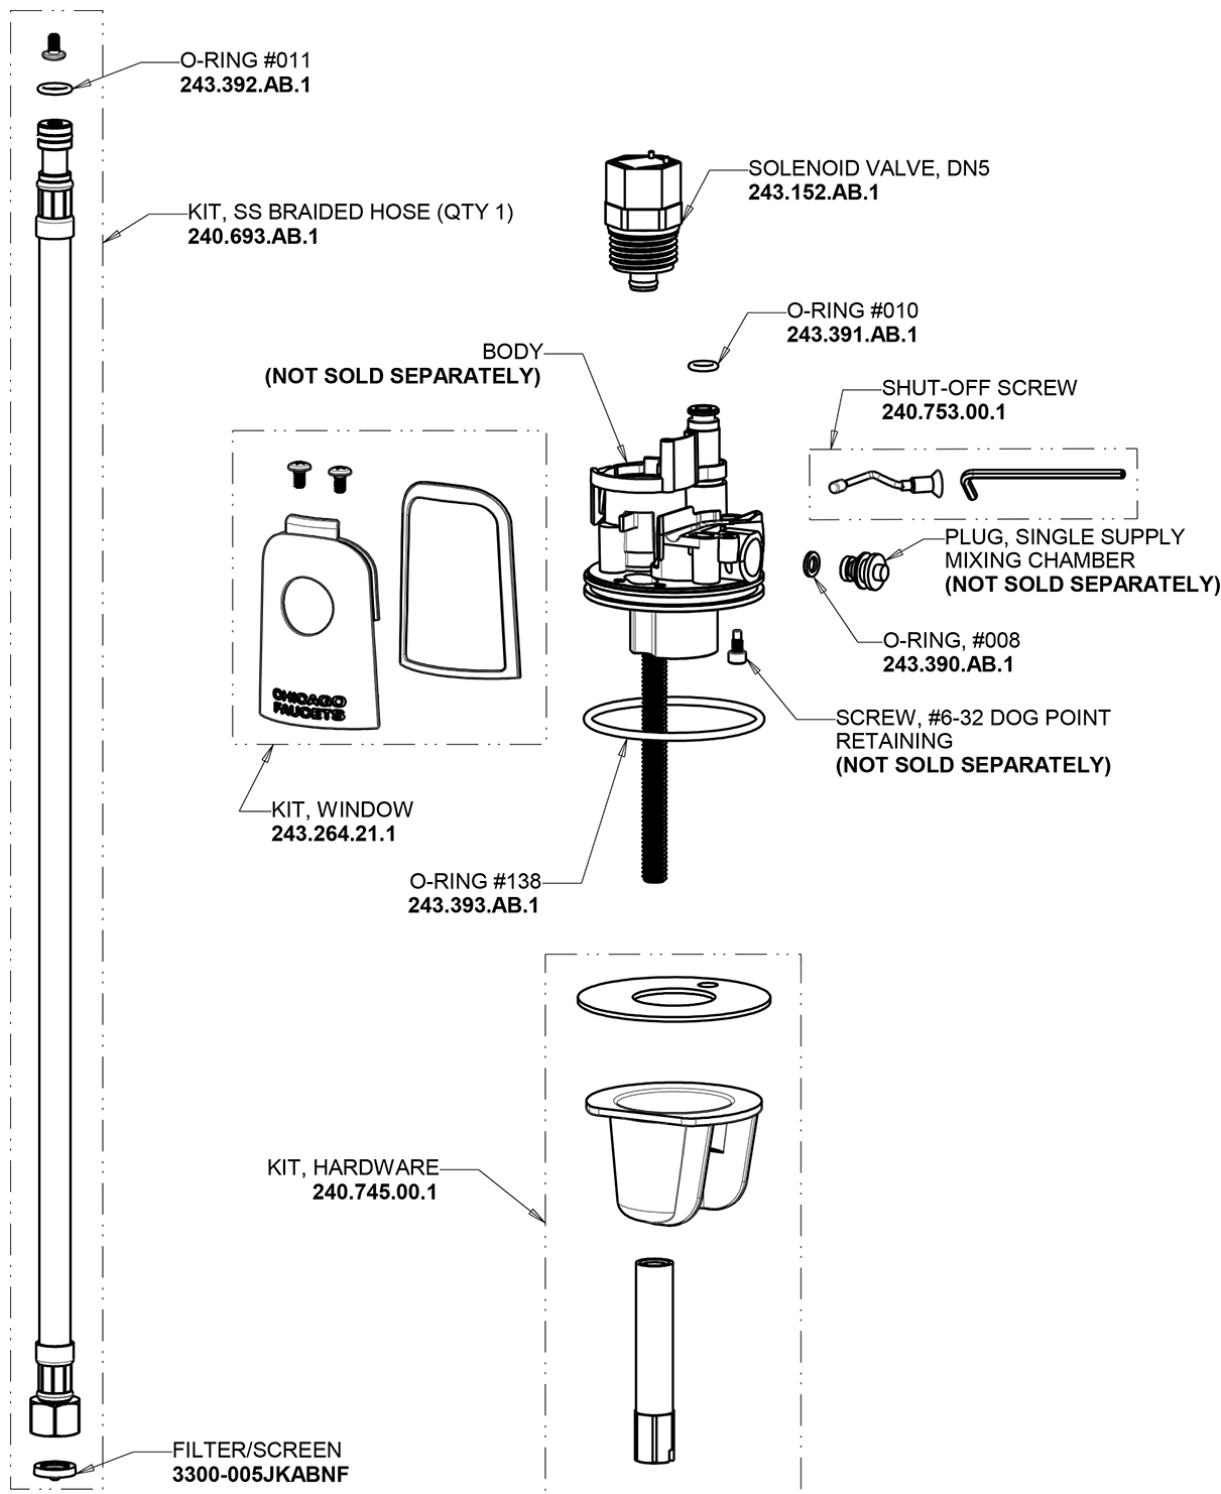

Repair Parts

116.599.AB.1

HyTronic Contemporary Sink Faucet with Dual Beam Infrared Sensor

**CHICAGO
FAUCETS**

a Geberit company

Base Parts:

For Technical Assistance:

Phone: 800-TEC-TRUE (832-8783)

**CHICAGO
FAUCETS** 

a Geberit company

HyTronic Contemporary Spout
240.729.AB.1

CHECK-CARTRIDGE
550-009KJKABNF

O-RING, #010
243.391.AB.1

0.5 GPM (1.9 L/min) Vandal Proof Econo-Flo Non-Aerating
Spray
E2805JKABCP

VANDAL PROOF KEY
3-024JKRCF

Long Life Battery Kit
243.868.00.1

ADAPTER (GREEN)
242.568.00.1

LONG LIFE
BATTERY
243.867.00.1

Electronic Module
242.433.00.1

For Technical Assistance:

Phone: 800-TEC-TRUE (832-8783)