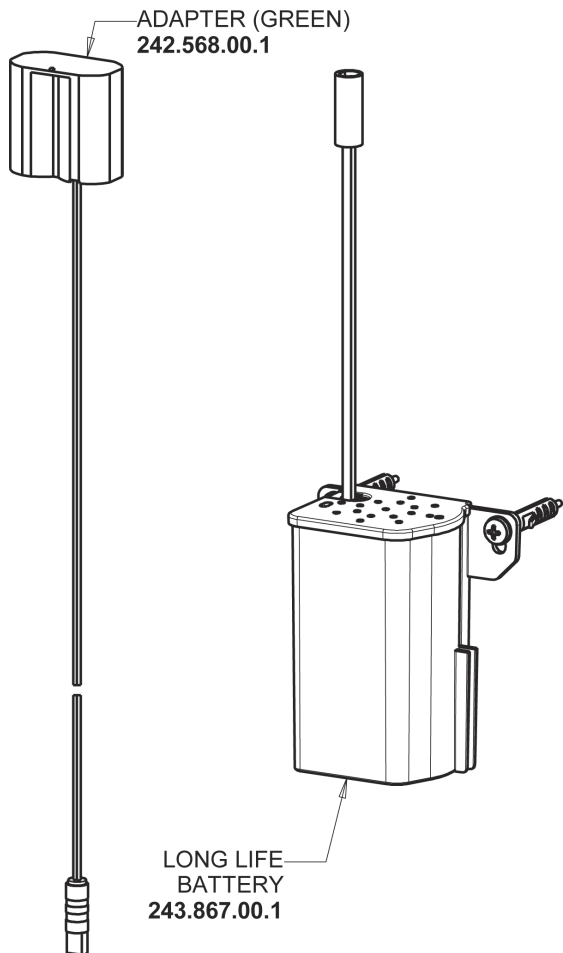

Repair Parts

116.719.AB.4

HyTronic Curve Sink Faucet with Dual Beam Infrared Sensor

**CHICAGO
FAUCETS**

a Geberit company

Base Parts:

For Technical Assistance:

Phone: 800-TEC-TRUE (832-8783)

Email: techsupport.us@chicagofaucets.com

2100 South Clearwater Drive

Des Plaines, IL 60018

Phone: 847-803-5000

chicagofaucets.com

Repair Parts

116.719.AB.4

HyTronic Curve Sink Faucet with Dual Beam Infrared Sensor

**CHICAGO
FAUCETS**

a Geberit company

Long Life Battery Kit
243.868.00.1

HyTronic Curve Spout
242.798.AB.1

FLOW CONTROL 1.5 GPM MAX
1020-006KJKABNF

CHECK-CARTRIDGE
550-009KJKABNF

O-RING #010
243.391.AB.1

Electronic Module
242.574.00.1