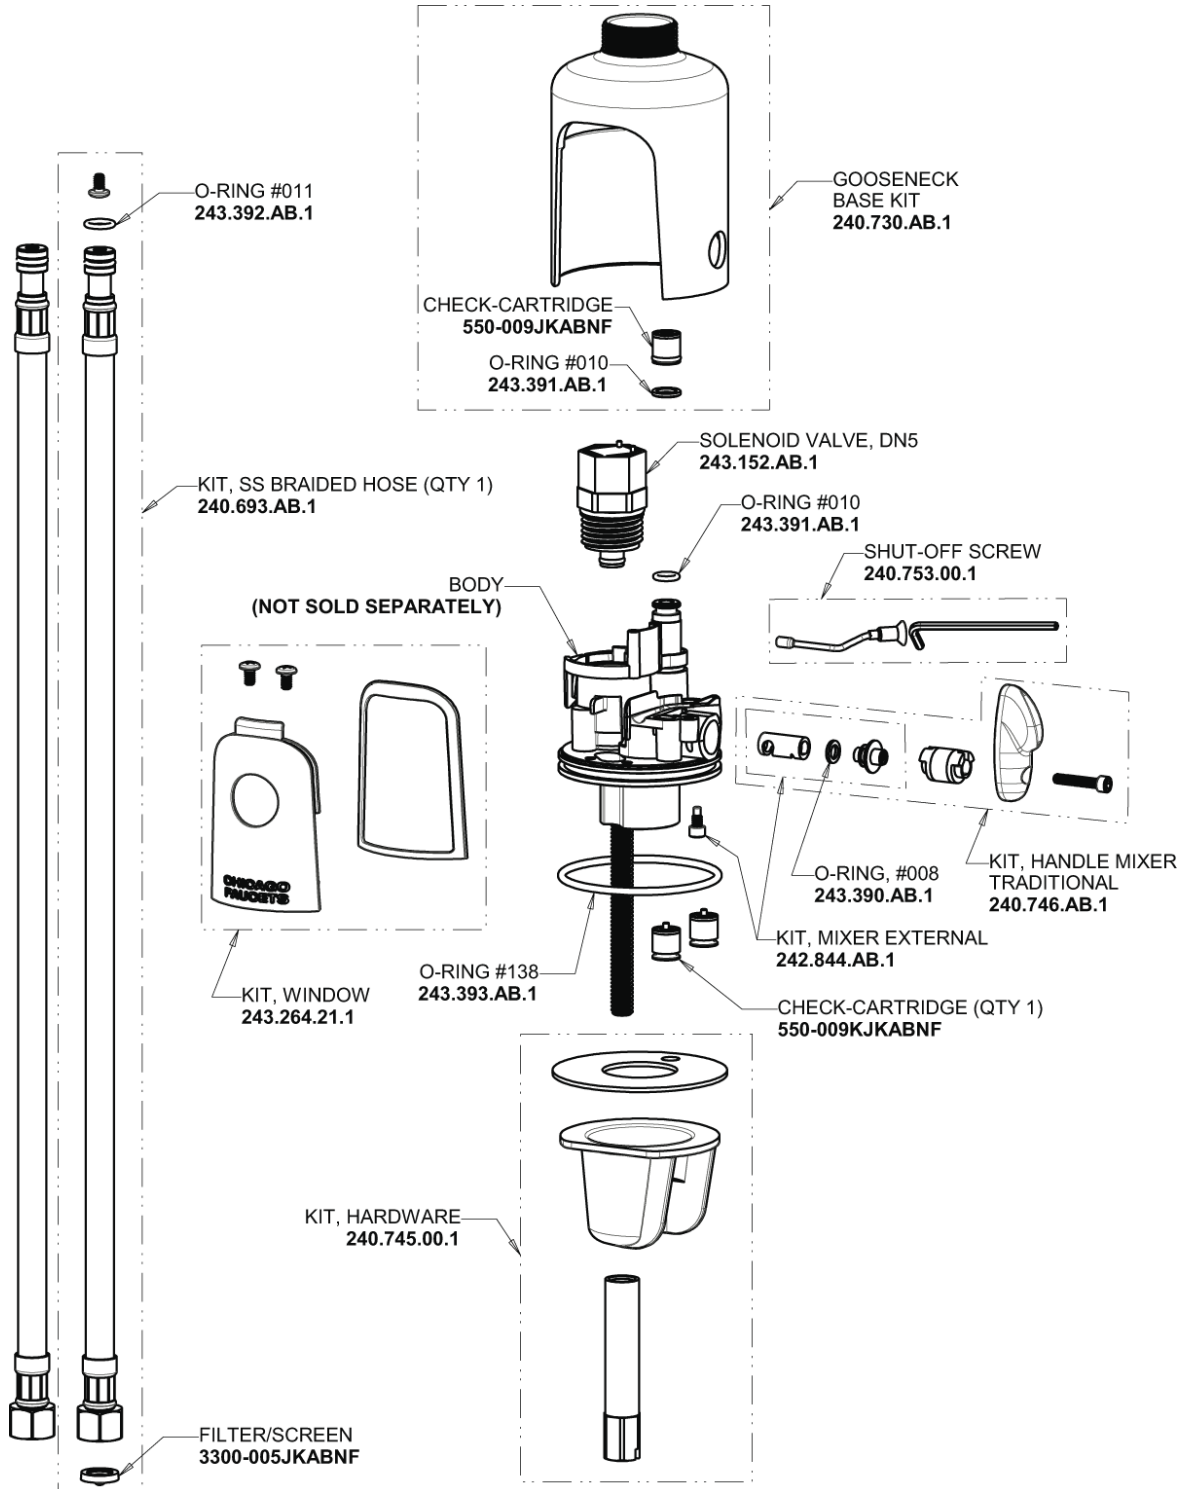

Repair Parts

116.719.AB.4

HyTronic Curve Sink Faucet with Dual Beam Infrared Sensor

**CHICAGO
FAUCETS**

a Geberit company

Base Parts:

For Technical Assistance:

Phone: 800-TEC-TRUE (832-8783)

Email: techsupport.us@chicagofaucets.com

2100 South Clearwater Drive

Des Plaines, IL 60018

Phone: 847-803-5000

chicagofaucets.com

Repair Parts

116.719.AB.4

HyTronic Curve Sink Faucet with Dual Beam Infrared Sensor

**CHICAGO
FAUCETS**

a Geberit company

Long Life Battery Kit
243.868.00.1

HyTronic Curve Spout
242.798.AB.1

FLOW CONTROL 1.5 GPM MAX
1020-006KJKABNF

CHECK-CARTRIDGE
550-009KJKABNF

O-RING #010
243.391.AB.1

Electronic Module
242.574.00.1

Vandal Proof Non-Aerating Laminar Stream Solidifier Outlet
242.757.AB.1

For Technical Assistance:

Phone: 800-TEC-TRUE (832-8783)

Email: techsupport.us@chicagofaucets.com

2100 South Clearwater Drive
Des Plaines, IL 60018
Phone: 847-803-5000
chicagofaucets.com