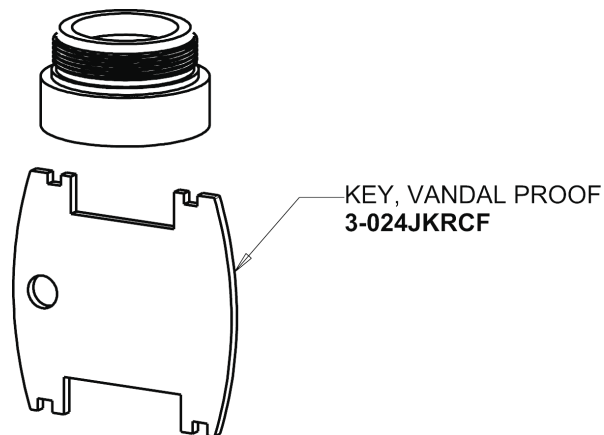

**CHICAGO
FAUCETS**

a Geberit company

Long Life Battery Kit
243.868.00.1

HyTronic Curve Spout
242.798.AB.1

FLOW CONTROL 1.5 GPM MAX
1020-006KJKABNF

CHECK-CARTRIDGE
550-009KJKABNF

O-RING #010
243.391.AB.1

Electronic Module
242.574.00.1

Vandal Proof Non-Aerating Laminar Stream Solidifier Outlet
242.757.AB.1

For Technical Assistance:

Phone: 800-TEC-TRUE (832-8783)

Email: techsupport.us@chicagofaucets.com

2100 South Clearwater Drive
Des Plaines, IL 60018
Phone: 847-803-5000
chicagofaucets.com