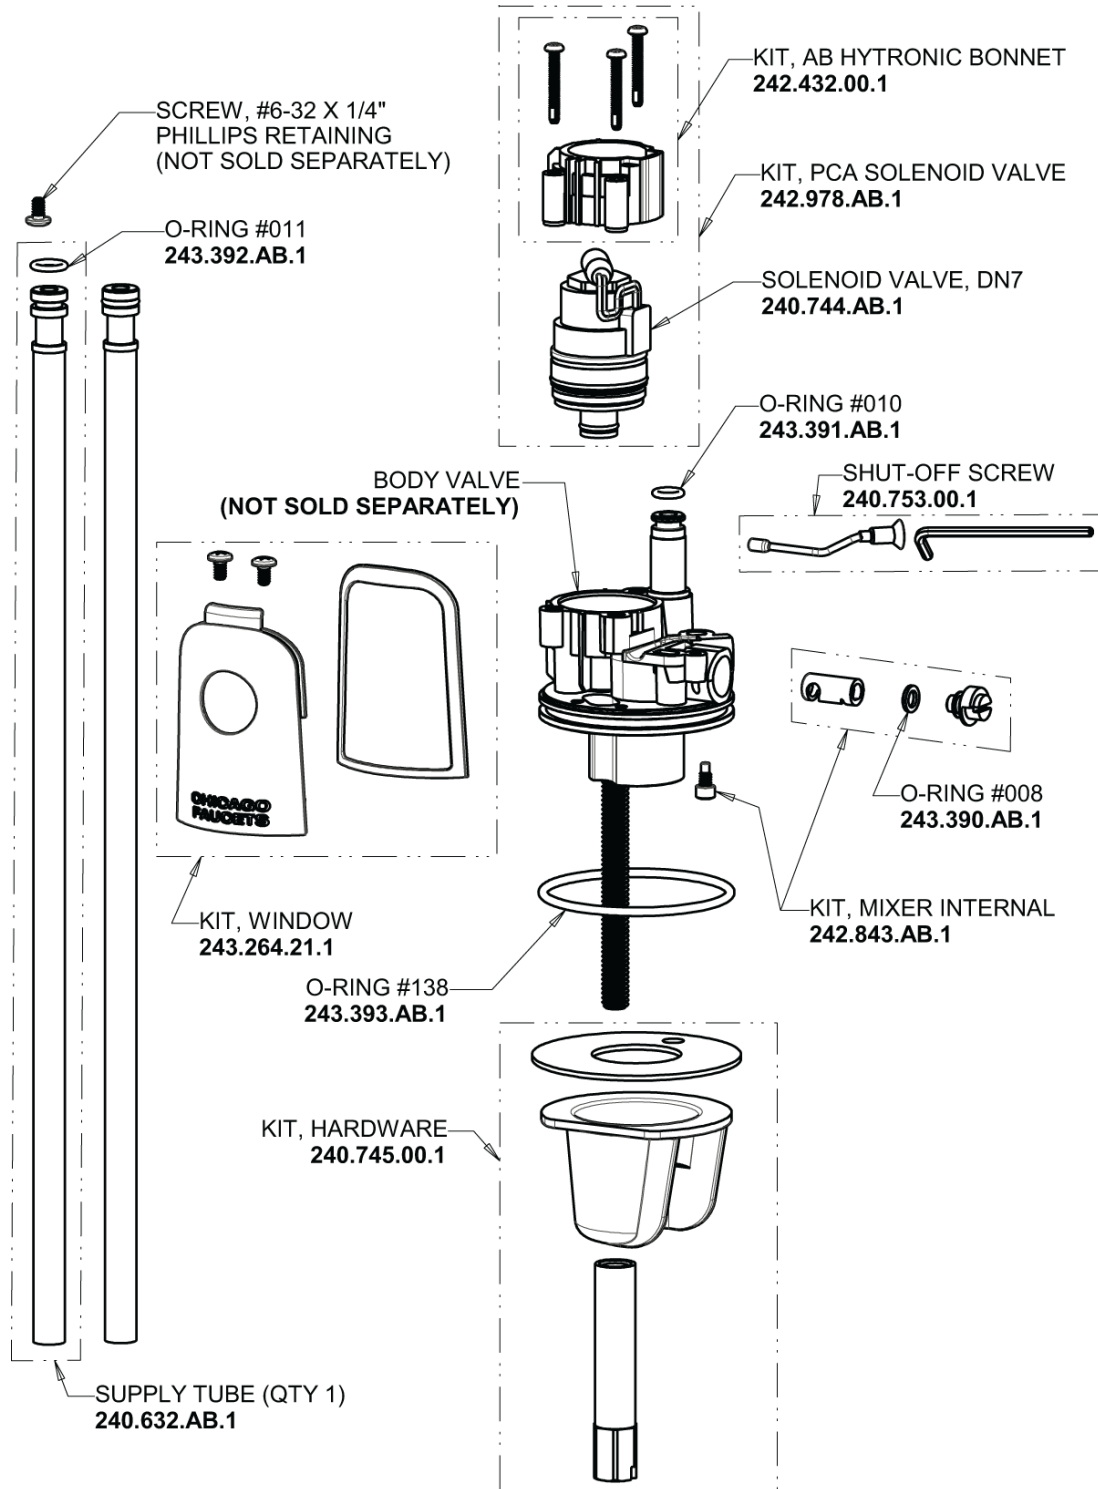

Repair Parts

116.729.AB.1

HyTronic Gooseneck Sink Faucet with Dual Beam Infrared Sensor - Patient Care Application

CHICAGO FAUCETS

a Geberit company

Base Parts:

For Technical Assistance:

Phone: 800-TEC-TRUE (832-8783)

Email: techsupport.us@chicagofaucets.com

2100 South Clearwater Drive

Des Plaines, IL 60018

Phone: 847-803-5000

chicagofaucets.com

Repair Parts

116.729.AB.1

HyTronic Gooseneck Sink Faucet with Dual Beam Infrared Sensor - Patient Care Application

CHICAGO FAUCETS

a Geberit company

5-1/4" Rigid/Swing Gooseneck Spout with Flow Control GN2H8FC2JKABCP

Long Life Battery Kit 243.868.00.1

Electronic Module 243.799.00.1

Inline Check Valve 243.315.AB.1

For Technical Assistance: