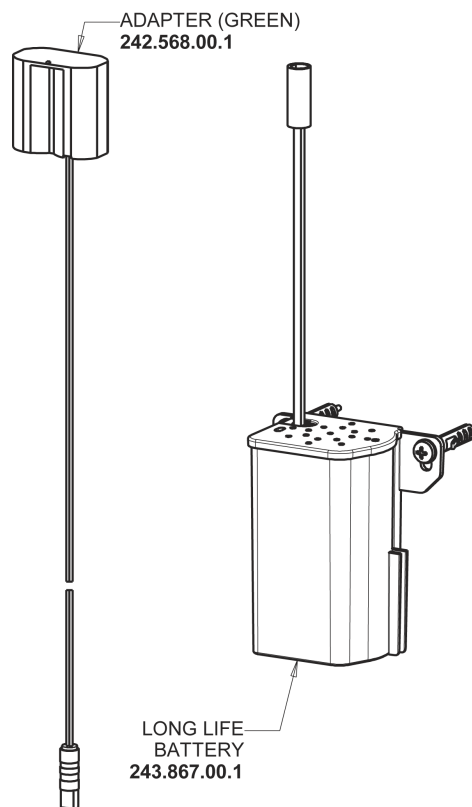

Repair Parts

116.729.AB.1

HyTronic Gooseneck Sink Faucet with Dual Beam Infrared Sensor - Patient Care Application

CHICAGO FAUCETS

a Geberit company

Base Parts:

For Technical Assistance:

Phone: 800-TEC-TRUE (832-8783)

CHICAGO FAUCETS

a Geberit company

5-1/4" Rigid/Swing Gooseneck Spout with Flow Control GN2H8FC2JKABCP

Long Life Battery Kit 243.868.00.1

Electronic Module 243.799.00.1

Inline Check Valve 243.315.AB.1

For Technical Assistance: