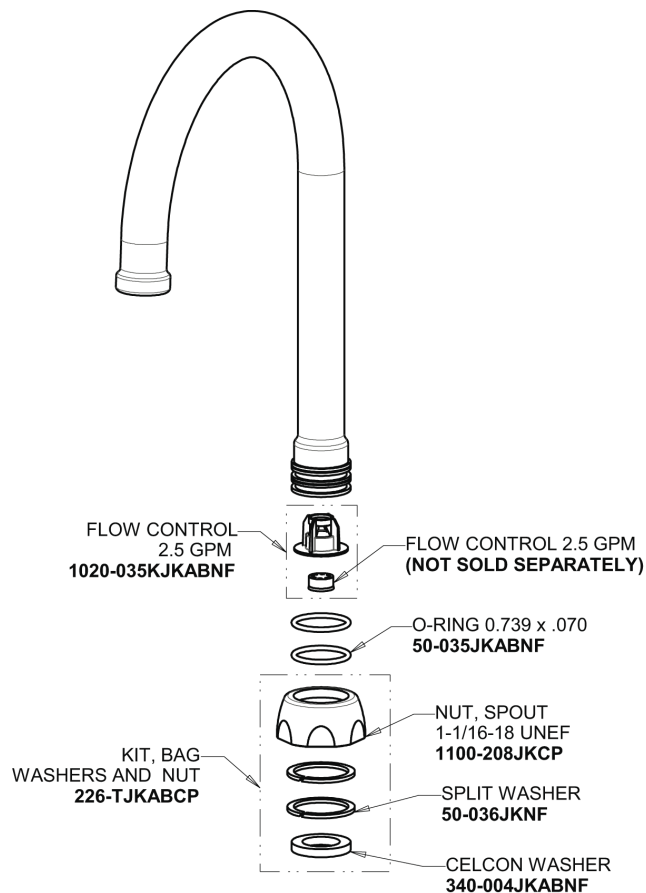

Repair Parts

116.729.AB.1

HyTronic Gooseneck Sink Faucet with Dual Beam Infrared Sensor - Patient Care Application

CHICAGO FAUCETS

a Geberit company

Base Parts:

For Technical Assistance:

Phone: 800-TEC-TRUE (832-8783)

Email: techsupport.us@chicagofaucets.com

2100 South Clearwater Drive

Des Plaines, IL 60018

Phone: 847-803-5000

chicagofaucets.com

Repair Parts

116.729.AB.1

HyTronic Gooseneck Sink Faucet with Dual Beam Infrared Sensor - Patient Care Application

CHICAGO FAUCETS

a Geberit company

5-1/4" Rigid/Swing Gooseneck Spout with Flow Control GN2H8FC2JKABCP

Long Life Battery Kit 243.868.00.1

Electronic Module 243.799.00.1

Inline Check Valve 243.315.AB.1

For Technical Assistance: