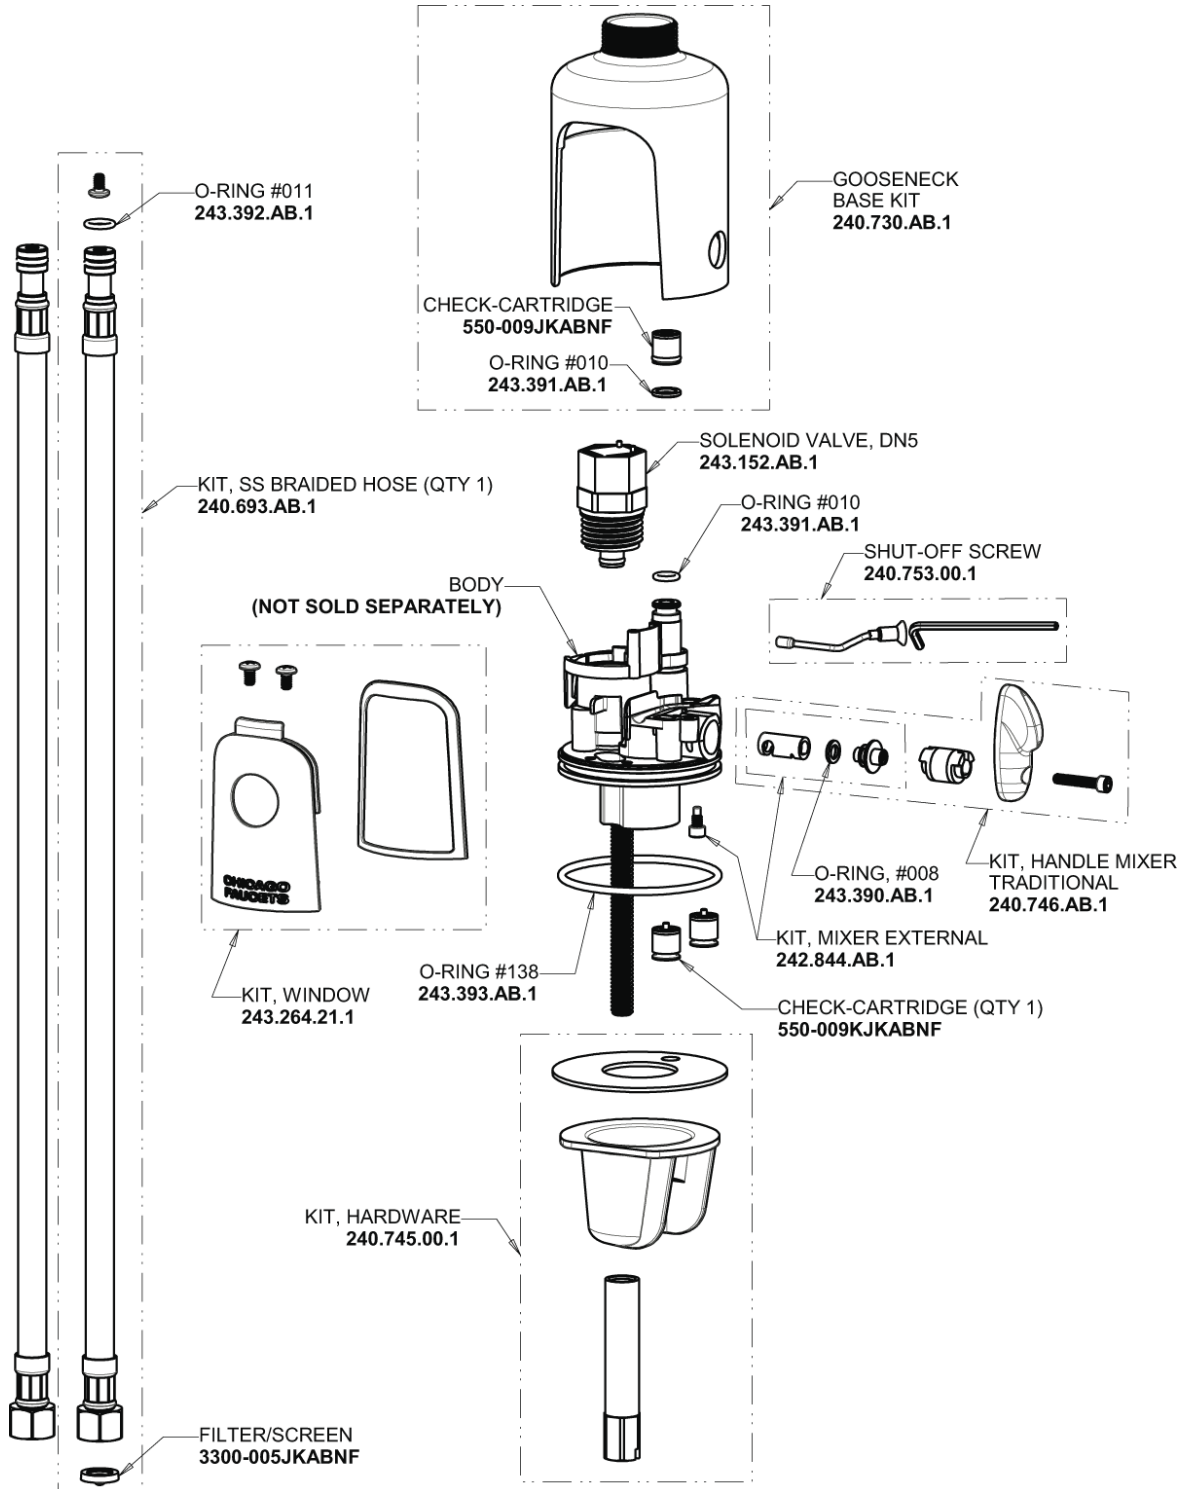

Repair Parts

116.777.AB.1

HyTronic Curve Sink Faucet with Dual Beam Infrared Sensor

**CHICAGO
FAUCETS**

a Geberit company

Base Parts:

For Technical Assistance:

Phone: 800-TEC-TRUE (832-8783)

Email: techsupport.us@chicagofaucets.com

2100 South Clearwater Drive

Des Plaines, IL 60018

Phone: 847-803-5000

chicagofaucets.com

Repair Parts

116.777.AB.1

HyTronic Curve Sink Faucet with Dual Beam Infrared Sensor

CHICAGO FAUCETS 

a Geberit company

HyTronic Curve Spout
242.796.AB.1

CHECK-CARTRIDGE
550-009KJKABNF

O-RING #010
243.391.AB.1

AC Power Adapter
240.747.00.1

Electronic Module
242.433.00.1

0.5 GPM (1.9 L/min) Vandal Proof Econo-Flo Non-Aerating
Spray
E2805JKABCP