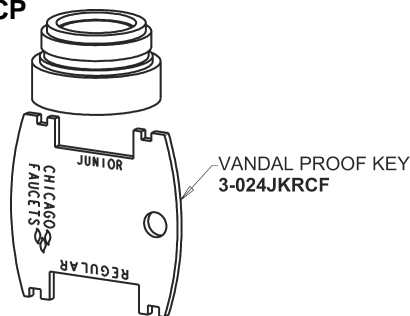

CHICAGO FAUCETS 

a Geberit company

HyTronic Curve Spout
242.796.AB.1

CHECK-CARTRIDGE
550-009KJKABNF

O-RING #010
243.391.AB.1

AC Power Adapter
240.747.00.1

Electronic Module
242.433.00.1

0.5 GPM (1.9 L/min) Vandal Proof Econo-Flo Non-Aerating
Spray
E2805JKABCP