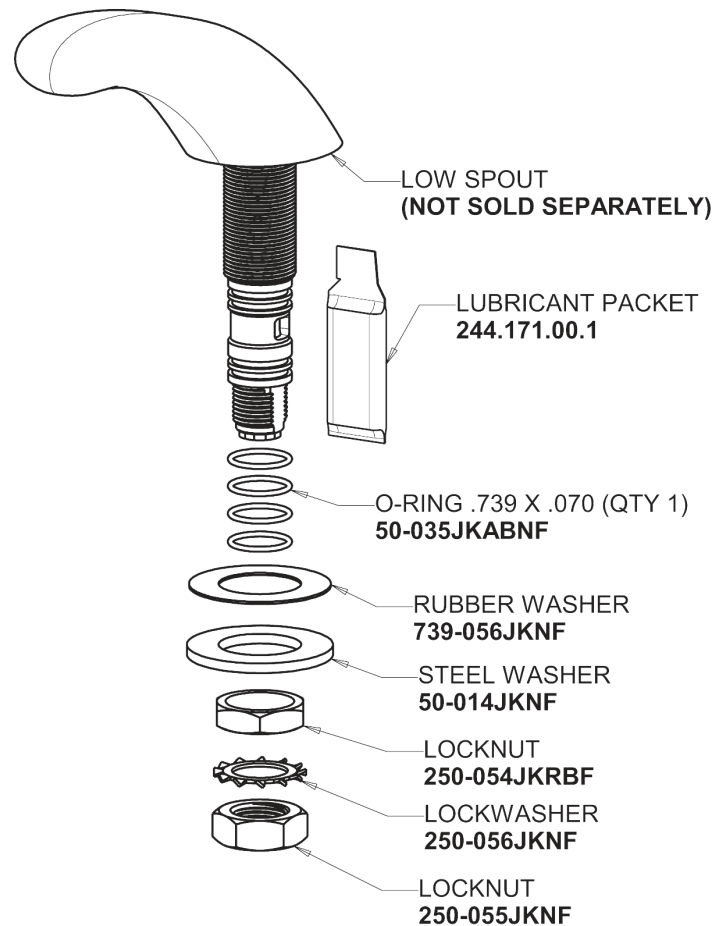

Repair Parts

404-HZV665E39ABCP

Concealed Hot and Cold Water Metering Sink Faucet

**CHICAGO
FAUCETS**

a Geberit company

Base Parts:

401-601KJKCP

For Technical Assistance:

Concealed Hot and Cold Water Metering Sink Faucet

**CHICAGO
FAUCETS** 

a Geberit company

1-3/4" Vandal Proof Push Handle
665-PSHJKCP_pair

0.35 GPM (1.3 L/min) Vandal Proof Econo-Flo Non-Aerating
Outlet
E39VPJKABCP