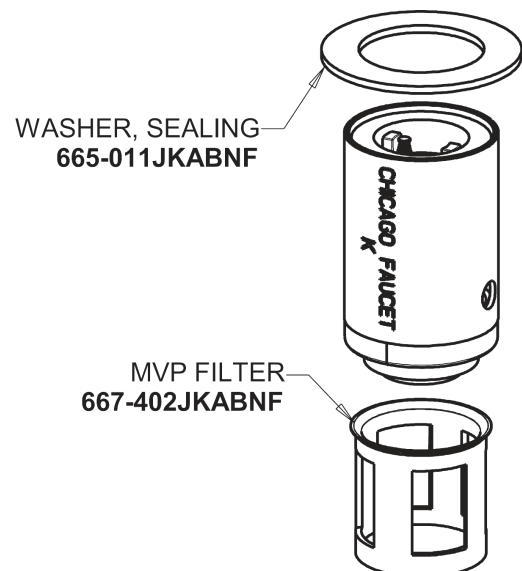

MVP Metering Cartridge
671-XJKABNF