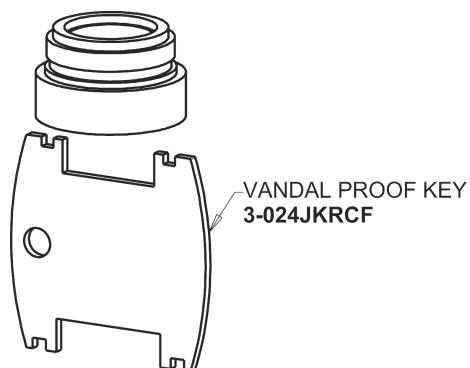

Concealed Hot and Cold Water Metering Sink Faucet

**CHICAGO
FAUCETS** 

a Geberit company

1-3/4" Vandal Proof Push Handle
665-PSHJKCP_pair

0.35 GPM (1.3 L/min) Vandal Proof Econo-Flo Non-Aerating
Outlet
E39VPJKABCP