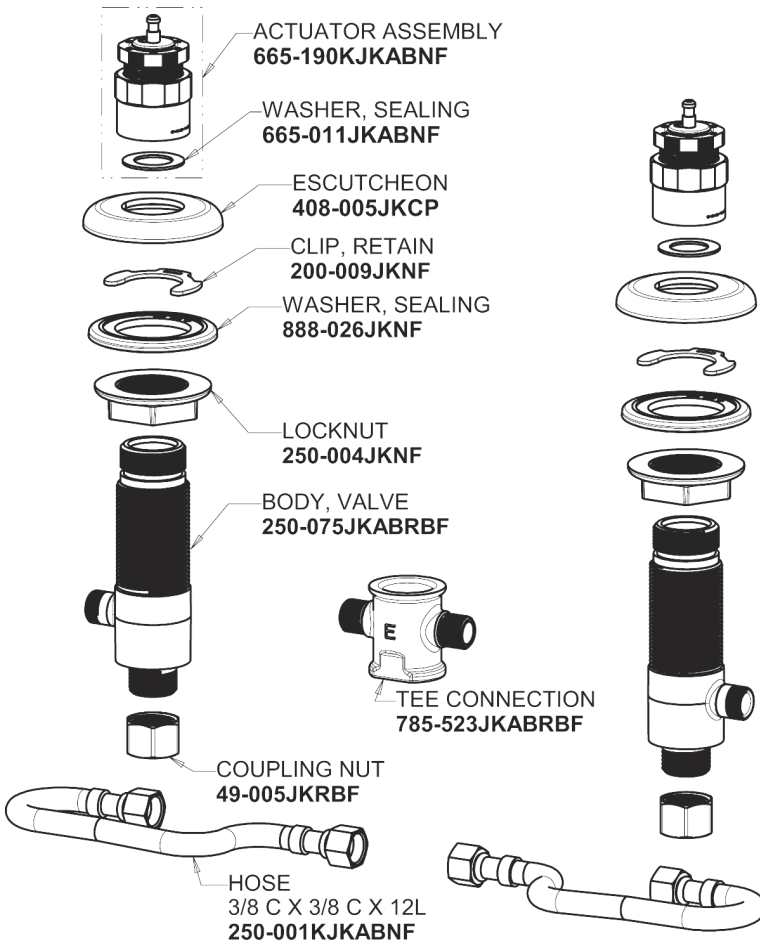

Repair Parts

404-HZV665E39ABCP

Concealed Hot and Cold Water Metering Sink Faucet

**CHICAGO
FAUCETS**

a Geberit company

Base Parts:

401-601KJKCP

For Technical Assistance:

Concealed Hot and Cold Water Metering Sink Faucet

**CHICAGO
FAUCETS** 

a Geberit company

1-3/4" Vandal Proof Push Handle
665-PSHJKCP_pair

0.35 GPM (1.3 L/min) Vandal Proof Econo-Flo Non-Aerating
Outlet
E39VPJKABCP