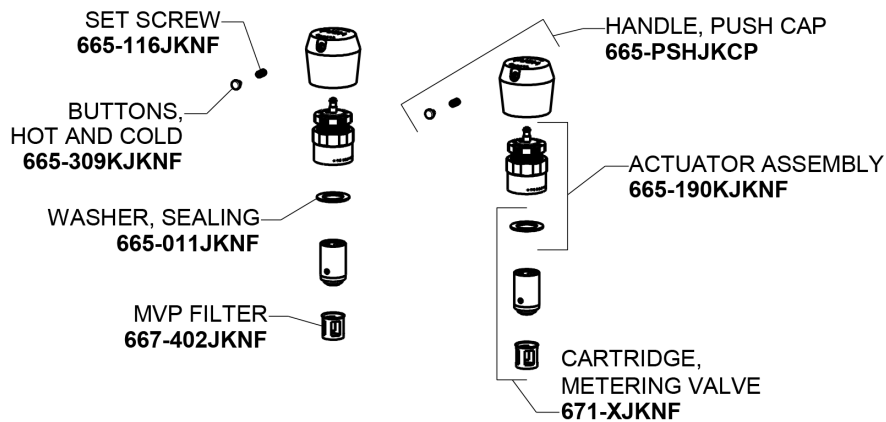

Concealed Hot and Cold Water Metering Sink Faucet

**CHICAGO
FAUCETS** 

a Geberit company

1-3/4" Vandal Proof Push Handle
665-PSHJKCP_pair

0.35 GPM (1.3 L/min) Vandal Proof Econo-Flo Non-Aerating
Outlet
E39VPJKABCP