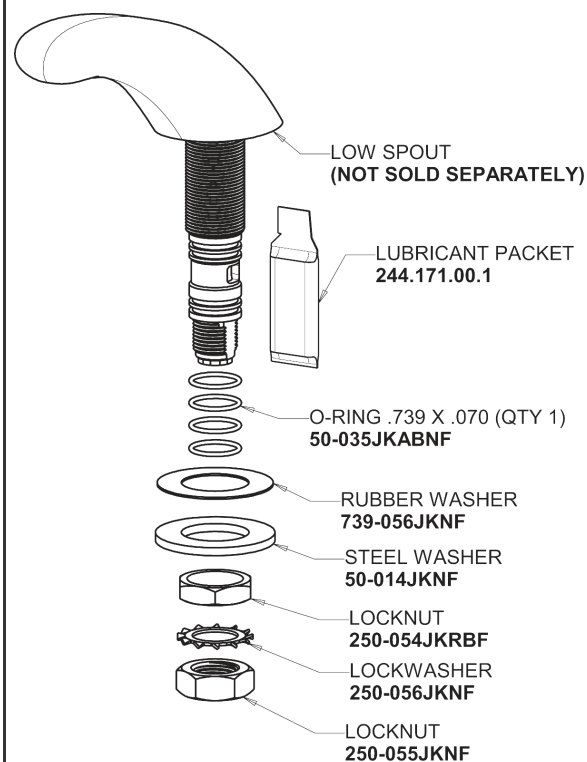

Repair Parts

404-VE64-636ABCP

Concealed Hot and Cold Water Metering Sink Faucet

**CHICAGO
FAUCETS**

a Geberit company

Base Parts:

401-601KJKCP

For Technical Assistance:

Concealed Hot and Cold Water Metering Sink Faucet

a Geberit company

2-1/8" Single Wing Canopy Handle
636-PRJKCP

1.0 GPM (3.8 L/min) Vandal Proof Non-Aerating Laminar
Outlet
E64VPJKABCP

Quartern Compression Cartridge (pair)
1-099XTJKABNF (right)
1-100XTJKABNF (left)