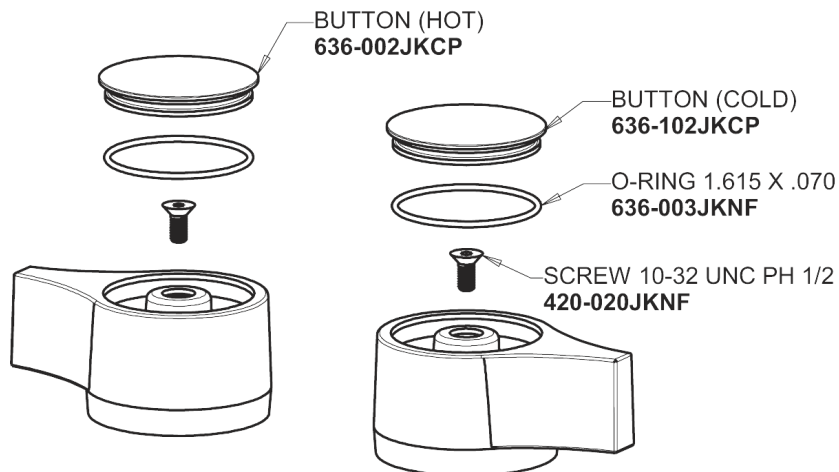

Repair Parts

404-VE64-636ABCP

Concealed Hot and Cold Water Metering Sink Faucet

**CHICAGO
FAUCETS**

a Geberit company

Base Parts:

401-601KJKCP

For Technical Assistance:

Concealed Hot and Cold Water Metering Sink Faucet

a Geberit company

2-1/8" Single Wing Canopy Handle
636-PRJKCP

1.0 GPM (3.8 L/min) Vandal Proof Non-Aerating Laminar
Outlet
E64VPJKABCP

Quartern Compression Cartridge (pair)
1-099XTJKABNF (right)
1-100XTJKABNF (left)