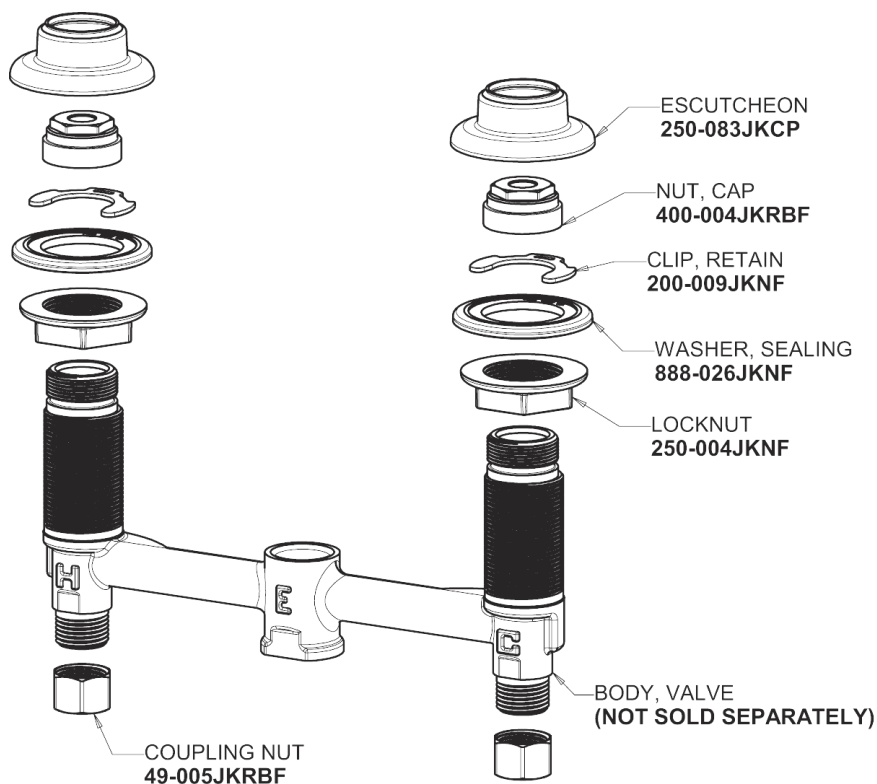

Repair Parts

404-VE64-636ABCP

Concealed Hot and Cold Water Metering Sink Faucet

**CHICAGO
FAUCETS**

a Geberit company

Base Parts:

401-601KJKCP

For Technical Assistance:

Concealed Hot and Cold Water Metering Sink Faucet

a Geberit company

2-1/8" Single Wing Canopy Handle
636-PRJKCP

1.0 GPM (3.8 L/min) Vandal Proof Non-Aerating Laminar
Outlet
E64VPJKABCP

Quartern Compression Cartridge (pair)
1-099XTJKABNF (right)
1-100XTJKABNF (left)