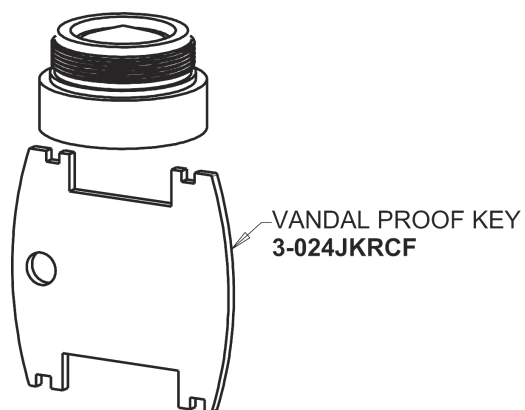

Repair Parts

404-VE64-636ABCP

Concealed Hot and Cold Water Metering Sink Faucet

**CHICAGO
FAUCETS**

a Geberit company

Base Parts:

401-601KJKCP

For Technical Assistance:

Concealed Hot and Cold Water Metering Sink Faucet

a Geberit company

2-1/8" Single Wing Canopy Handle
636-PRJKCP

1.0 GPM (3.8 L/min) Vandal Proof Non-Aerating Laminar
Outlet
E64VPJKABCP

Quartern Compression Cartridge (pair)
1-099XTJKABNF (right)
1-100XTJKABNF (left)