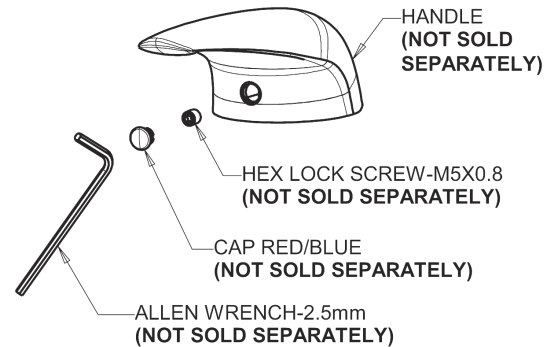

Repair Parts

410-E64VPABCP

Single Lever Hot and Cold Water Mixing Sink Faucet

**CHICAGO
FAUCETS** 

a Geberit company

410 Series Single-Hole, Single-Lever Base Parts:

4-1/4" Lever Handle 420-030KJKCP

1.0 GPM (3.8 L/min) Vandal Proof Non-Aerating Laminar Outlet E64VPJKABCP