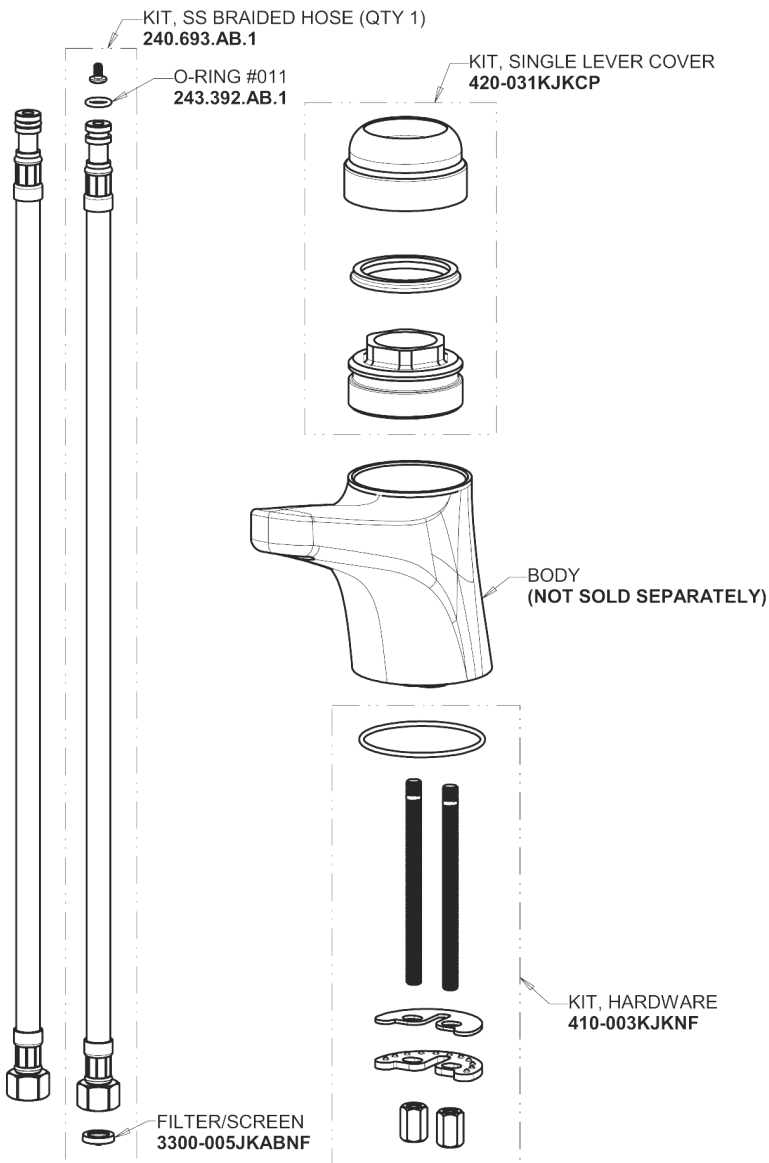

Repair Parts

410-E64VPABCP

Single Lever Hot and Cold Water Mixing Sink Faucet

**CHICAGO
FAUCETS** 

a Geberit company

410 Series Single-Hole, Single-Lever Base Parts:

4-1/4" Lever Handle 420-030KJKCP

1.0 GPM (3.8 L/min) Vandal Proof Non-Aerating Laminar Outlet E64VPJKABCP

Ceramic Cartridge, Volume and Temperature Control 410-XJKABNF

For Technical Assistance:

Phone: 800-TEC-TRUE (832-8783)

Email: techsupport.us@chicagofaucets.com

2100 South Clearwater Drive

Des Plaines, IL 60018