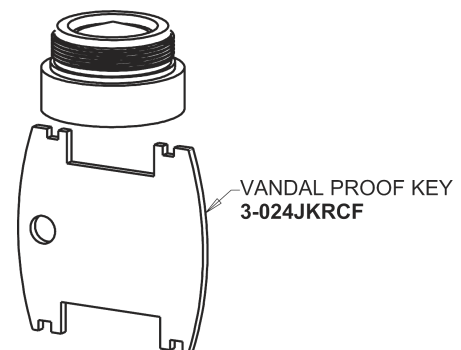

Repair Parts

410-E64VPABCP

Single Lever Hot and Cold Water Mixing Sink Faucet

**CHICAGO
FAUCETS** 

a Geberit company

410 Series Single-Hole, Single-Lever Base Parts:

4-1/4" Lever Handle 420-030KJKCP

1.0 GPM (3.8 L/min) Vandal Proof Non-Aerating Laminar Outlet E64VPJKABCP