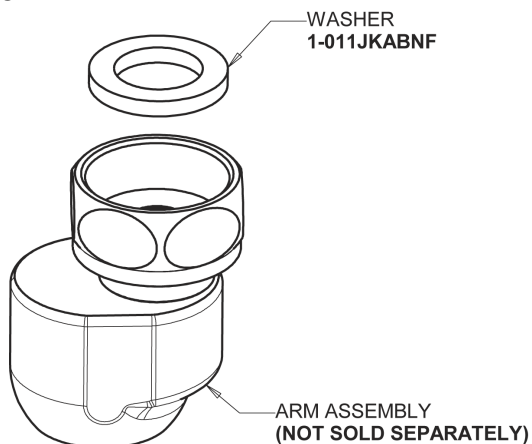

Repair Parts

509-GASXKCAB

Pre-Rinse Fitting with 613-A Adapta-Faucet

**CHICAGO
FAUCETS**

a Geberit company

Base Parts:

Adapta-Faucet with Pre-Rinse Hose and Handle 613-AL9E1-83-58-853

For Technical Assistance:

Pre-Rinse Fitting with 613-A Adapta-Faucet

**CHICAGO
FAUCETS**

a Geberit company

2-3/8" Lever Handle
369-PRJKCP

Pre-Rinse Spray Valve
99-ASAB

Ceramic 1/4-Turn Cartridge with Check Valve (pair)
1-099XKCJKABNF (right)
1-100XKCJKABNF (left)

3/8" Offset Inlet Supply Arm
GJKABCP

Wall Flange
1-055JKCP

For Technical Assistance:

Phone: 800-TEC-TRUE (832-8783)

Email: techsupport.us@chicagofaucets.com

2100 South Clearwater Drive

Des Plaines, IL 60018