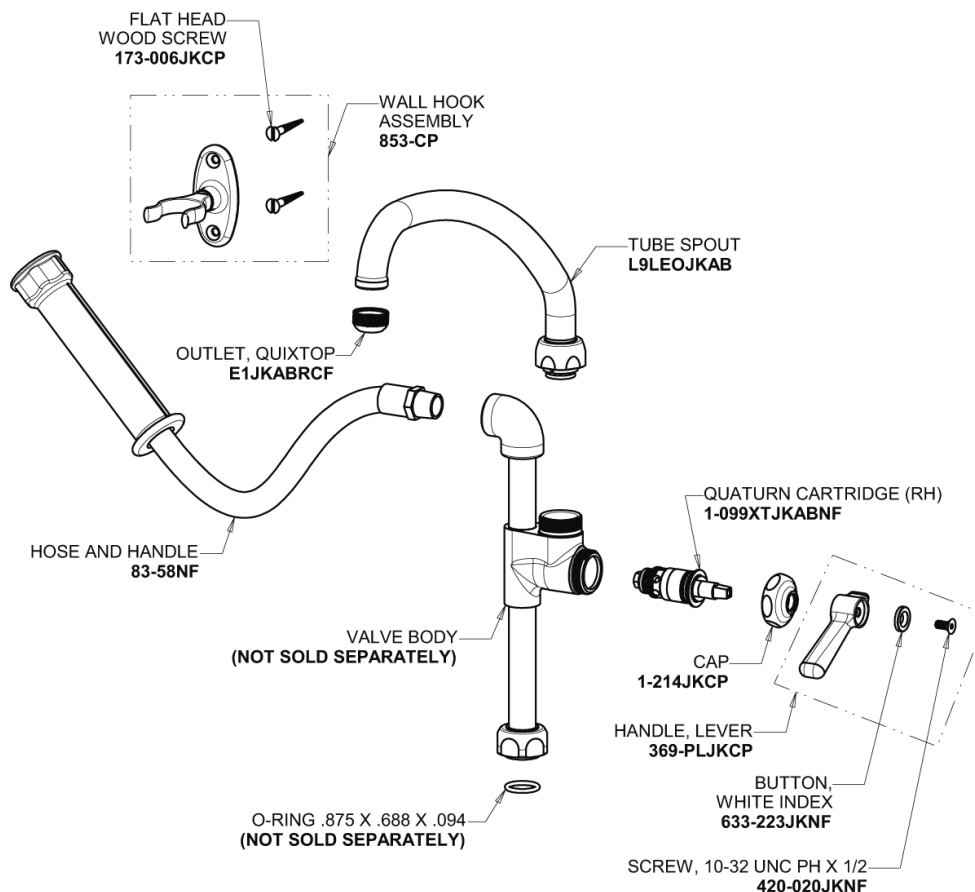

Repair Parts

509-GASXKCAB

Pre-Rinse Fitting with 613-A Adapta-Faucet

**CHICAGO
FAUCETS**

a Geberit company

Base Parts:

Adapta-Faucet with Pre-Rinse Hose and Handle 613-AL9E1-83-58-853

For Technical Assistance:

Pre-Rinse Fitting with 613-A Adapta-Faucet

**CHICAGO
FAUCETS**

a Geberit company

2-3/8" Lever Handle
369-PRJKCP

Pre-Rinse Spray Valve
99-ASAB

Ceramic 1/4-Turn Cartridge with Check Valve (pair)
1-099XKCJKABNF (right)
1-100XKCJKABNF (left)

3/8" Offset Inlet Supply Arm
GJKABCP

Wall Flange
1-055JKCP

For Technical Assistance:

Phone: 800-TEC-TRUE (832-8783)

Email: techsupport.us@chicagofaucets.com

2100 South Clearwater Drive

Des Plaines, IL 60018