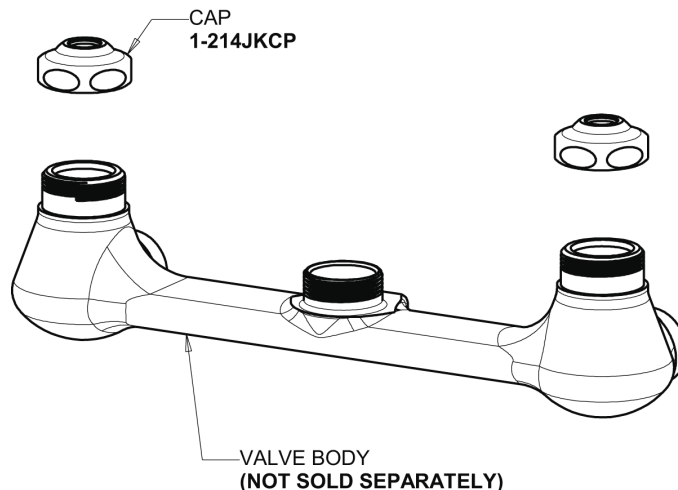

Repair Parts

509-GASXKCAB

Pre-Rinse Fitting with 613-A Adapta-Faucet

**CHICAGO
FAUCETS**

a Geberit company

Base Parts:

Adapta-Faucet with Pre-Rinse Hose and Handle 613-AL9E1-83-58-853

For Technical Assistance:

Pre-Rinse Fitting with 613-A Adapta-Faucet

**CHICAGO
FAUCETS**

a Geberit company

2-3/8" Lever Handle
369-PRJKCP

Pre-Rinse Spray Valve
99-ASAB

Ceramic 1/4-Turn Cartridge with Check Valve (pair)
1-099XKCJKABNF (right)
1-100XKCJKABNF (left)