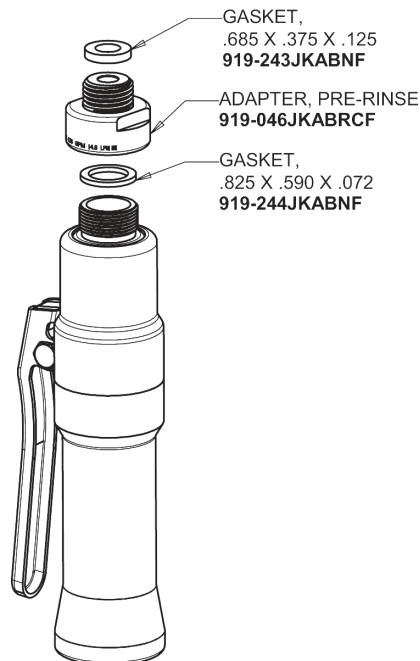

Repair Parts

509-GASXKCAB

Pre-Rinse Fitting with 613-A Adapta-Faucet

**CHICAGO
FAUCETS**

a Geberit company

Base Parts:

Adapta-Faucet with Pre-Rinse Hose and Handle 613-AL9E1-83-58-853

For Technical Assistance:

Pre-Rinse Fitting with 613-A Adapta-Faucet

**CHICAGO
FAUCETS**

a Geberit company

2-3/8" Lever Handle
369-PRJKCP

Pre-Rinse Spray Valve
99-ASAB

Ceramic 1/4-Turn Cartridge with Check Valve (pair)
1-099XKCJKABNF (right)
1-100XKCJKABNF (left)

3/8" Offset Inlet Supply Arm
GJKABCP

Wall Flange
1-055JKCP

For Technical Assistance:

Phone: 800-TEC-TRUE (832-8783)

Email: techsupport.us@chicagofaucets.com

2100 South Clearwater Drive

Des Plaines, IL 60018