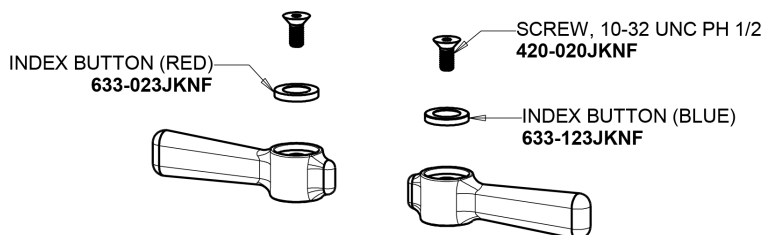

Pre-Rinse Fitting with 613-A Adapta-Faucet

**CHICAGO
FAUCETS**

a Geberit company

2-3/8" Lever Handle
369-PRJKCP

Pre-Rinse Spray Valve
99-ASAB

Ceramic 1/4-Turn Cartridge with Check Valve (pair)
1-099XKCJKABNF (right)
1-100XKCJKABNF (left)