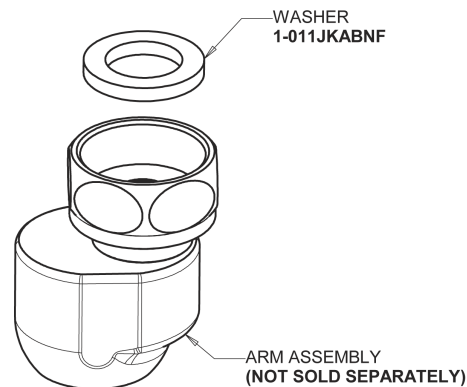

Repair Parts

510-G204WSXKCAB

Wall Mounted Pre-Rinse Fitting

**CHICAGO
FAUCETS**

a Geberit company

Base for 510 Series Pre-rinse Fittings

Base Parts:

4-Arm Handle 204-PRJKCP

Ceramic 1/4-Turn Cartridge with Check Valve (pair) 1-099XKCJKABNF (right) 1-100XKCJKABNF (left)

Pre-Rinse Riser 919-SLEAABCP

For Technical Assistance:

Phone: 800-TEC-TRUE (832-8783)

Email: techsupport.us@chicagofaucets.com

2100 South Clearwater Drive
Des Plaines, IL 60018
Phone: 847-803-5000
chicagofaucets.com

Repair Parts

510-G204WSXKCAB

Wall Mounted Pre-Rinse Fitting

**CHICAGO
FAUCETS** 

a Geberit company

Pre-Rinse Spray Valve
90-LABCP

Shank Assembly
932-001KJKABRBF

Wall Flange
1-055JKCP

3/8" Offset Inlet Supply Arm
GJKABCP

For Technical Assistance:

Phone: 800-TEC-TRUE (832-8783)

Email: techsupport.us@chicagofaucets.com

2100 South Clearwater Drive