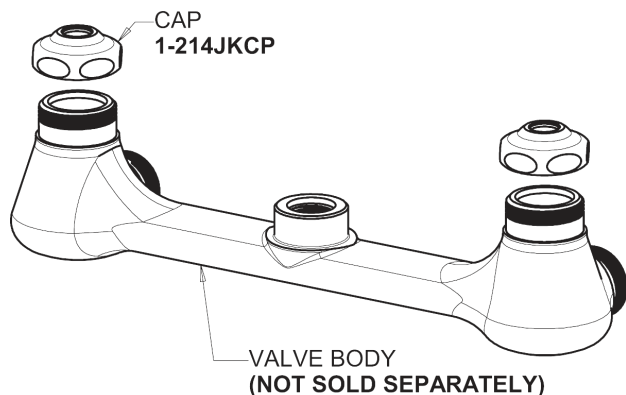

Repair Parts

510-G204WSXKCAB

Wall Mounted Pre-Rinse Fitting

**CHICAGO
FAUCETS**

a Geberit company

Base for 510 Series Pre-rinse Fittings

Base Parts:

4-Arm Handle 204-PRJKCP

Ceramic 1/4-Turn Cartridge with Check Valve (pair) 1-099XKCJKABNF (right) 1-100XKCJKABNF (left)

Pre-Rinse Riser 919-SLEAABCP

For Technical Assistance:

Phone: 800-TEC-TRUE (832-8783)

Email: techsupport.us@chicagofaucets.com

2100 South Clearwater Drive
Des Plaines, IL 60018
Phone: 847-803-5000
chicagofaucets.com

Repair Parts

510-G204WSXKCAB

Wall Mounted Pre-Rinse Fitting

**CHICAGO
FAUCETS** 

a Geberit company

Pre-Rinse Spray Valve
90-LABCP