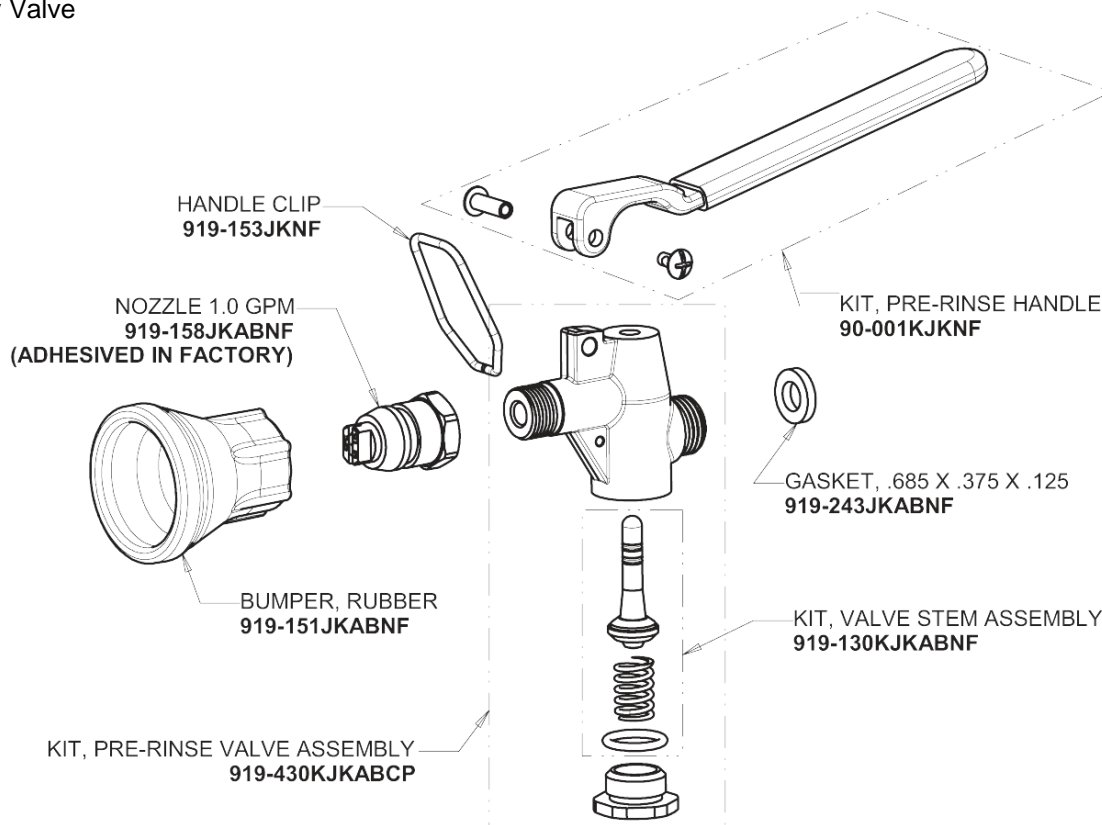

Repair Parts

510-G204WSXKCAB

Wall Mounted Pre-Rinse Fitting

**CHICAGO
FAUCETS**

a Geberit company

Base for 510 Series Pre-rinse Fittings

Base Parts:

4-Arm Handle 204-PRJKCP

Ceramic 1/4-Turn Cartridge with Check Valve (pair) 1-099XKCJKABNF (right) 1-100XKCJKABNF (left)

Pre-Rinse Riser 919-SLEAABCP

For Technical Assistance:

Phone: 800-TEC-TRUE (832-8783)

Email: techsupport.us@chicagofaucets.com

2100 South Clearwater Drive
Des Plaines, IL 60018
Phone: 847-803-5000
chicagofaucets.com

Repair Parts

510-G204WSXKCAB

Wall Mounted Pre-Rinse Fitting

**CHICAGO
FAUCETS** 

a Geberit company

Pre-Rinse Spray Valve
90-LABCP

Shank Assembly
932-001KJKABRBF

Wall Flange
1-055JKCP

3/8" Offset Inlet Supply Arm
GJKABCP

For Technical Assistance:

Phone: 800-TEC-TRUE (832-8783)

Email: techsupport.us@chicagofaucets.com

2100 South Clearwater Drive