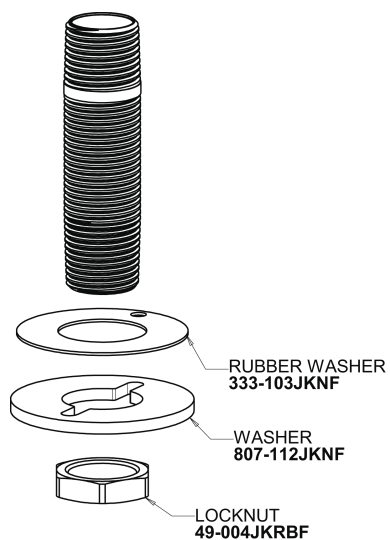

Repair Parts

510-G204WSXKCAB

Wall Mounted Pre-Rinse Fitting

**CHICAGO
FAUCETS**

a Geberit company

Base for 510 Series Pre-rinse Fittings

Base Parts:

4-Arm Handle 204-PRJKCP

Ceramic 1/4-Turn Cartridge with Check Valve (pair) 1-099XKCJKABNF (right) 1-100XKCJKABNF (left)

Pre-Rinse Riser 919-SLEAABCP

For Technical Assistance:

Phone: 800-TEC-TRUE (832-8783)

Email: techsupport.us@chicagofaucets.com

2100 South Clearwater Drive
Des Plaines, IL 60018
Phone: 847-803-5000
chicagofaucets.com

Repair Parts

510-G204WSXKCAB

Wall Mounted Pre-Rinse Fitting

**CHICAGO
FAUCETS** 

a Geberit company

Pre-Rinse Spray Valve
90-LABCP

Shank Assembly
932-001KJKABRBF

Wall Flange
1-055JKCP

3/8" Offset Inlet Supply Arm
GJKABCP

For Technical Assistance:

Phone: 800-TEC-TRUE (832-8783)

Email: techsupport.us@chicagofaucets.com

2100 South Clearwater Drive