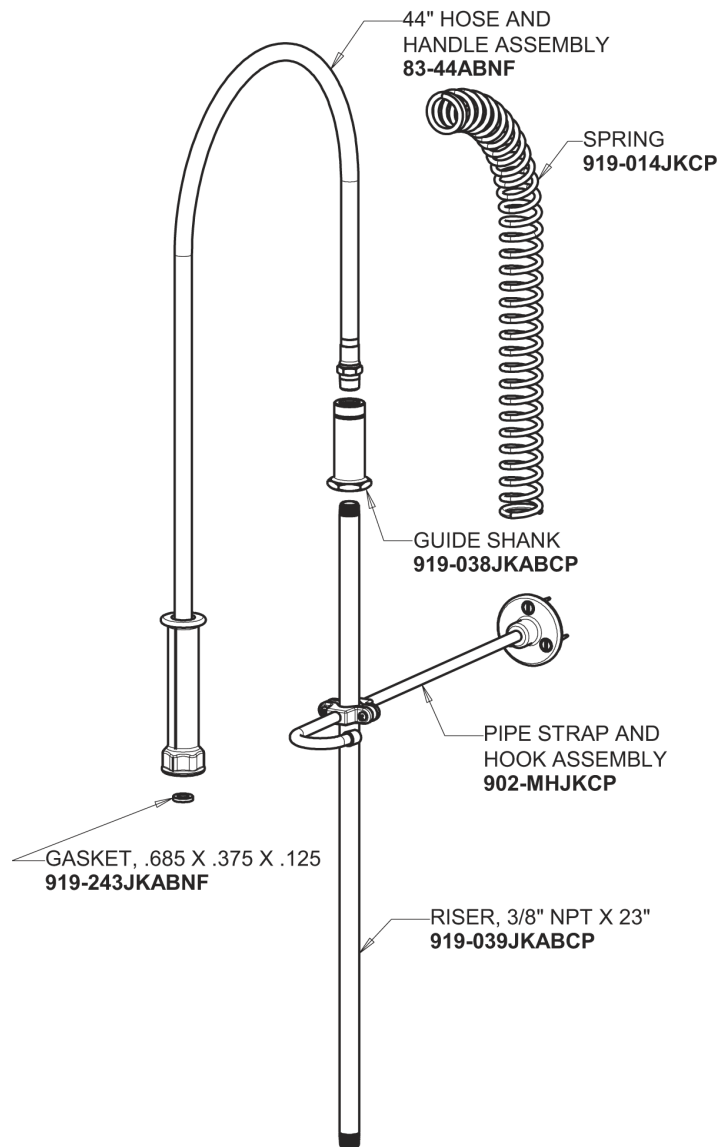

Repair Parts

510-G204WSXKCAB

Wall Mounted Pre-Rinse Fitting

**CHICAGO
FAUCETS**

a Geberit company

Base for 510 Series Pre-rinse Fittings

Base Parts:

4-Arm Handle 204-PRJKCP

Ceramic 1/4-Turn Cartridge with Check Valve (pair) 1-099XKCJKABNF (right) 1-100XKCJKABNF (left)

Pre-Rinse Riser 919-SLEAABCP

For Technical Assistance:

Phone: 800-TEC-TRUE (832-8783)

Email: techsupport.us@chicagofaucets.com

2100 South Clearwater Drive
Des Plaines, IL 60018
Phone: 847-803-5000
chicagofaucets.com

Repair Parts

510-G204WSXKCAB

Wall Mounted Pre-Rinse Fitting

**CHICAGO
FAUCETS** 

a Geberit company

Pre-Rinse Spray Valve
90-LABCP

Shank Assembly
932-001KJKABRBF

Wall Flange
1-055JKCP

3/8" Offset Inlet Supply Arm
GJKABCP

For Technical Assistance:

Phone: 800-TEC-TRUE (832-8783)

Email: techsupport.us@chicagofaucets.com

2100 South Clearwater Drive