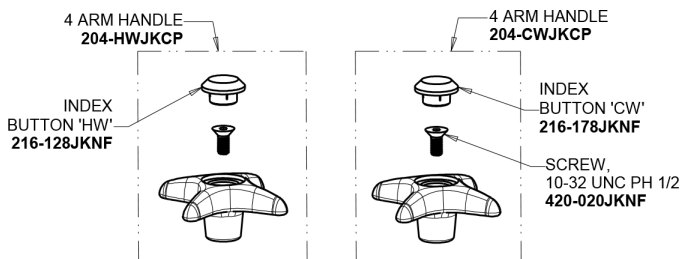

Repair Parts

510-G204WSXKCAB

Wall Mounted Pre-Rinse Fitting

**CHICAGO
FAUCETS**

a Geberit company

Base for 510 Series Pre-rinse Fittings

Base Parts:

4-Arm Handle 204-PRJKCP

Ceramic 1/4-Turn Cartridge with Check Valve (pair) 1-099XKCJKABNF (right) 1-100XKCJKABNF (left)

Pre-Rinse Riser 919-SLEAABCP

For Technical Assistance:

Phone: 800-TEC-TRUE (832-8783)

Email: techsupport.us@chicagofaucets.com