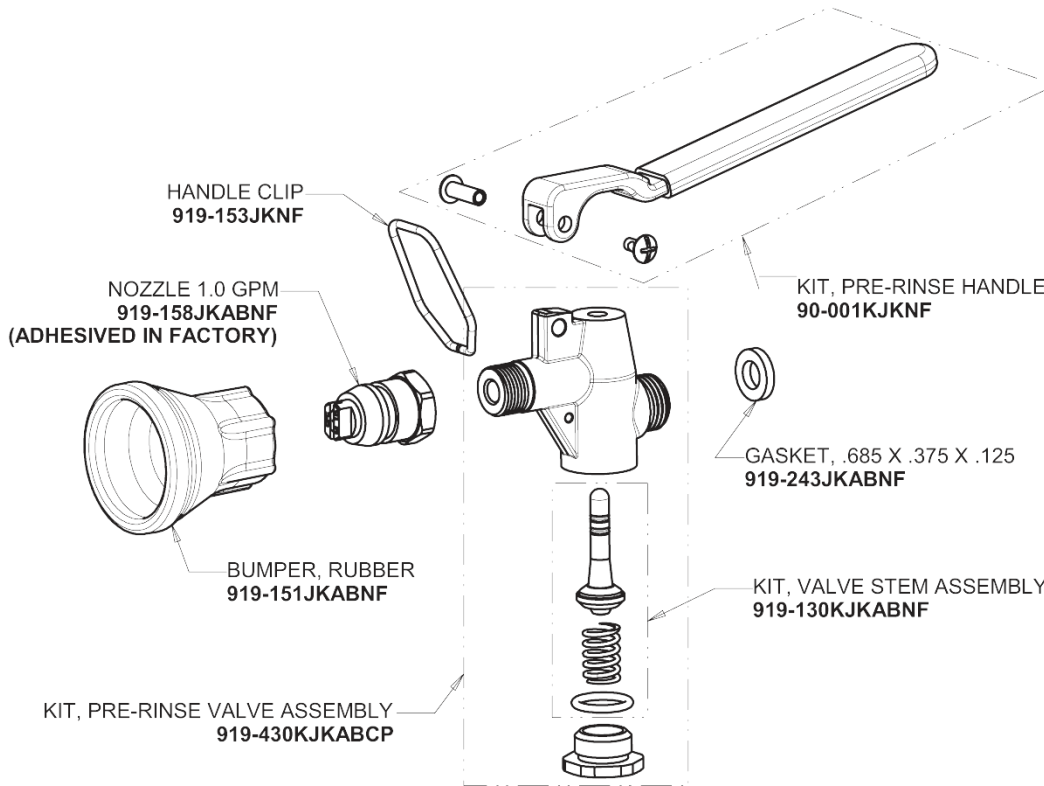

Repair Parts

510-G613L15XKCAB

Pre-Rinse Fitting with 613-A Adapta-Faucet

**CHICAGO
FAUCETS**

a Geberit company

Base Parts:

2-3/8" Lever Handle 369-PRJKCP

Adapta-Faucet with Pre-Rinse Riser 613-AL15E1-919S

Pre-Rinse Fitting with 613-A Adapta-Faucet

**CHICAGO
FAUCETS** 

a Geberit company

Pre-Rinse Spray Valve
90-LABCP

Ceramic 1/4-Turn Cartridge with Check Valve (pair)
1-099XKCJKABNF (right)
1-100XKCJKABNF (left)