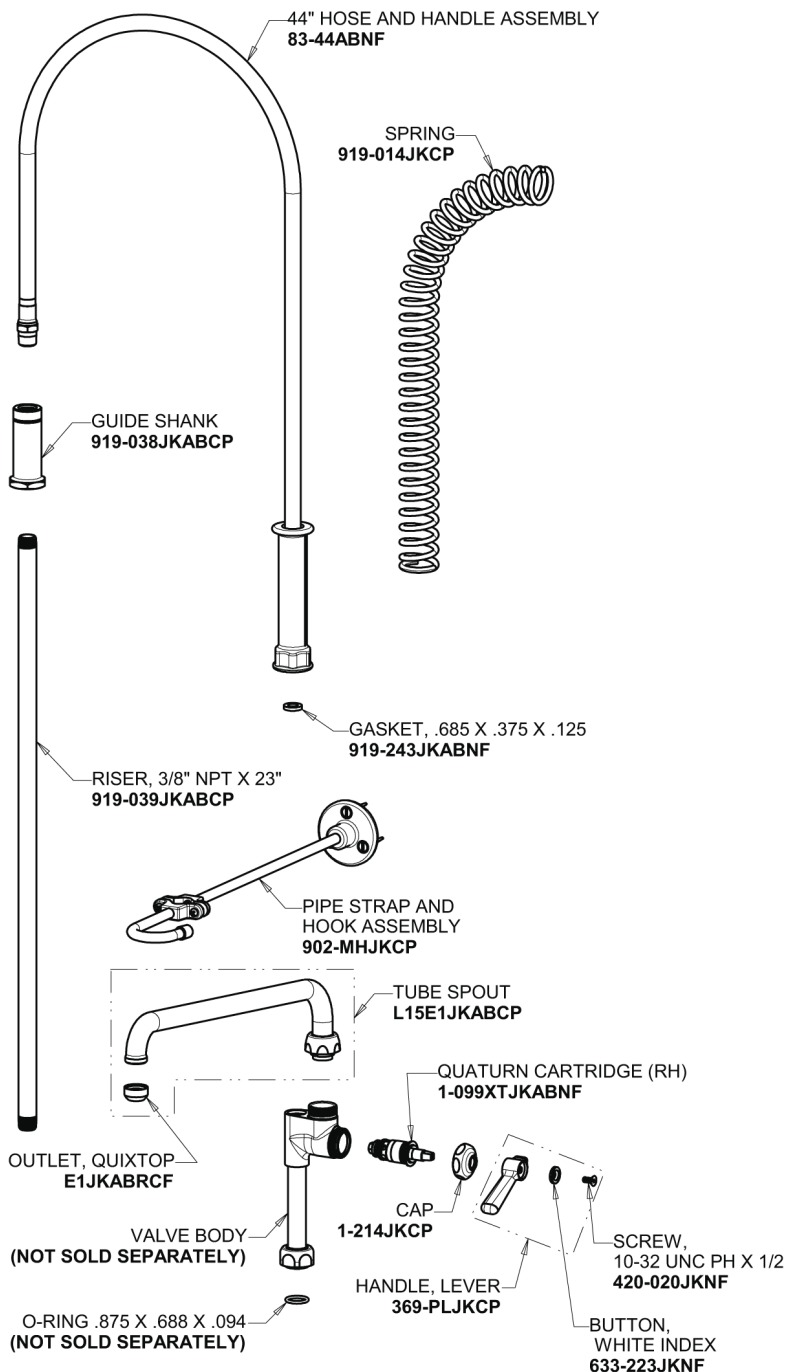

Repair Parts

510-G613L15XKCAB

Pre-Rinse Fitting with 613-A Adapta-Faucet

**CHICAGO
FAUCETS**

a Geberit company

Base Parts:

2-3/8" Lever Handle 369-PRJKCP

Adapta-Faucet with Pre-Rinse Riser 613-AL15E1-919S

Pre-Rinse Fitting with 613-A Adapta-Faucet

**CHICAGO
FAUCETS** 

a Geberit company

Pre-Rinse Spray Valve
90-LABCP

Ceramic 1/4-Turn Cartridge with Check Valve (pair)
1-099XKCJKABNF (right)
1-100XKCJKABNF (left)

Wall Flange
1-055JKCP

3/8" Offset Inlet Supply Arm
GJKABCP

For Technical Assistance:

Phone: 800-TEC-TRUE (832-8783)

Email: techsupport.us@chicagofaucets.com

2100 South Clearwater Drive

Des Plaines, IL 60018