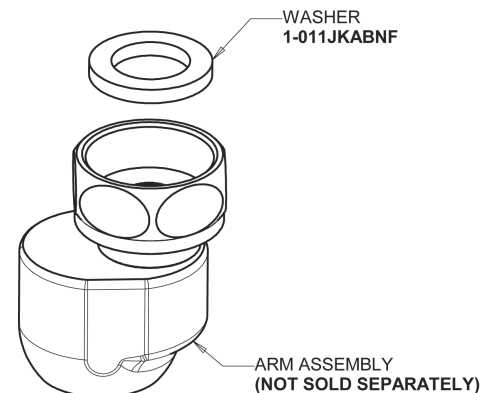

Repair Parts

510-G613L15XKCAB

Pre-Rinse Fitting with 613-A Adapta-Faucet

**CHICAGO
FAUCETS**

a Geberit company

Base Parts:

2-3/8" Lever Handle 369-PRJKCP

Adapta-Faucet with Pre-Rinse Riser 613-AL15E1-919S

Pre-Rinse Fitting with 613-A Adapta-Faucet

**CHICAGO
FAUCETS** 

a Geberit company

Pre-Rinse Spray Valve
90-LABCP

Ceramic 1/4-Turn Cartridge with Check Valve (pair)
1-099XKCJKABNF (right)
1-100XKCJKABNF (left)

Wall Flange
1-055JKCP

3/8" Offset Inlet Supply Arm
GJKABCP

For Technical Assistance:

Phone: 800-TEC-TRUE (832-8783)

Email: techsupport.us@chicagofaucets.com

2100 South Clearwater Drive

Des Plaines, IL 60018