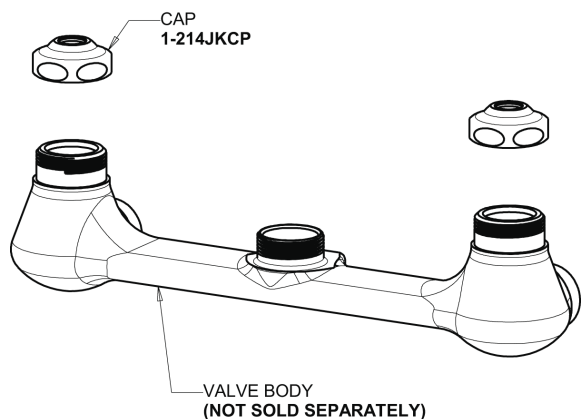

Repair Parts

510-G613L15XKCAB

Pre-Rinse Fitting with 613-A Adapta-Faucet

**CHICAGO
FAUCETS**

a Geberit company

Base Parts:

2-3/8" Lever Handle 369-PRJKCP

Adapta-Faucet with Pre-Rinse Riser 613-AL15E1-919S

Pre-Rinse Fitting with 613-A Adapta-Faucet

**CHICAGO
FAUCETS** 

a Geberit company

Pre-Rinse Spray Valve
90-LABCP

Ceramic 1/4-Turn Cartridge with Check Valve (pair)
1-099XKCJKABNF (right)
1-100XKCJKABNF (left)