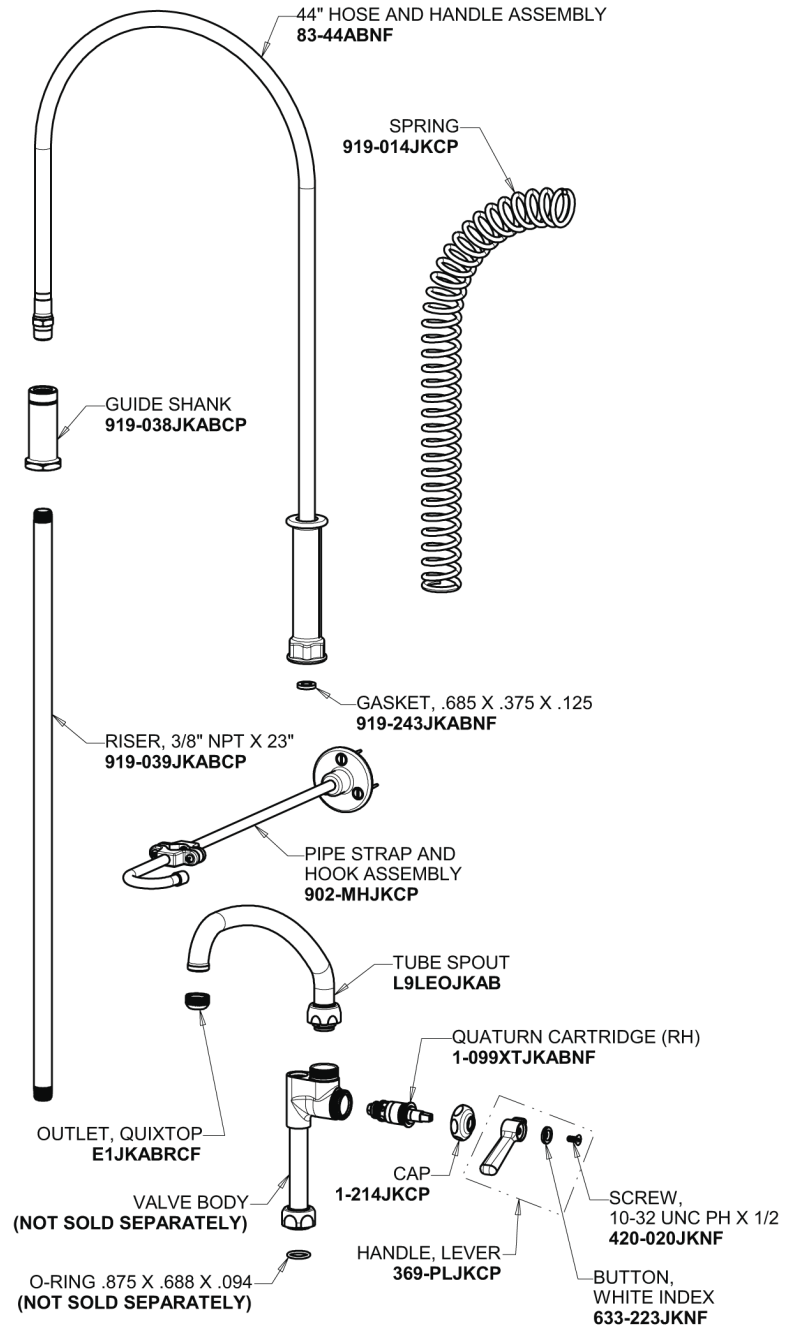

Repair Parts

510-G613XKCAB

Pre-Rinse Fitting with 613-A Adapta-Faucet

**CHICAGO
FAUCETS**

a Geberit company

Base Parts:

2-3/8" Lever Handle
369-PRJKCP

Adapta-Faucet with Pre-Rinse Riser
613-AL9E1-919S

510-G613XKCAB

Pre-Rinse Fitting with 613-A Adapta-Faucet

**CHICAGO
FAUCETS** 

a Geberit company

Pre-Rinse Spray Valve
90-LABCP

Ceramic 1/4-Turn Cartridge with Check Valve (pair)

1-099XKCJKABNF (right)
1-100XKCJKABNF (left)

Wall Flange
1-055JKCP

3/8" Offset Inlet Supply Arm
GJKABCP

For Technical Assistance:

Phone: 800-TEC-TRUE (832-8783)

Email: techsupport.us@chicagofaucets.com

2100 South Clearwater Drive

Des Plaines, IL 60018