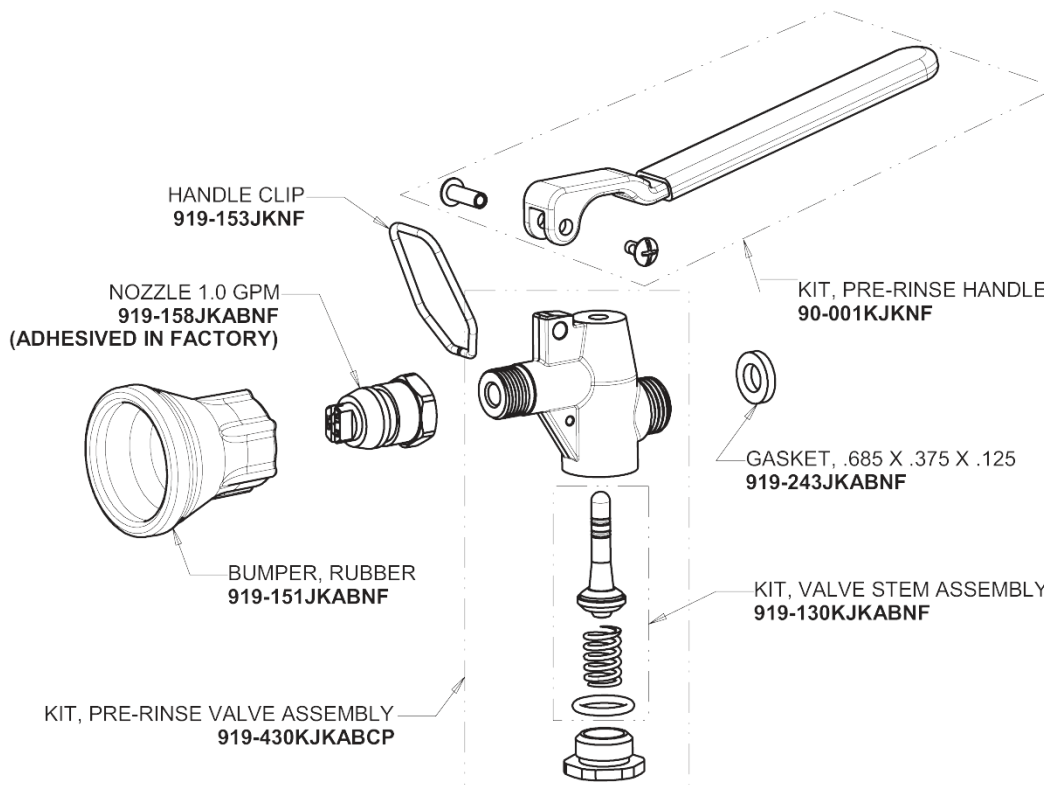

Repair Parts

510-G613XKCAB

Pre-Rinse Fitting with 613-A Adapta-Faucet

**CHICAGO
FAUCETS**

a Geberit company

Base Parts:

2-3/8" Lever Handle
369-PRJKCP

Adapta-Faucet with Pre-Rinse Riser
613-AL9E1-919S

510-G613XKCAB

Pre-Rinse Fitting with 613-A Adapta-Faucet

**CHICAGO
FAUCETS** 

a Geberit company

Pre-Rinse Spray Valve
90-LABCP

Ceramic 1/4-Turn Cartridge with Check Valve (pair)

1-099XKCJKABNF (right)
1-100XKCJKABNF (left)