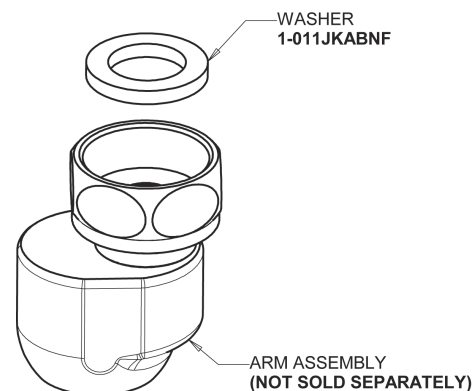

Repair Parts

510-G613XKCAB

Pre-Rinse Fitting with 613-A Adapta-Faucet

**CHICAGO
FAUCETS**

a Geberit company

Base Parts:

2-3/8" Lever Handle
369-PRJKCP

Adapta-Faucet with Pre-Rinse Riser
613-AL9E1-919S

510-G613XKCAB

Pre-Rinse Fitting with 613-A Adapta-Faucet

**CHICAGO
FAUCETS** 

a Geberit company

Pre-Rinse Spray Valve
90-LABCP

Ceramic 1/4-Turn Cartridge with Check Valve (pair)

1-099XKCJKABNF (right)
1-100XKCJKABNF (left)

Wall Flange
1-055JKCP

3/8" Offset Inlet Supply Arm
GJKABCP

For Technical Assistance:

Phone: 800-TEC-TRUE (832-8783)

Email: techsupport.us@chicagofaucets.com

2100 South Clearwater Drive

Des Plaines, IL 60018