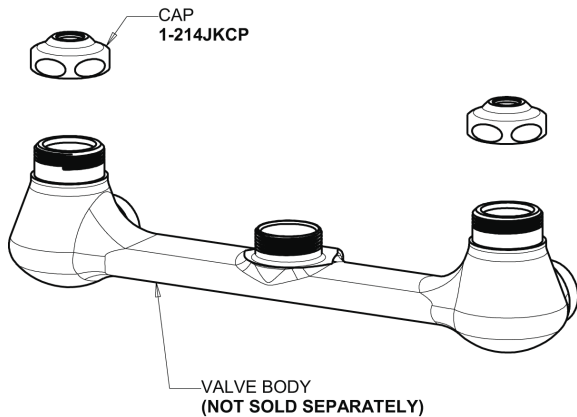

Repair Parts

510-G613XKCAB

Pre-Rinse Fitting with 613-A Adapta-Faucet

**CHICAGO
FAUCETS**

a Geberit company

Base Parts:

2-3/8" Lever Handle
369-PRJKCP

Adapta-Faucet with Pre-Rinse Riser
613-AL9E1-919S

510-G613XKCAB

Pre-Rinse Fitting with 613-A Adapta-Faucet

**CHICAGO
FAUCETS** 

a Geberit company

Pre-Rinse Spray Valve
90-LABCP

Ceramic 1/4-Turn Cartridge with Check Valve (pair)

1-099XKCJKABNF (right)
1-100XKCJKABNF (left)