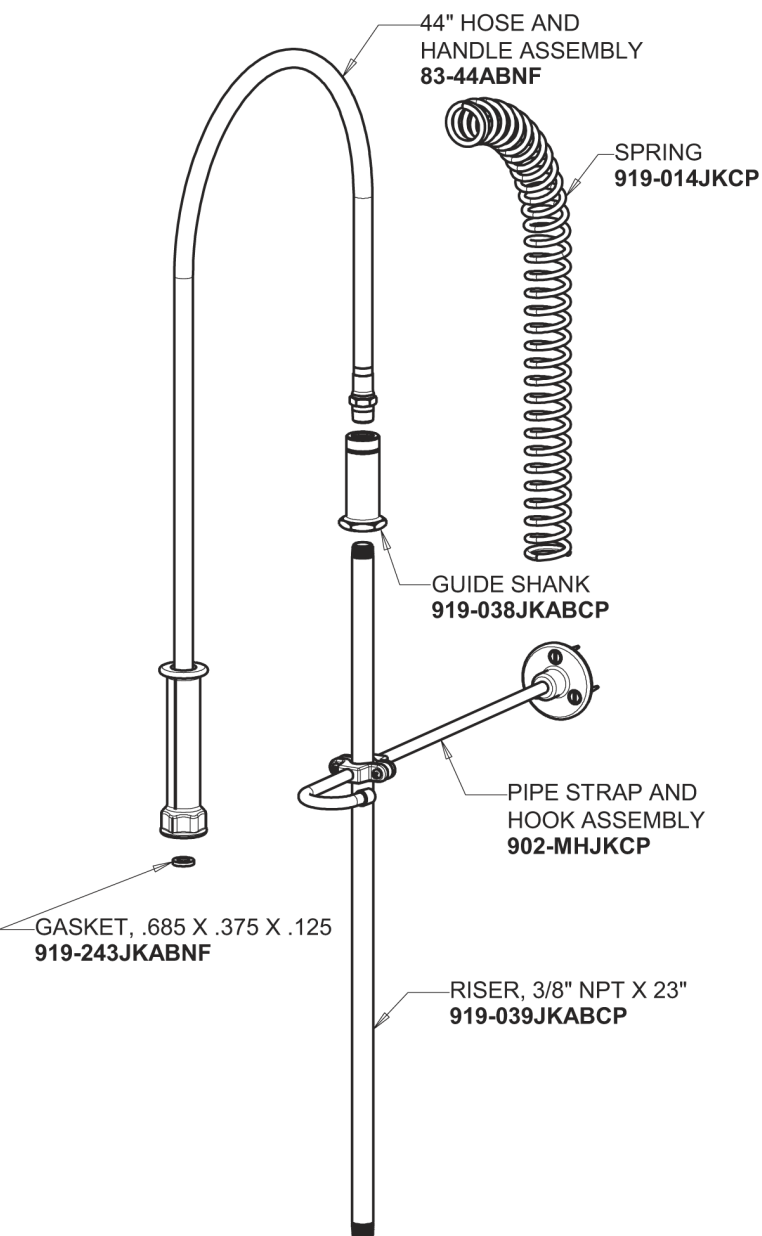

# Repair Parts

510-GASWSLXKCAB

Wall Mounted Pre-Rinse Fitting

**CHICAGO  
FAUCETS**

a Geberit company

Base for 510 Series Pre-rinse Fittings

## Base Parts:

2-3/8" Lever Handle  
369-PRJKCP

Pre-Rinse Riser  
919-SLEAABCP

# Repair Parts

510-GASWSLXKCAB

Wall Mounted Pre-Rinse Fitting

**CHICAGO  
FAUCETS**

a Geberit company

Pre-Rinse Spray Valve  
**99-ASAB**

Ceramic 1/4-Turn Cartridge with Check Valve (pair)  
**1-099XKCJKABNF (right)**  
**1-100XKCJKABNF (left)**

Shank Assembly  
**932-001KJKABRBF**

Wall Flange  
**1-055JKCP**

3/8" Offset Inlet Supply Arm  
**GJKABCP**

**For Technical Assistance:**

Phone: 800-TEC-TRUE (832-8783)

Email: [techsupport.us@chicagofaucets.com](mailto:techsupport.us@chicagofaucets.com)