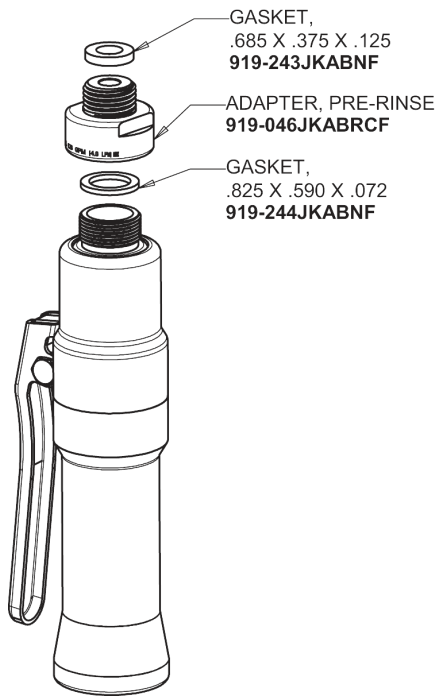

# Repair Parts

510-GASWSLXKCAB

Wall Mounted Pre-Rinse Fitting

**CHICAGO  
FAUCETS**

a Geberit company

Base for 510 Series Pre-rinse Fittings

## Base Parts:

2-3/8" Lever Handle  
369-PRJKCP

Pre-Rinse Riser  
919-SLEAABCP

# Repair Parts

510-GASWSLXKCAB

Wall Mounted Pre-Rinse Fitting

**CHICAGO  
FAUCETS**

a Geberit company

Pre-Rinse Spray Valve  
**99-ASAB**

Ceramic 1/4-Turn Cartridge with Check Valve (pair)  
**1-099XKCJKABNF (right)**  
**1-100XKCJKABNF (left)**

Shank Assembly  
**932-001KJKABRBF**

Wall Flange  
**1-055JKCP**

3/8" Offset Inlet Supply Arm  
**GJKABCP**

**For Technical Assistance:**

Phone: 800-TEC-TRUE (832-8783)

Email: [techsupport.us@chicagofaucets.com](mailto:techsupport.us@chicagofaucets.com)