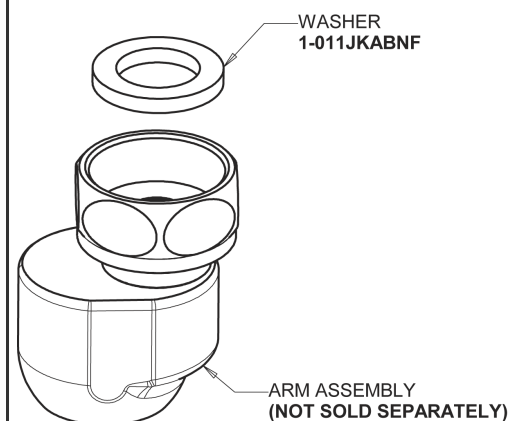

# Repair Parts

510-GASWSLXKCAB

Wall Mounted Pre-Rinse Fitting

**CHICAGO  
FAUCETS**

a Geberit company

Base for 510 Series Pre-rinse Fittings

# Repair Parts

510-GASWSLXKCAB

Wall Mounted Pre-Rinse Fitting

**CHICAGO  
FAUCETS**

a Geberit company

Pre-Rinse Spray Valve  
**99-ASAB**

Ceramic 1/4-Turn Cartridge with Check Valve (pair)  
**1-099XKCJKABNF (right)**  
**1-100XKCJKABNF (left)**

Shank Assembly  
**932-001KJKABRBF**

Wall Flange  
**1-055JKCP**

3/8" Offset Inlet Supply Arm  
**GJKABCP**

**For Technical Assistance:**

Phone: 800-TEC-TRUE (832-8783)

Email: [techsupport.us@chicagofaucets.com](mailto:techsupport.us@chicagofaucets.com)