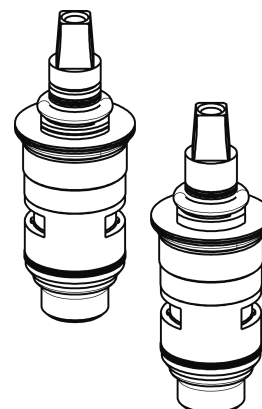

# Repair Parts

510-GASWSLXKCAB

Wall Mounted Pre-Rinse Fitting

**CHICAGO  
FAUCETS**

a Geberit company

Base for 510 Series Pre-rinse Fittings

## Base Parts:

2-3/8" Lever Handle  
369-PRJKCP

Pre-Rinse Riser  
919-SLEAABCP

# Repair Parts

510-GASWSLXKCAB

Wall Mounted Pre-Rinse Fitting

**CHICAGO  
FAUCETS**

a Geberit company

Pre-Rinse Spray Valve  
**99-ASAB**

Ceramic 1/4-Turn Cartridge with Check Valve (pair)  
**1-099XKCJKABNF (right)**  
**1-100XKCJKABNF (left)**

Shank Assembly  
**932-001KJKABRBF**

Wall Flange  
**1-055JKCP**

3/8" Offset Inlet Supply Arm  
**GJKABCP**

**For Technical Assistance:**

Phone: 800-TEC-TRUE (832-8783)

Email: [techsupport.us@chicagofaucets.com](mailto:techsupport.us@chicagofaucets.com)