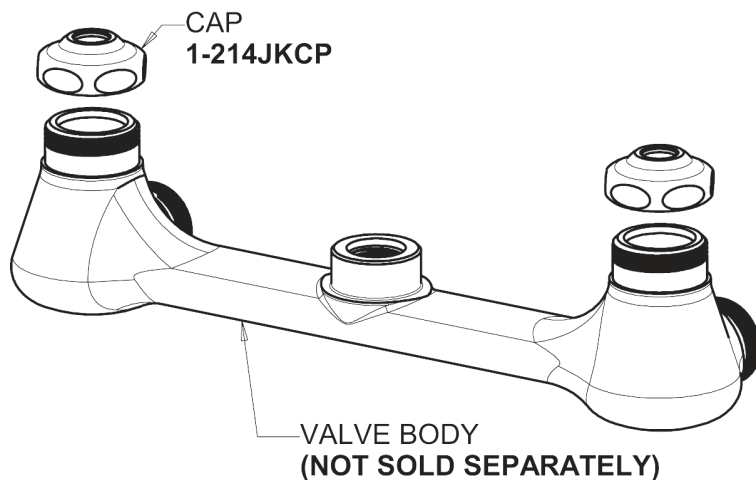

# Repair Parts

510-GASWSLXKCAB

Wall Mounted Pre-Rinse Fitting

**CHICAGO  
FAUCETS**

a Geberit company

Base for 510 Series Pre-rinse Fittings

## Base Parts:

2-3/8" Lever Handle  
369-PRJKCP

Pre-Rinse Riser  
919-SLEAABCP

# Repair Parts

510-GASWSLXKCAB

Wall Mounted Pre-Rinse Fitting

**CHICAGO  
FAUCETS**

a Geberit company

Pre-Rinse Spray Valve  
**99-ASAB**

Ceramic 1/4-Turn Cartridge with Check Valve (pair)  
**1-099XKCJKABNF (right)**  
**1-100XKCJKABNF (left)**