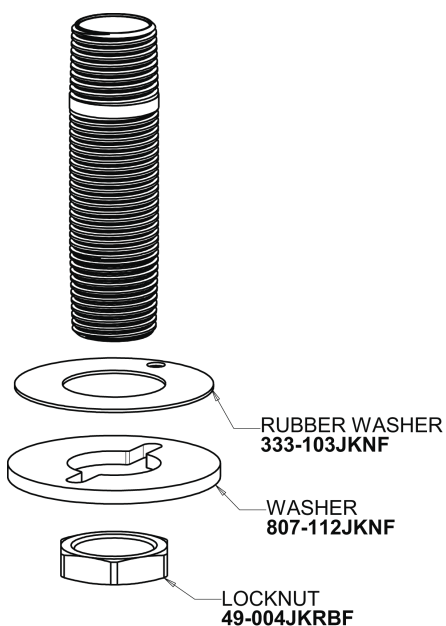

# Repair Parts

510-GASWSLXKCAB

Wall Mounted Pre-Rinse Fitting

**CHICAGO  
FAUCETS**

a Geberit company

Base for 510 Series Pre-rinse Fittings

## Base Parts:

2-3/8" Lever Handle  
369-PRJKCP

Pre-Rinse Riser  
919-SLEAABCP

# Repair Parts

510-GASWSLXKCAB

Wall Mounted Pre-Rinse Fitting

**CHICAGO  
FAUCETS**

a Geberit company

Pre-Rinse Spray Valve  
**99-ASAB**

Ceramic 1/4-Turn Cartridge with Check Valve (pair)  
**1-099XKCJKABNF (right)**  
**1-100XKCJKABNF (left)**

Shank Assembly  
**932-001KJKABRBF**

Wall Flange  
**1-055JKCP**

3/8" Offset Inlet Supply Arm  
**GJKABCP**

**For Technical Assistance:**

Phone: 800-TEC-TRUE (832-8783)

Email: [techsupport.us@chicagofaucets.com](mailto:techsupport.us@chicagofaucets.com)