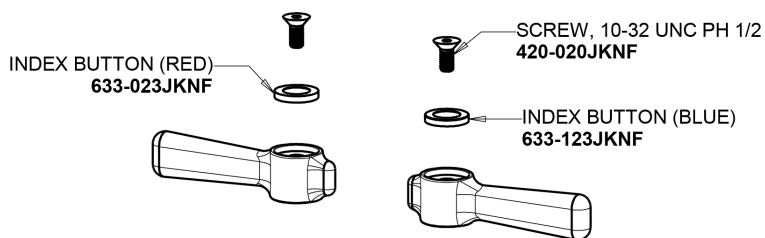

# Repair Parts

510-GASWSLXKCAB

Wall Mounted Pre-Rinse Fitting

**CHICAGO  
FAUCETS**

a Geberit company

Base for 510 Series Pre-rinse Fittings

## Base Parts:

2-3/8" Lever Handle  
369-PRJKCP

Pre-Rinse Riser  
919-SLEAABCP