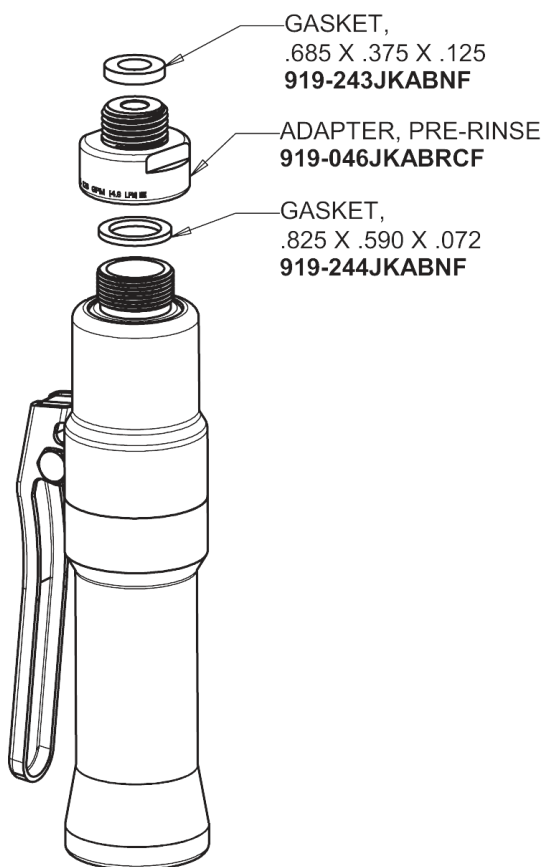

Repair Parts

510-GASXKCAB

Pre-Rinse Fitting

**CHICAGO
FAUCETS**

a Geberit company

Base for 510 Series Pre-rinse Fittings

Base Parts:

2-3/8" Lever Handle
369-PRJKCP

Repair Parts

510-GASXKCAB

Pre-Rinse Fitting

**CHICAGO
FAUCETS** 

a Geberit company

Pre-Rinse Spray Valve
99-ASAB

Ceramic 1/4-Turn Cartridge with Check Valve (pair)
1-099XKCJKABNF (right)
1-100XKCJKABNF (left)

Wall Flange
1-055JKCP

3/8" Offset Inlet Supply Arm
GJKABCP

For Technical Assistance:

Phone: 800-TEC-TRUE (832-8783)

Email: techsupport.us@chicagofaucets.com

2100 South Clearwater Drive

Des Plaines, IL 60018