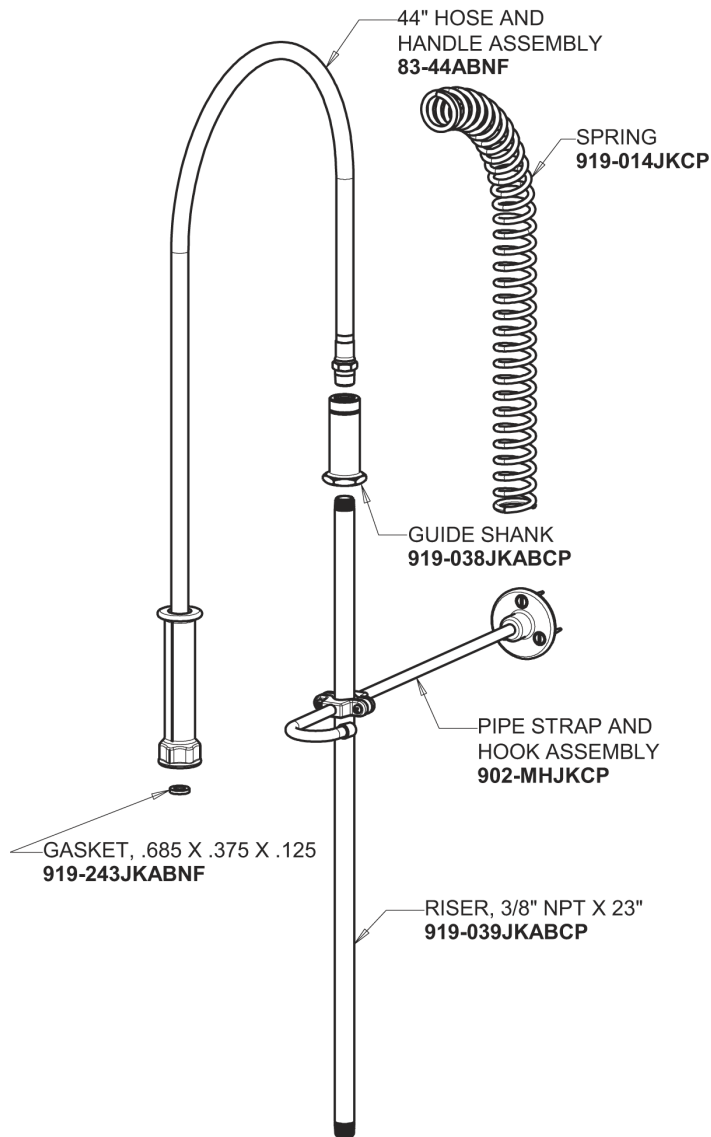

Repair Parts

510-GASXKCAB

Pre-Rinse Fitting

**CHICAGO
FAUCETS**

a Geberit company

Base for 510 Series Pre-rinse Fittings

Base Parts:

2-3/8" Lever Handle
369-PRJKCP

Pre-Rinse Riser
919-SLEAABCP

For Technical Assistance:

Phone: 800-TEC-TRUE (832-8783)

Email: techsupport.us@chicagofaucets.com

2100 South Clearwater Drive
Des Plaines, IL 60018
Phone: 847-803-5000
chicagofaucets.com

Repair Parts

510-GASXKCAB

Pre-Rinse Fitting

**CHICAGO
FAUCETS** 

a Geberit company

Pre-Rinse Spray Valve
99-ASAB

Ceramic 1/4-Turn Cartridge with Check Valve (pair)
1-099XKCJKABNF (right)
1-100XKCJKABNF (left)

Wall Flange
1-055JKCP

3/8" Offset Inlet Supply Arm
GJKABCP

For Technical Assistance:

Phone: 800-TEC-TRUE (832-8783)

Email: techsupport.us@chicagofaucets.com

2100 South Clearwater Drive

Des Plaines, IL 60018