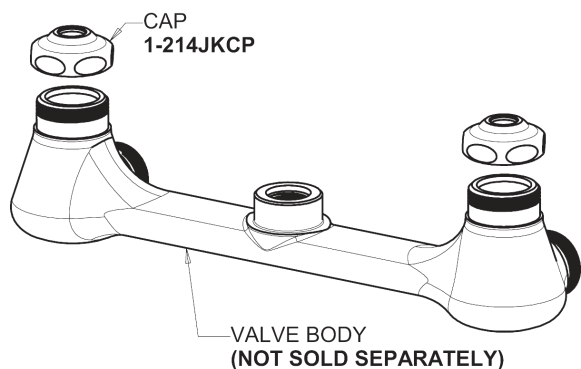

Repair Parts

510-GASXKCAB

Pre-Rinse Fitting

**CHICAGO
FAUCETS**

a Geberit company

Base for 510 Series Pre-rinse Fittings

Base Parts:

2-3/8" Lever Handle
369-PRJKCP

Repair Parts

510-GASXKCAB

Pre-Rinse Fitting

**CHICAGO
FAUCETS** 

a Geberit company

Pre-Rinse Spray Valve
99-ASAB

Ceramic 1/4-Turn Cartridge with Check Valve (pair)
1-099XKCJKABNF (right)
1-100XKCJKABNF (left)