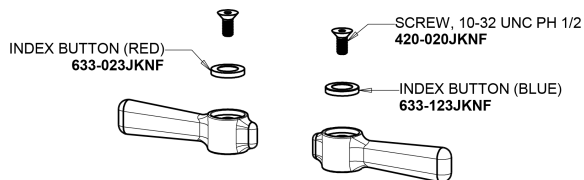

Repair Parts

510-GASXKCAB

Pre-Rinse Fitting

**CHICAGO
FAUCETS**

a Geberit company

Base for 510 Series Pre-rinse Fittings

Base Parts:

2-3/8" Lever Handle
369-PRJKCP