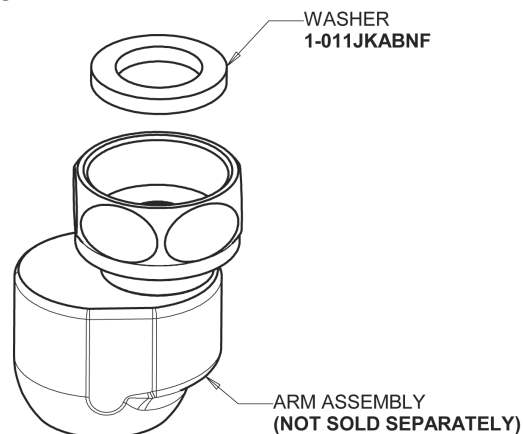

Repair Parts

510-GASXKCAB

Pre-Rinse Fitting

**CHICAGO
FAUCETS**

a Geberit company

Base for 510 Series Pre-rinse Fittings

Base Parts:

2-3/8" Lever Handle
369-PRJKCP

Repair Parts

510-GASXKCAB

Pre-Rinse Fitting

**CHICAGO
FAUCETS** 

a Geberit company

Pre-Rinse Spray Valve
99-ASAB

Ceramic 1/4-Turn Cartridge with Check Valve (pair)
1-099XKCJKABNF (right)
1-100XKCJKABNF (left)

Wall Flange
1-055JKCP

3/8" Offset Inlet Supply Arm
GJKABCP

For Technical Assistance:

Phone: 800-TEC-TRUE (832-8783)

Email: techsupport.us@chicagofaucets.com

2100 South Clearwater Drive

Des Plaines, IL 60018