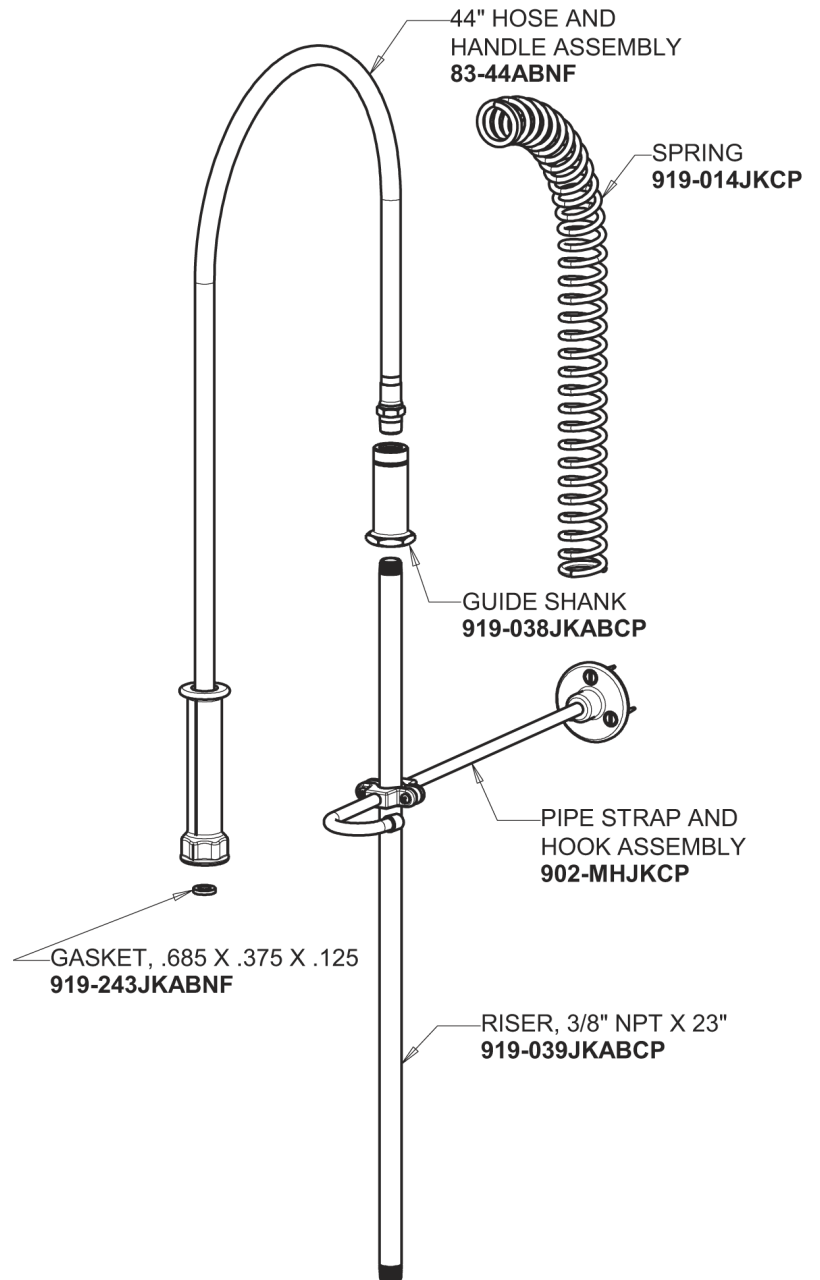

Repair Parts

510-GTFWSLXKCAB

Pre-Rinse Fitting

**CHICAGO
FAUCETS**

a Geberit company

Base for 510 Series Pre-rinse Fittings

Base Parts:

2-3/8" Lever Handle
369-PRJKCP

Ceramic 1/4-Turn Cartridge with Check Valve (pair)
1-099XKCJKABNF (right)
1-100XKCJKABNF (left)

Pre-Rinse Riser
919-SLEAABCP

For Technical Assistance:

Phone: 800-TEC-TRUE (832-8783)

Email: techsupport.us@chicagofaucets.com

a Geberit company

Pre-Rinse Spray Valve
99TFAB

Shank Assembly
932-001KJKABRBF

Wall Flange
1-055JKCP

3/8" Offset Inlet Supply Arm
GJKABCP

For Technical Assistance:

Phone: 800-TEC-TRUE (832-8783)

Email: techsupport.us@chicago faucets.com