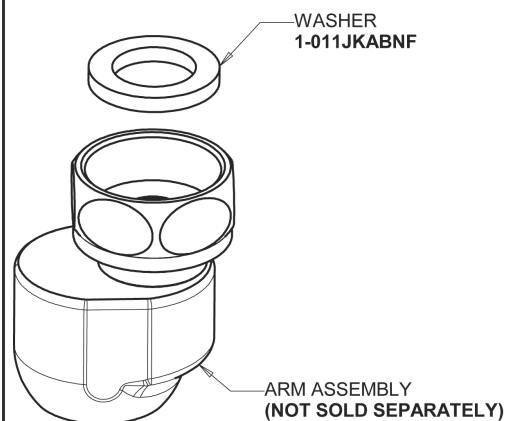

Repair Parts

510-GTFWSLXKCAB

Pre-Rinse Fitting

**CHICAGO
FAUCETS**

a Geberit company

Base for 510 Series Pre-rinse Fittings

Base Parts:

2-3/8" Lever Handle
369-PRJKCP

a Geberit company

Pre-Rinse Spray Valve
99TFAB

Shank Assembly
932-001KJKABRBF

Wall Flange
1-055JKCP

3/8" Offset Inlet Supply Arm
GJKABCP

For Technical Assistance:

Phone: 800-TEC-TRUE (832-8783)

Email: techsupport.us@chicago faucets.com