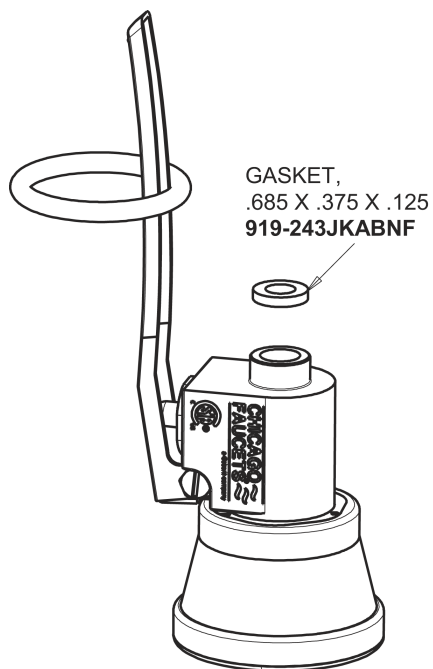

Repair Parts

510-GTFWSLXKCAB

Pre-Rinse Fitting

**CHICAGO
FAUCETS**

a Geberit company

Base for 510 Series Pre-rinse Fittings

Base Parts:

2-3/8" Lever Handle
369-PRJKCP

Ceramic 1/4-Turn Cartridge with Check Valve (pair)
1-099XKCJKABNF (right)
1-100XKCJKABNF (left)

Pre-Rinse Riser
919-SLEAABCP

For Technical Assistance:

Phone: 800-TEC-TRUE (832-8783)

Email: techsupport.us@chicagofaucets.com

2100 South Clearwater Drive

Des Plaines, IL 60018

Phone: 847-803-5000

chicagofaucets.com

Repair Parts

510-GTFWSLXKCAB

Pre-Rinse Fitting

**CHICAGO
FAUCETS**

a Geberit company

Pre-Rinse Spray Valve
99TFAB

Shank Assembly
932-001KJKABRBF

Wall Flange
1-055JKCP

3/8" Offset Inlet Supply Arm
GJKABCP

For Technical Assistance:

Phone: 800-TEC-TRUE (832-8783)

Email: techsupport.us@chicago faucets.com