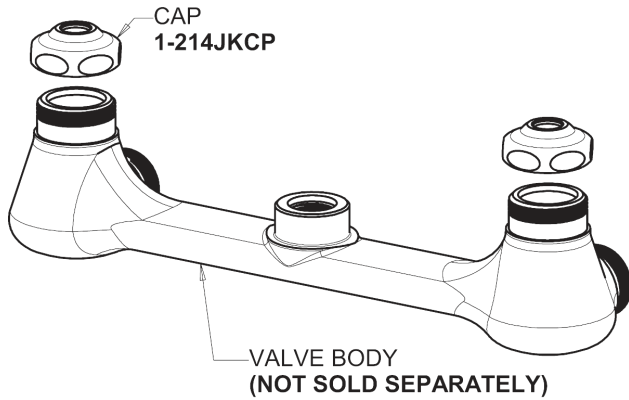

Repair Parts

510-GTFWSLXKCAB

Pre-Rinse Fitting

**CHICAGO
FAUCETS**

a Geberit company

Base for 510 Series Pre-rinse Fittings

Base Parts:

2-3/8" Lever Handle
369-PRJKCP

Ceramic 1/4-Turn Cartridge with Check Valve (pair)
1-099XKCJKABNF (right)
1-100XKCJKABNF (left)

Pre-Rinse Riser
919-SLEAABCP

For Technical Assistance:

Phone: 800-TEC-TRUE (832-8783)

Email: techsupport.us@chicagofaucets.com