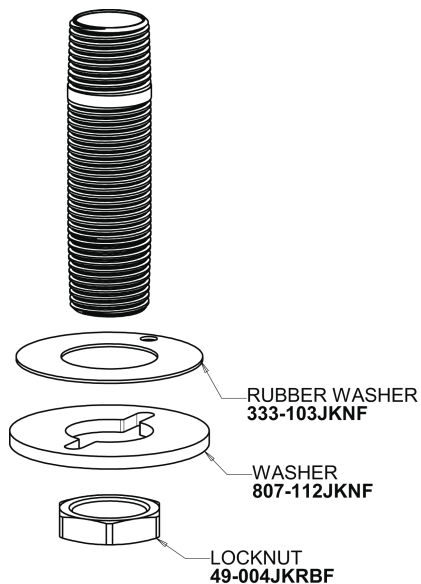

Repair Parts

510-GTFWSLXKCAB

Pre-Rinse Fitting

**CHICAGO
FAUCETS**

a Geberit company

Base for 510 Series Pre-rinse Fittings

Base Parts:

2-3/8" Lever Handle
369-PRJKCP

Ceramic 1/4-Turn Cartridge with Check Valve (pair)
1-099XKCJKABNF (right)
1-100XKCJKABNF (left)

Pre-Rinse Riser
919-SLEAABCP

For Technical Assistance:

Phone: 800-TEC-TRUE (832-8783)

Email: techsupport.us@chicagofaucets.com

2100 South Clearwater Drive

Des Plaines, IL 60018

Phone: 847-803-5000

chicagofaucets.com

Repair Parts

510-GTFWSLXKCAB

Pre-Rinse Fitting

**CHICAGO
FAUCETS**

a Geberit company

Pre-Rinse Spray Valve
99TFAB

Shank Assembly
932-001KJKABRBF

Wall Flange
1-055JKCP

3/8" Offset Inlet Supply Arm
GJKABCP

For Technical Assistance:

Phone: 800-TEC-TRUE (832-8783)

Email: techsupport.us@chicago faucets.com