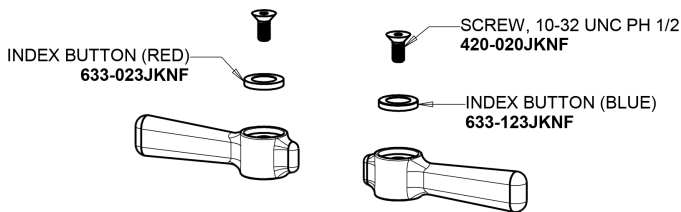

Repair Parts

510-GTFWSLXKCAB

Pre-Rinse Fitting

**CHICAGO
FAUCETS**

a Geberit company

Base for 510 Series Pre-rinse Fittings

Base Parts:

2-3/8" Lever Handle
369-PRJKCP

Ceramic 1/4-Turn Cartridge with Check Valve (pair)
1-099XKCJKABNF (right)
1-100XKCJKABNF (left)

Pre-Rinse Riser
919-SLEAABCP

For Technical Assistance:

Phone: 800-TEC-TRUE (832-8783)

Email: techsupport.us@chicagofaucets.com