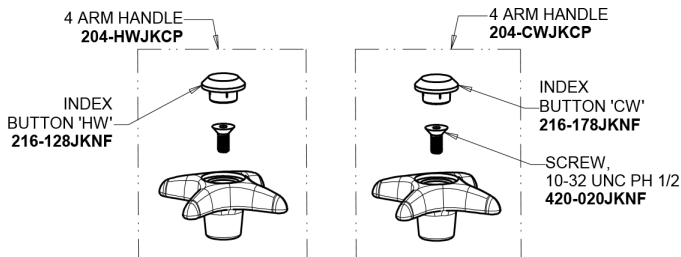

Repair Parts

510-GVB204WSXKAB

Wall Mounted Pre-Rinse Fitting

**CHICAGO
FAUCETS**

a Geberit company

Base for 510 Series Pre-rinse Fittings

Base Parts:

4-Arm Handle 204-PRJKCP

Ceramic 1/4-Turn Cartridge with Check Valve (pair) 1-099XKCJKABNF (right) 1-100XKCJKABNF (left)

Pre-Rinse Assembly 919-SVBLEAABCP

For Technical Assistance:

Phone: 800-TEC-TRUE (832-8783)

Email: techsupport.us@chicagofaucets.com