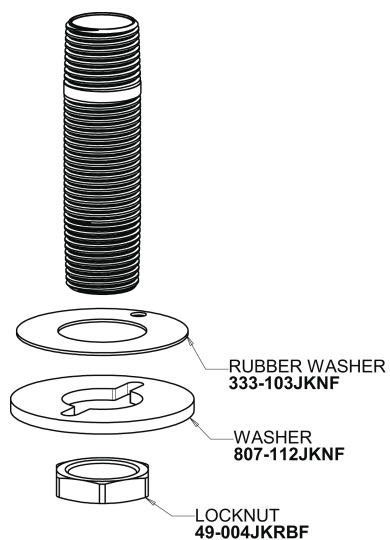

Repair Parts

510-GVB204WSXKAB

Wall Mounted Pre-Rinse Fitting

**CHICAGO
FAUCETS**

a Geberit company

Base for 510 Series Pre-rinse Fittings

Base Parts:

4-Arm Handle 204-PRJKCP

Ceramic 1/4-Turn Cartridge with Check Valve (pair) 1-099XKCJKABNF (right) 1-100XKCJKABNF (left)

Pre-Rinse Assembly 919-SVBLEAABCP

For Technical Assistance:

Phone: 800-TEC-TRUE (832-8783)

Email: techsupport.us@chicagofaucets.com

2100 South Clearwater Drive

Des Plaines, IL 60018

Phone: 847-803-5000

chicagofaucets.com

Repair Parts

510-GVB204WSXKCAB

Wall Mounted Pre-Rinse Fitting

**CHICAGO
FAUCETS** 

a Geberit company

Pre-Rinse Spray Valve
90-LABCP

Shank Assembly
932-001KJKABRBF

Wall Flange
1-055JKCP

3/8" Offset Inlet Supply Arm
GJKABCP

For Technical Assistance:

Phone: 800-TEC-TRUE (832-8783)

Email: techsupport.us@chicagofaucets.com