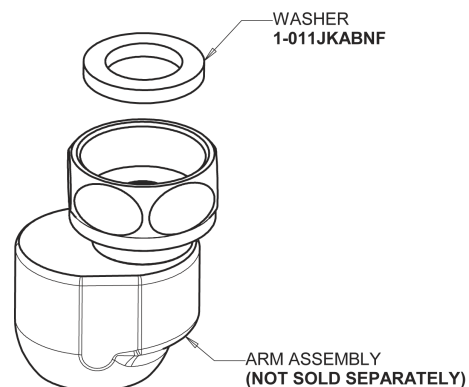

Repair Parts

510-GVB204WSXKAB

Wall Mounted Pre-Rinse Fitting

**CHICAGO
FAUCETS**

a Geberit company

Base for 510 Series Pre-rinse Fittings

Base Parts:

4-Arm Handle 204-PRJKCP

Ceramic 1/4-Turn Cartridge with Check Valve (pair) 1-099XKCJKABNF (right) 1-100XKCJKABNF (left)

Pre-Rinse Assembly 919-SVBLEAABCP

For Technical Assistance:

Phone: 800-TEC-TRUE (832-8783)

Email: techsupport.us@chicagofaucets.com

2100 South Clearwater Drive

Des Plaines, IL 60018

Phone: 847-803-5000

chicagofaucets.com

Repair Parts

510-GVB204WSXKCAB

Wall Mounted Pre-Rinse Fitting

**CHICAGO
FAUCETS** 

a Geberit company

Pre-Rinse Spray Valve
90-LABCP

Shank Assembly
932-001KJKABRBF

Wall Flange
1-055JKCP

3/8" Offset Inlet Supply Arm
GJKABCP

For Technical Assistance:

Phone: 800-TEC-TRUE (832-8783)

Email: techsupport.us@chicagofaucets.com