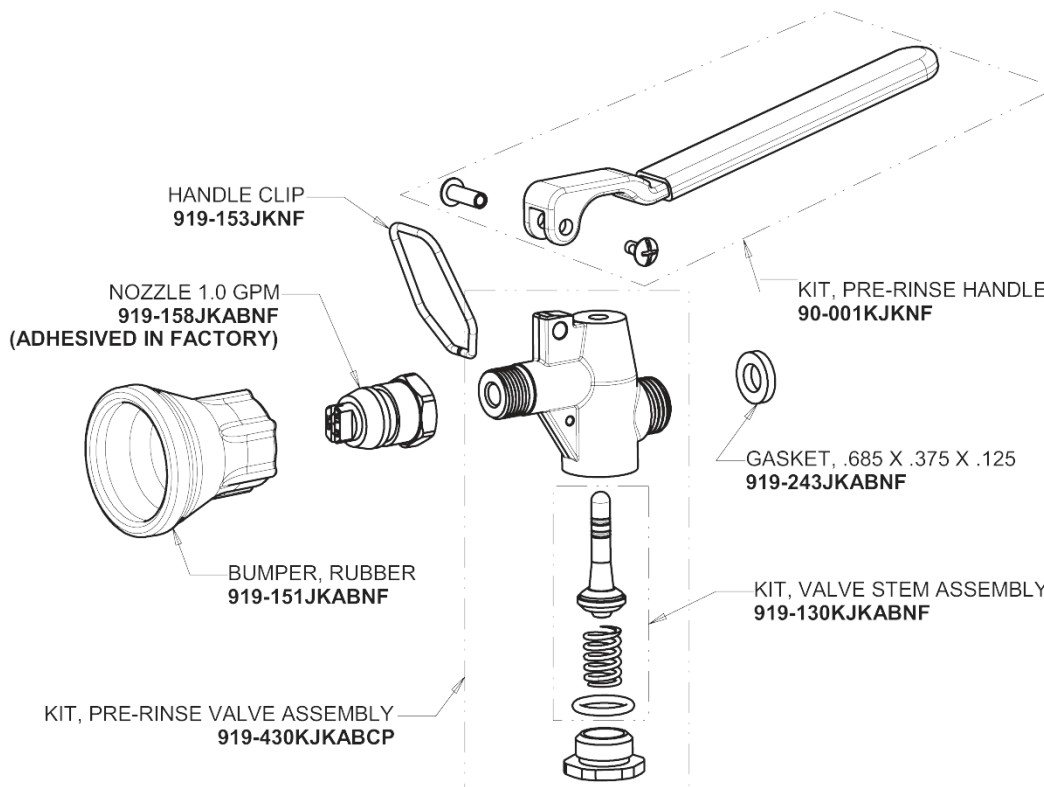

Repair Parts

510-GVB204WSXKAB

Wall Mounted Pre-Rinse Fitting

**CHICAGO
FAUCETS**

a Geberit company

Base for 510 Series Pre-rinse Fittings

Base Parts:

4-Arm Handle 204-PRJKCP

Ceramic 1/4-Turn Cartridge with Check Valve (pair) 1-099XKCJKABNF (right) 1-100XKCJKABNF (left)

Pre-Rinse Assembly 919-SVBLEAABCP

For Technical Assistance:

Phone: 800-TEC-TRUE (832-8783)

Email: techsupport.us@chicagofaucets.com

2100 South Clearwater Drive

Des Plaines, IL 60018

Phone: 847-803-5000

chicagofaucets.com

Repair Parts

510-GVB204WSXKCAB

Wall Mounted Pre-Rinse Fitting

**CHICAGO
FAUCETS** 

a Geberit company

Pre-Rinse Spray Valve
90-LABCP

Shank Assembly
932-001KJKABRBF

Wall Flange
1-055JKCP

3/8" Offset Inlet Supply Arm
GJKABCP

For Technical Assistance:

Phone: 800-TEC-TRUE (832-8783)

Email: techsupport.us@chicagofaucets.com