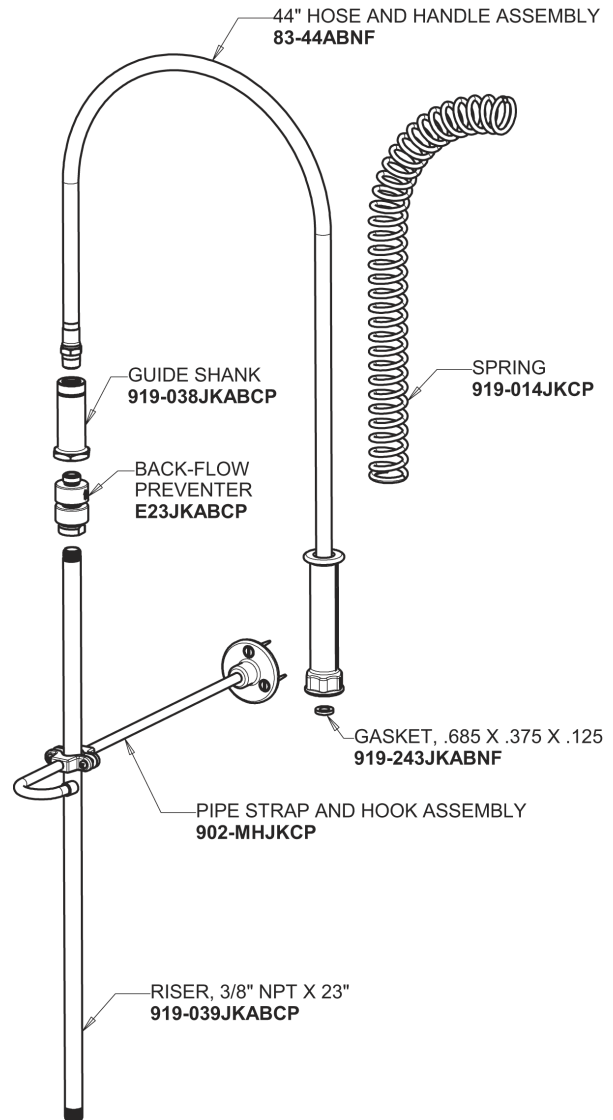

Repair Parts

510-GVB204WSXKAB

Wall Mounted Pre-Rinse Fitting

**CHICAGO
FAUCETS**

a Geberit company

Base for 510 Series Pre-rinse Fittings

Base Parts:

4-Arm Handle 204-PRJKCP

Ceramic 1/4-Turn Cartridge with Check Valve (pair) 1-099XKCJKABNF (right) 1-100XKCJKABNF (left)

Pre-Rinse Assembly 919-SVBLEAABCP

For Technical Assistance:

Phone: 800-TEC-TRUE (832-8783)

Email: techsupport.us@chicagofaucets.com

2100 South Clearwater Drive

Des Plaines, IL 60018

Phone: 847-803-5000

chicagofaucets.com

Repair Parts

510-GVB204WSXKCAB

Wall Mounted Pre-Rinse Fitting

**CHICAGO
FAUCETS** 

a Geberit company

Pre-Rinse Spray Valve
90-LABCP

Shank Assembly
932-001KJKABRBF

Wall Flange
1-055JKCP

3/8" Offset Inlet Supply Arm
GJKABCP

For Technical Assistance:

Phone: 800-TEC-TRUE (832-8783)

Email: techsupport.us@chicagofaucets.com