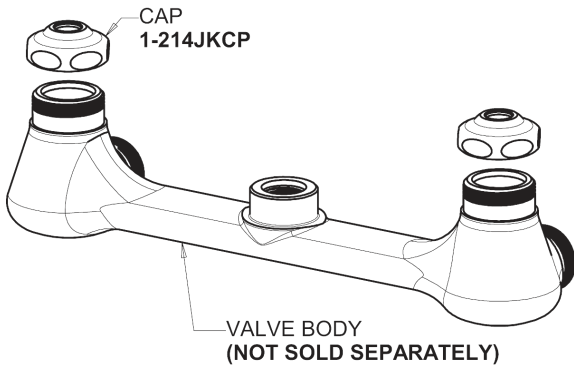

Repair Parts

510-GVB204WSXKAB

Wall Mounted Pre-Rinse Fitting

**CHICAGO
FAUCETS**

a Geberit company

Base for 510 Series Pre-rinse Fittings

Base Parts:

4-Arm Handle 204-PRJKCP

Ceramic 1/4-Turn Cartridge with Check Valve (pair) 1-099XKCJKABNF (right) 1-100XKCJKABNF (left)

Pre-Rinse Assembly 919-SVBLEAABCP

For Technical Assistance:

Phone: 800-TEC-TRUE (832-8783)

Email: techsupport.us@chicagofaucets.com