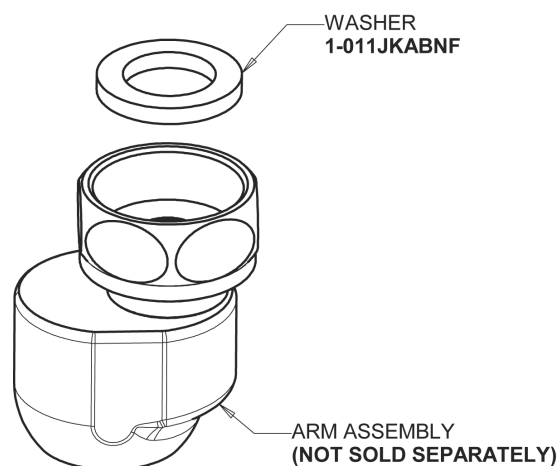

# Repair Parts

510-GVB613L12XKCAB

Pre-Rinse Fitting with 613-A Adapta-Faucet

**CHICAGO  
FAUCETS** 

a Geberit company

Pre-Rinse Spray Valve  
**90-LABCP**

Wall Flange  
**1-055JKCP**

3/8" Offset Inlet Supply Arm  
**GJKABCP**