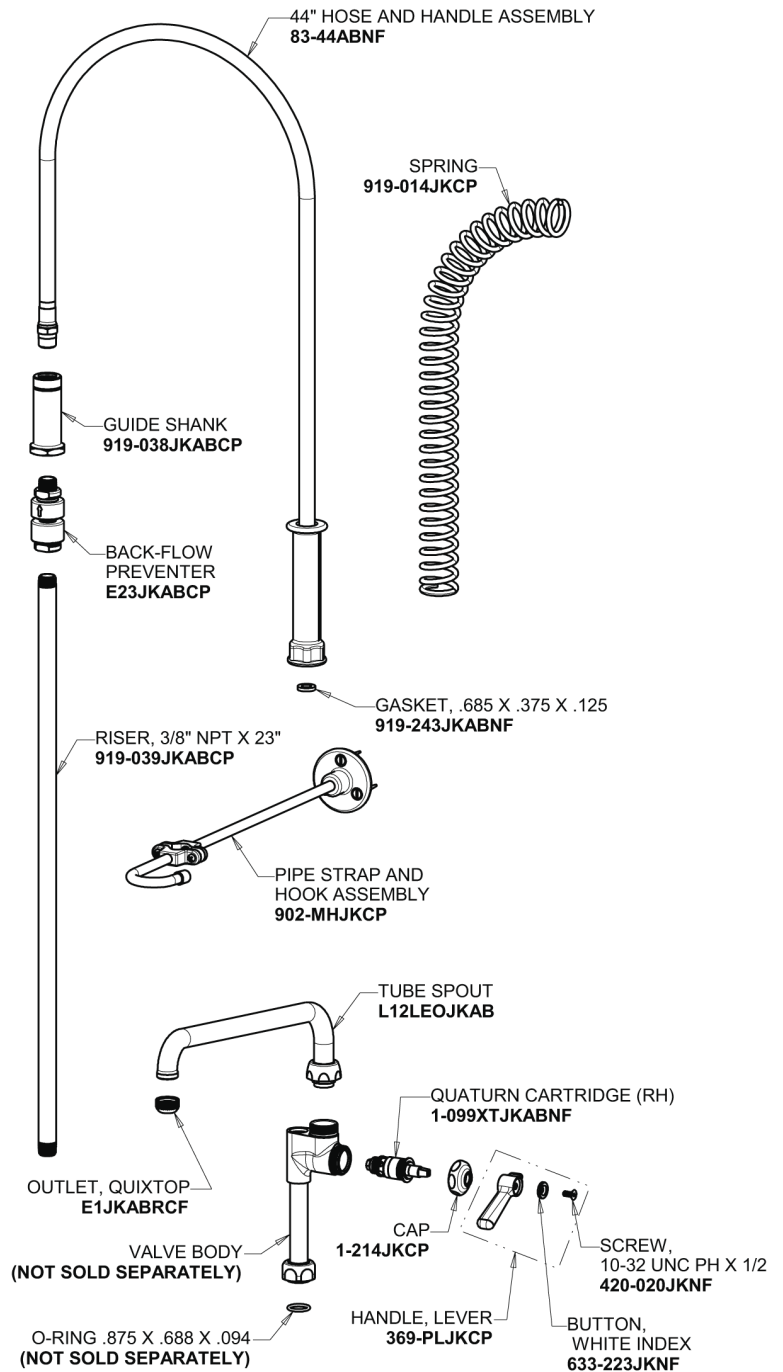

Adapta-Faucet with Pre-Rinse Riser 613-AL12E1-919SVB

For Technical Assistance:

Phone: 800-TEC-TRUE (832-8783)

Email: techsupport.us@chicago faucets.com

2100 South Clearwater Drive

Des Plaines, IL 60018

Phone: 847-803-5000

chicago faucets.com