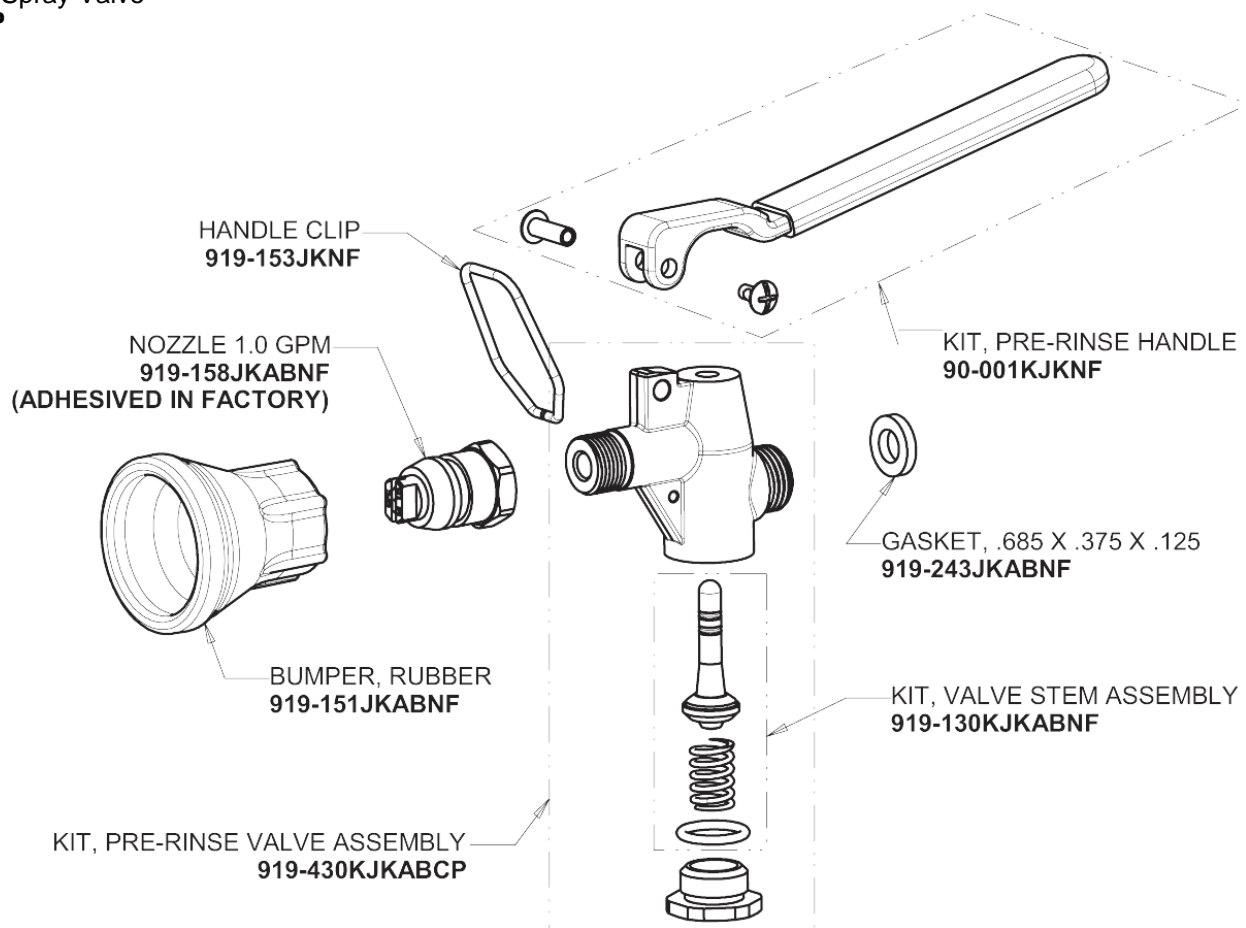

# Repair Parts

510-GVB613L12XKCAB

Pre-Rinse Fitting with 613-A Adapta-Faucet

**CHICAGO  
FAUCETS** 

a Geberit company

Pre-Rinse Spray Valve  
**90-LABCP**

Wall Flange  
**1-055JKCP**

3/8" Offset Inlet Supply Arm  
**GJKABCP**