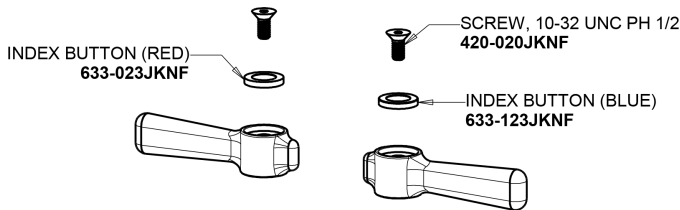

Repair Parts

510-GVB613L12XKCAB

Pre-Rinse Fitting with 613-A Adapta-Faucet

**CHICAGO
FAUCETS**

a Geberit company

Base Parts:

2-3/8" Lever Handle 369-PRJKCP

Ceramic 1/4-Turn Cartridge with Check Valve (pair) 1-099XKCJKABNF (right) 1-100XKCJKABNF (left)

Adapta-Faucet with Pre-Rinse Riser 613-AL12E1-919SVB

For Technical Assistance:

Phone: 800-TEC-TRUE (832-8783)

Email: techsupport.us@chicago faucets.com

2100 South Clearwater Drive

Des Plaines, IL 60018

Phone: 847-803-5000

chicago faucets.com