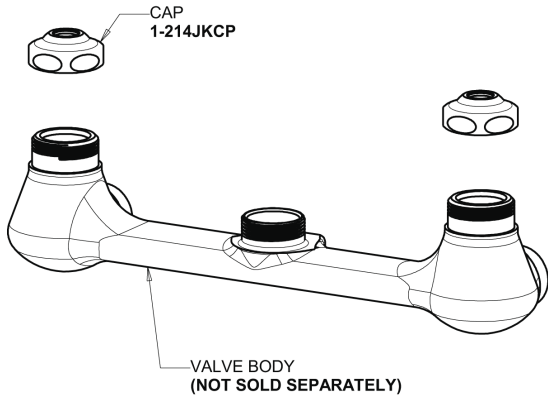

# Repair Parts

510-GVB613L12XKCAB

Pre-Rinse Fitting with 613-A Adapta-Faucet

**CHICAGO  
FAUCETS**

a Geberit company

## Base Parts:

## 2-3/8" Lever Handle 369-PRJKCP

## Ceramic 1/4-Turn Cartridge with Check Valve (pair) 1-099XKCJKABNF (right) 1-100XKCJKABNF (left)