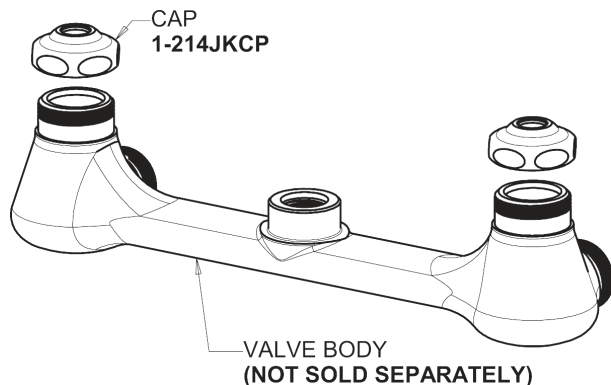

Repair Parts

510-GWSLXKCAB

Wall Mounted Pre-Rinse Fitting

**CHICAGO
FAUCETS**

a Geberit company

Base for 510 Series Pre-rinse Fittings

Base Parts:

2-3/8" Lever Handle
369-PRJKCP

Ceramic 1/4-Turn Cartridge with Check Valve (pair)
1-099XKCJKABNF (right)
1-100XKCJKABNF (left)

Pre-Rinse Riser
919-SLEAABCP

For Technical Assistance:

Phone: 800-TEC-TRUE (832-8783)

Email: techsupport.us@chicagofaucets.com

2100 South Clearwater Drive
Des Plaines, IL 60018
Phone: 847-803-5000
chicagofaucets.com

Repair Parts

510-GWSLXKCAB

Wall Mounted Pre-Rinse Fitting

**CHICAGO
FAUCETS** 

a Geberit company

Pre-Rinse Spray Valve
90-LABCP