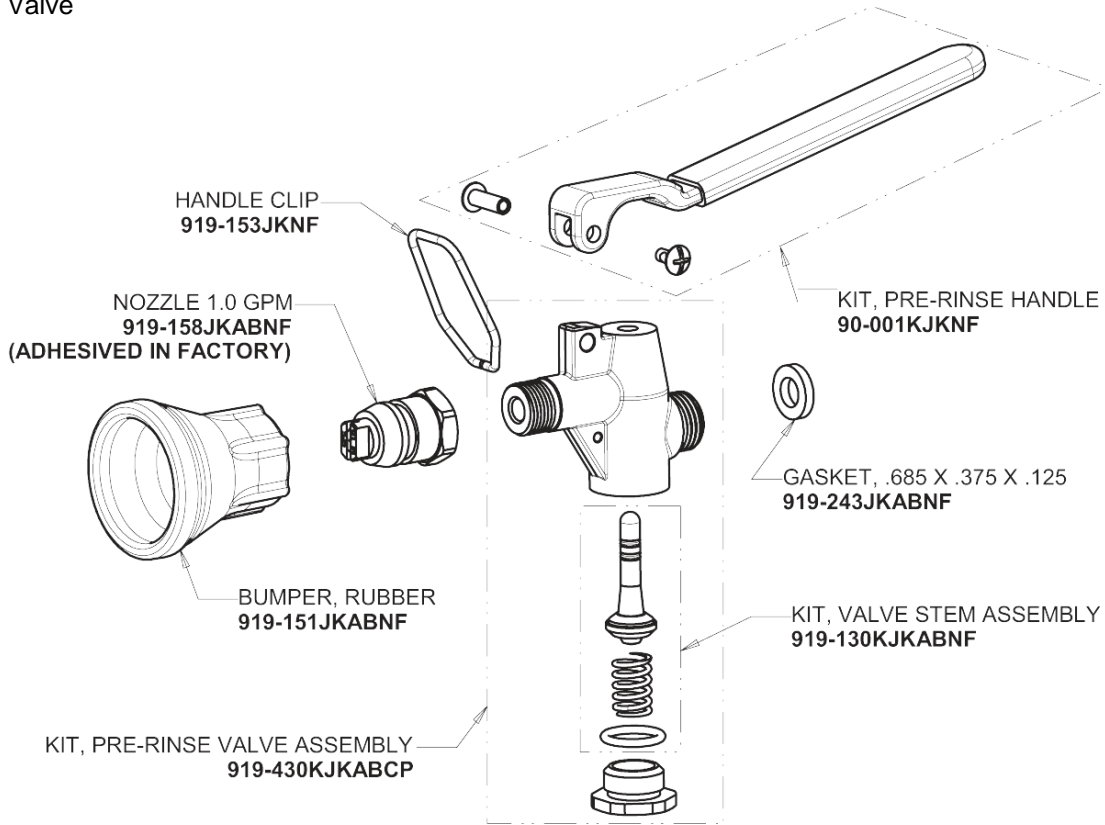

Repair Parts

510-GWSLXKCAB

Wall Mounted Pre-Rinse Fitting

**CHICAGO
FAUCETS**

a Geberit company

Base for 510 Series Pre-rinse Fittings

Base Parts:

2-3/8" Lever Handle
369-PRJKCP

Ceramic 1/4-Turn Cartridge with Check Valve (pair)
1-099XKCJKABNF (right)
1-100XKCJKABNF (left)

Pre-Rinse Riser
919-SLEAABCP

For Technical Assistance:

Phone: 800-TEC-TRUE (832-8783)

Email: techsupport.us@chicagofaucets.com

2100 South Clearwater Drive
Des Plaines, IL 60018
Phone: 847-803-5000
chicagofaucets.com

Repair Parts

510-GWSLXKCAB

Wall Mounted Pre-Rinse Fitting

**CHICAGO
FAUCETS** 

a Geberit company

Pre-Rinse Spray Valve
90-LABCP

Shank Assembly
932-001KJKABRBF

Wall Flange
1-055JKCP

3/8" Offset Inlet Supply Arm
GJKABCP

For Technical Assistance:

Phone: 800-TEC-TRUE (832-8783)

Email: techsupport.us@chicagofaucets.com

2100 South Clearwater Drive