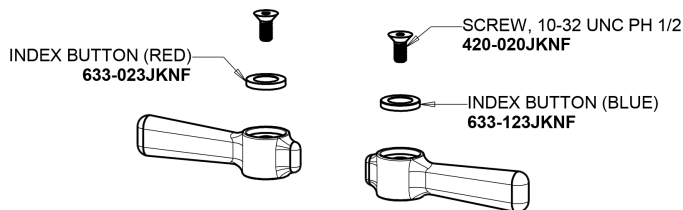

Repair Parts

510-GWSLXKCAB

Wall Mounted Pre-Rinse Fitting

**CHICAGO
FAUCETS**

a Geberit company

Base for 510 Series Pre-rinse Fittings

Base Parts:

2-3/8" Lever Handle
369-PRJKCP

Ceramic 1/4-Turn Cartridge with Check Valve (pair)
1-099XKCJKABNF (right)
1-100XKCJKABNF (left)

Pre-Rinse Riser
919-SLEAABCP

For Technical Assistance:

Phone: 800-TEC-TRUE (832-8783)

Email: techsupport.us@chicagofaucets.com