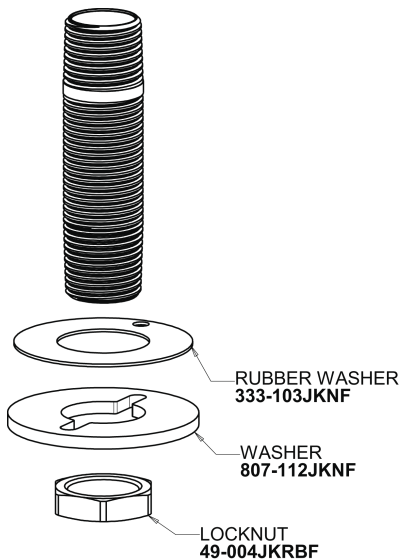

Repair Parts

510-GWSLXKCAB

Wall Mounted Pre-Rinse Fitting

**CHICAGO
FAUCETS**

a Geberit company

Base for 510 Series Pre-rinse Fittings

Base Parts:

2-3/8" Lever Handle
369-PRJKCP

Ceramic 1/4-Turn Cartridge with Check Valve (pair)
1-099XKCJKABNF (right)
1-100XKCJKABNF (left)

Pre-Rinse Riser
919-SLEAABCP

For Technical Assistance:

Phone: 800-TEC-TRUE (832-8783)

Email: techsupport.us@chicagofaucets.com

2100 South Clearwater Drive
Des Plaines, IL 60018
Phone: 847-803-5000
chicagofaucets.com

Repair Parts

510-GWSLXKCAB

Wall Mounted Pre-Rinse Fitting

**CHICAGO
FAUCETS** 

a Geberit company

Pre-Rinse Spray Valve
90-LABCP

Shank Assembly
932-001KJKABRBF

Wall Flange
1-055JKCP

3/8" Offset Inlet Supply Arm
GJKABCP

For Technical Assistance:

Phone: 800-TEC-TRUE (832-8783)

Email: techsupport.us@chicagofaucets.com

2100 South Clearwater Drive