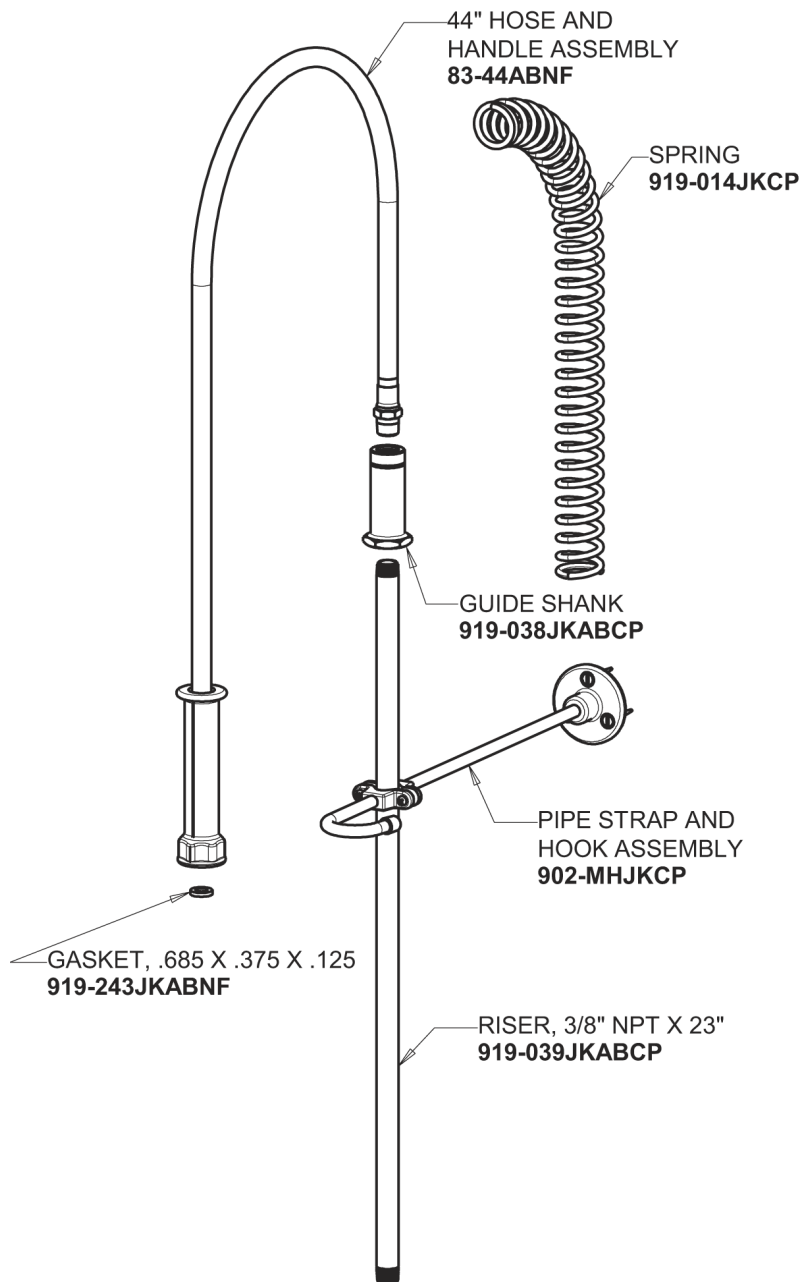

Repair Parts

510-GWSLXKCAB

Wall Mounted Pre-Rinse Fitting

**CHICAGO
FAUCETS**

a Geberit company

Base for 510 Series Pre-rinse Fittings

Base Parts:

2-3/8" Lever Handle
369-PRJKCP

Ceramic 1/4-Turn Cartridge with Check Valve (pair)
1-099XKCJKABNF (right)
1-100XKCJKABNF (left)

Pre-Rinse Riser
919-SLEAABCP

For Technical Assistance:

Phone: 800-TEC-TRUE (832-8783)

Email: techsupport.us@chicagofaucets.com

2100 South Clearwater Drive
Des Plaines, IL 60018
Phone: 847-803-5000
chicagofaucets.com

Repair Parts

510-GWSLXKCAB

Wall Mounted Pre-Rinse Fitting

**CHICAGO
FAUCETS** 

a Geberit company

Pre-Rinse Spray Valve
90-LABCP

Shank Assembly
932-001KJKABRBF

Wall Flange
1-055JKCP

3/8" Offset Inlet Supply Arm
GJKABCP

For Technical Assistance:

Phone: 800-TEC-TRUE (832-8783)

Email: techsupport.us@chicagofaucets.com

2100 South Clearwater Drive