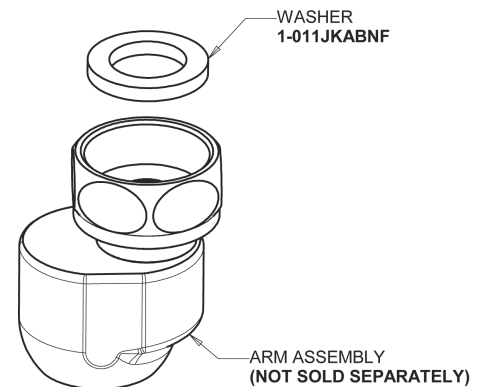

Repair Parts

510-GWSLXKCAB

Wall Mounted Pre-Rinse Fitting

**CHICAGO
FAUCETS**

a Geberit company

Base for 510 Series Pre-rinse Fittings

Base Parts:

2-3/8" Lever Handle
369-PRJKCP

Ceramic 1/4-Turn Cartridge with Check Valve (pair)
1-099XKCJKABNF (right)
1-100XKCJKABNF (left)

Pre-Rinse Riser
919-SLEAABCP

For Technical Assistance:

Phone: 800-TEC-TRUE (832-8783)

Email: techsupport.us@chicagofaucets.com

2100 South Clearwater Drive
Des Plaines, IL 60018
Phone: 847-803-5000
chicagofaucets.com

Repair Parts

510-GWSLXKCAB

Wall Mounted Pre-Rinse Fitting

**CHICAGO
FAUCETS** 

a Geberit company

Pre-Rinse Spray Valve
90-LABCP

Shank Assembly
932-001KJKABRBF

Wall Flange
1-055JKCP

3/8" Offset Inlet Supply Arm
GJKABCP

For Technical Assistance:

Phone: 800-TEC-TRUE (832-8783)

Email: techsupport.us@chicagofaucets.com

2100 South Clearwater Drive