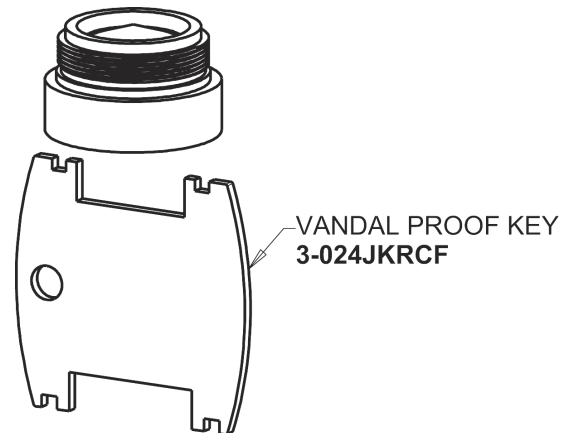

Repair Parts

701-COLDVPAABCP

Single Supply Cold Water Sink Faucet

**CHICAGO
FAUCETS** 

a Geberit company

Base Parts:

2.2 GPM (8.3 L/min) Vandal Proof Softflo Aerator
E12VPJKABCP

3" Cross Handle with Blue (Cold) Index Button
633-COLDJKCP

Klo-Self Self-Closing Cartridge with Immediate Shutoff
826-XJKABNF

For Technical Assistance:

Phone: 800-TEC-TRUE (832-8783)

Email: techsupport.us@chicagofaucets.com

2100 South Clearwater Drive

Des Plaines, IL 60018