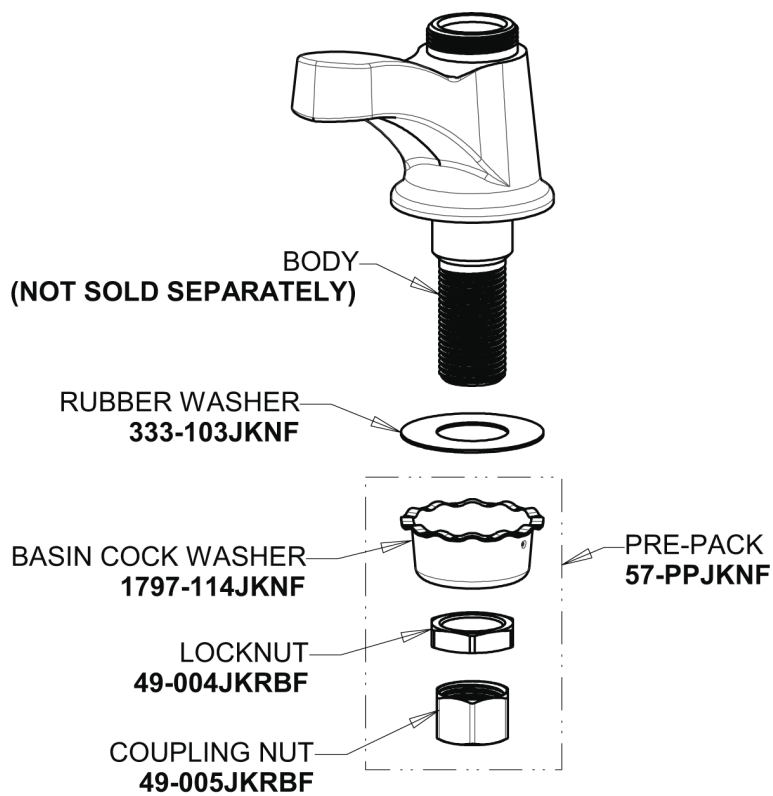

Repair Parts

701-COLDVPAABCP

Single Supply Cold Water Sink Faucet

**CHICAGO
FAUCETS** 

a Geberit company

Base Parts:

2.2 GPM (8.3 L/min) Vandal Proof Softflo Aerator
E12VPJKABCP

3" Cross Handle with Blue (Cold) Index Button
633-COLDJKCP

Klo-Self Self-Closing Cartridge with Immediate Shutoff
826-XJKABNF

For Technical Assistance:

Phone: 800-TEC-TRUE (832-8783)

Email: techsupport.us@chicagofaucets.com

2100 South Clearwater Drive

Des Plaines, IL 60018