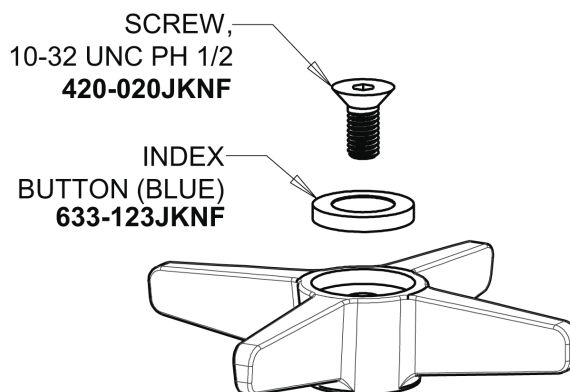

Repair Parts

701-COLDVPAABCP

Single Supply Cold Water Sink Faucet

**CHICAGO
FAUCETS** 

a Geberit company

Base Parts:

2.2 GPM (8.3 L/min) Vandal Proof Softflo Aerator
E12VPJKABCP

3" Cross Handle with Blue (Cold) Index Button
633-COLDJKCP

Klo-Self Self-Closing Cartridge with Immediate Shutoff
826-XJKABNF

For Technical Assistance:

Phone: 800-TEC-TRUE (832-8783)

Email: techsupport.us@chicagofaucets.com

2100 South Clearwater Drive

Des Plaines, IL 60018