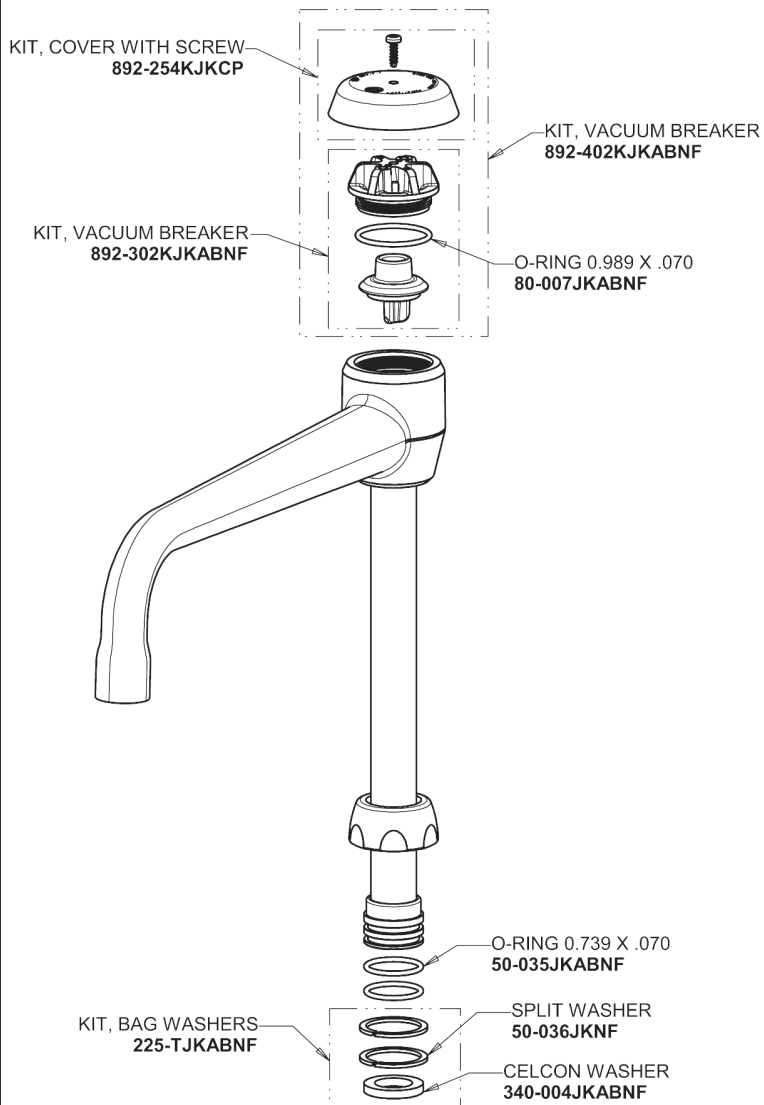

# Repair Parts

895-317GN8BVBE2-2

Hot and Cold Water Sink Faucet

**CHICAGO  
FAUCETS**

a Geberit company

## Base Parts:

## 8" Vacuum Breaker Swing Spout GN8BVBJKABCP

# Repair Parts

895-317GN8BVBE2-2

Hot and Cold Water Sink Faucet

**CHICAGO  
FAUCETS** 

a Geberit company

4" Wristblade Handle  
317-PRJKCP

Full Flow 3/4" Hose Thread Male Outlet with Adapter  
E2-2JKRCF

Quatern Compression Cartridge (pair)  
1-099XTJKABNF (right)  
1-100XTJKABNF (left)