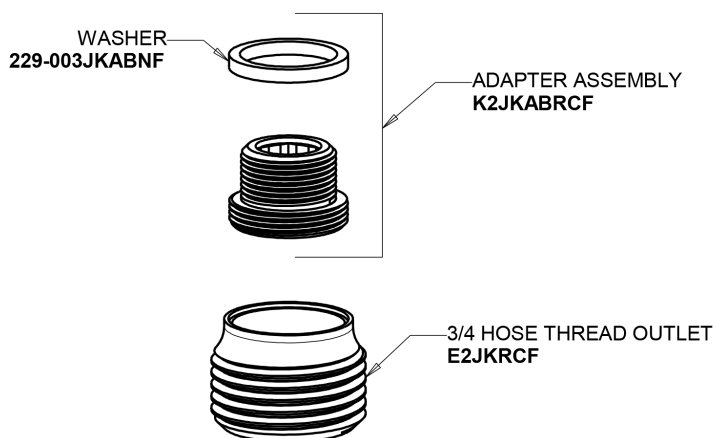

# Repair Parts

895-317GN8BVBE2-2

Hot and Cold Water Sink Faucet

**CHICAGO  
FAUCETS** 

a Geberit company

4" Wristblade Handle  
317-PRJKCP

Full Flow 3/4" Hose Thread Male Outlet with Adapter  
E2-2JKRCF

Quatern Compression Cartridge (pair)  
1-099XTJKABNF (right)  
1-100XTJKABNF (left)