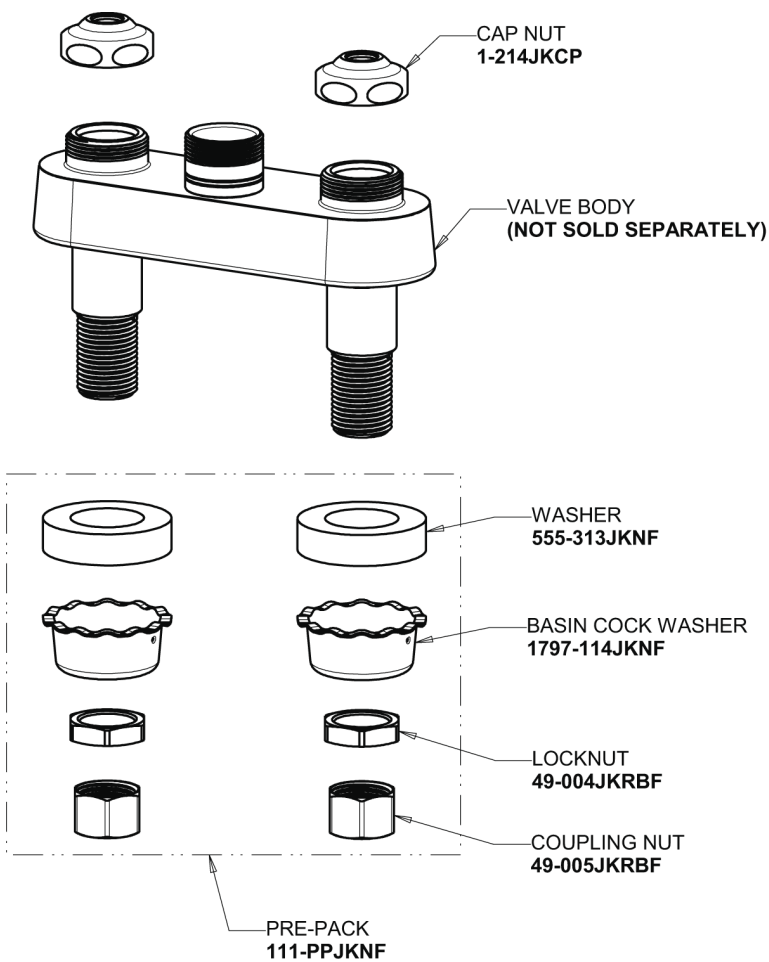

# Repair Parts

895-317GN8BVBE2-2

Hot and Cold Water Sink Faucet

**CHICAGO  
FAUCETS**

a Geberit company

## Base Parts:

## 8" Vacuum Breaker Swing Spout GN8BVBJKABCP

# Repair Parts

895-317GN8BVBE2-2

Hot and Cold Water Sink Faucet

**CHICAGO  
FAUCETS** 

a Geberit company

4" Wristblade Handle  
317-PRJKCP

Full Flow 3/4" Hose Thread Male Outlet with Adapter  
E2-2JKRCF

Quatern Compression Cartridge (pair)  
1-099XTJKABNF (right)  
1-100XTJKABNF (left)