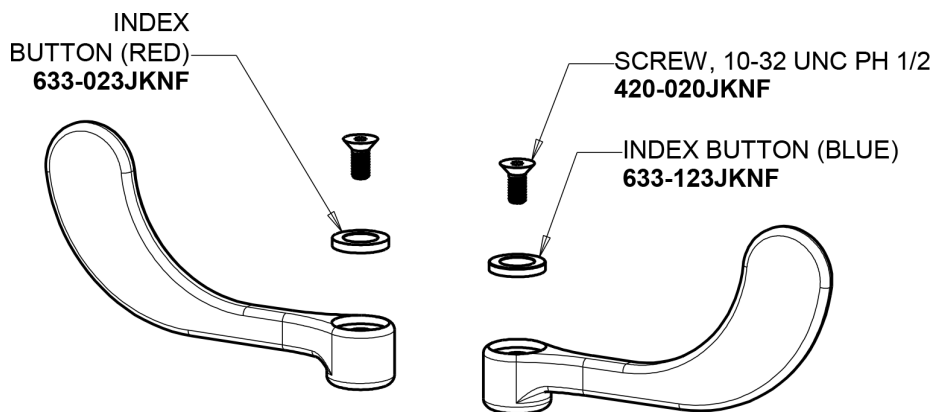

# Repair Parts

895-317GN8BVBE2-2

Hot and Cold Water Sink Faucet

**CHICAGO  
FAUCETS** 

a Geberit company

4" Wristblade Handle  
317-PRJKCP

Full Flow 3/4" Hose Thread Male Outlet with Adapter  
E2-2JKRCF

Quatern Compression Cartridge (pair)  
1-099XTJKABNF (right)  
1-100XTJKABNF (left)