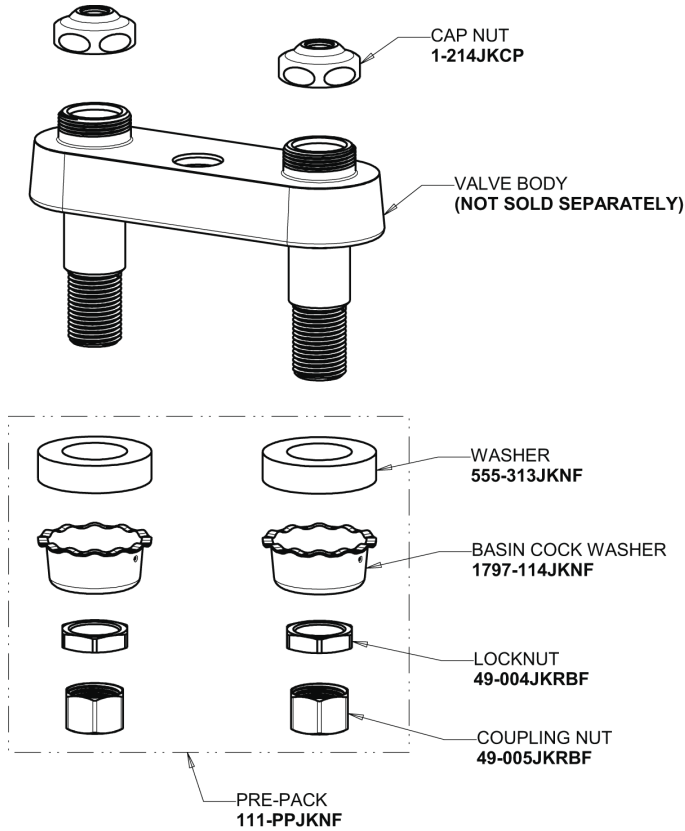

# Repair Parts

895-317RGD1E72ABCP

Hot and Cold Water Sink Faucet

**CHICAGO  
FAUCETS** 

a Geberit company

## Base Parts:

## 3-1/2" Rigid Gooseneck Spout GNRGD1JKABCP