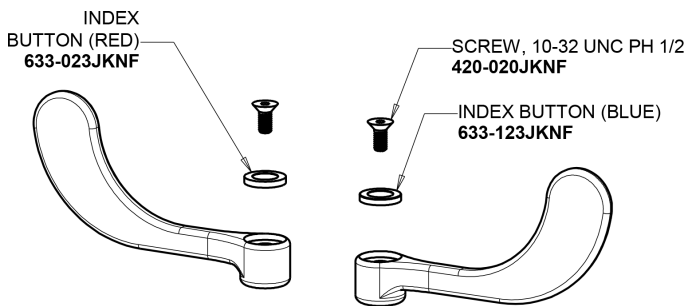

4" Wristblade Handle 317-PRJKCP