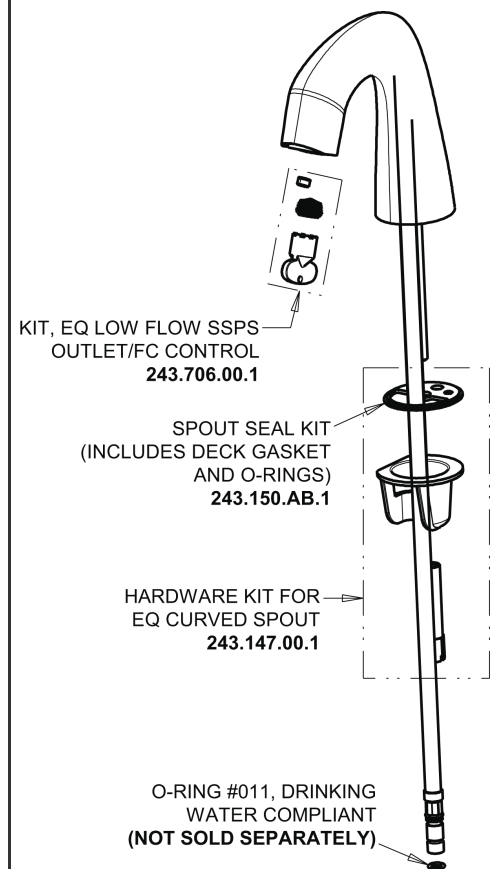

Repair Parts

EQ-A11C-22ABBN

EQ Curved Series Lavatory Sink Faucet with Hands-free Infrared Detection

**CHICAGO
FAUCETS**

a Geberit company

EQ-C-22KJKABNF EQ Control Box, SSPS, Mechanical Mixer Base Parts:

Brushed Nickel EQ Curved Spout, 0.35 GPM EQ-A11C-KJKABBN