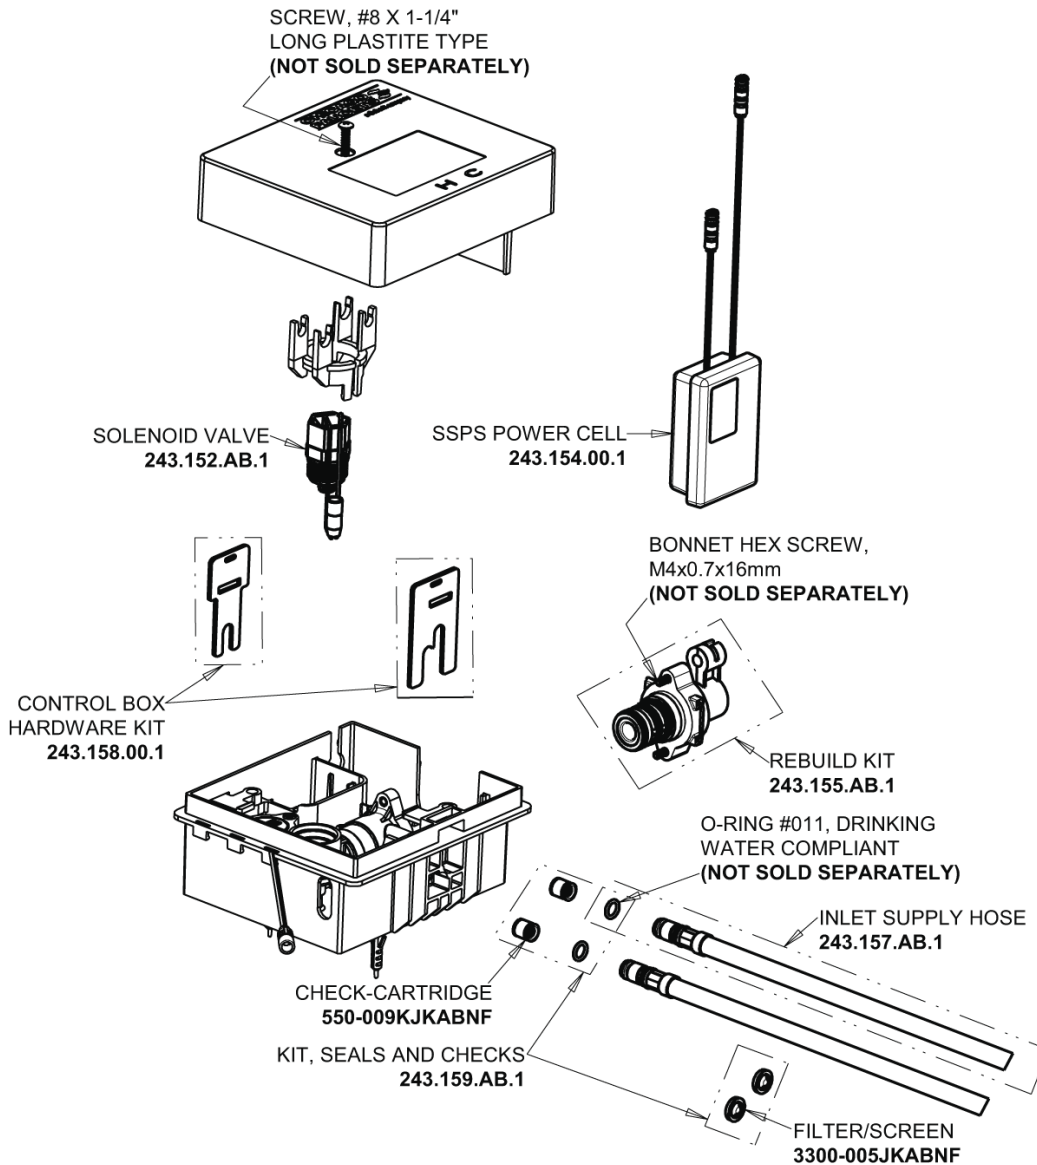

Repair Parts

EQ-A11C-22ABBN

EQ Curved Series Lavatory Sink Faucet with Hands-free Infrared Detection

**CHICAGO
FAUCETS**

a Geberit company

EQ-C-22KJKABNF EQ Control Box, SSPS, Mechanical Mixer Base Parts:

Brushed Nickel EQ Curved Spout, 0.35 GPM EQ-A11C-KJKABBN