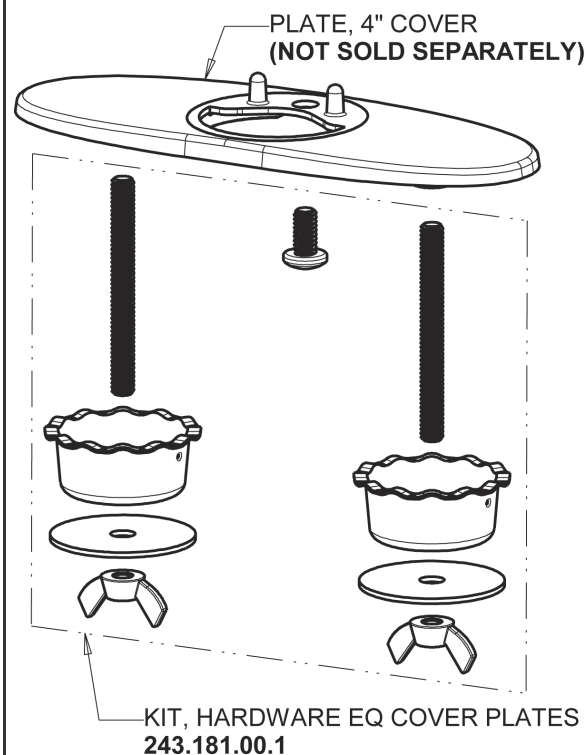

Repair Parts

EQ-A22A-15ABBN

EQ Curved Series Lavatory Sink Faucet with Hands-free Infrared Detection

**CHICAGO
FAUCETS**

a Geberit company

Brushed Nickel EQ Curved Spout with User Control, 0.5 GPM
EQ-A21A-KJKABBN

4" Cover Plate, Brushed Nickel, for EQ Curved/High Arc Spouts
EQ-A12-KJKBN

For Technical Assistance:

Phone: 800-TEC-TRUE (832-8783)

Email: techsupport.us@chicagofaucets.com

2100 South Clearwater Drive

Des Plaines, IL 60018