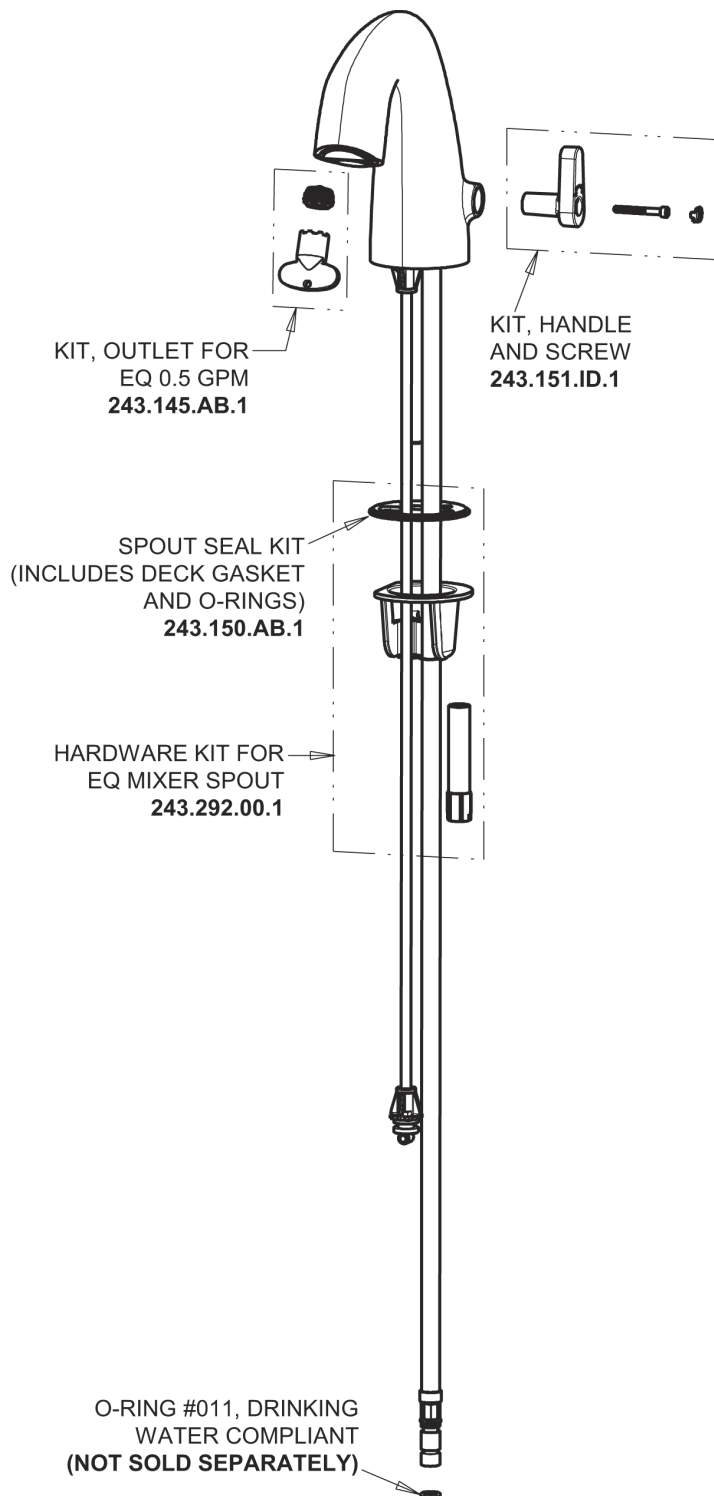

Repair Parts

EQ-A22A-15ABBN

EQ Curved Series Lavatory Sink Faucet with Hands-free Infrared Detection

**CHICAGO
FAUCETS**

a Geberit company

Brushed Nickel EQ Curved Spout with User Control, 0.5 GPM
EQ-A21A-KJKABBN

4" Cover Plate, Brushed Nickel, for EQ Curved/High Arc Spouts
EQ-A12-KJKBN

For Technical Assistance:

Phone: 800-TEC-TRUE (832-8783)

Email: techsupport.us@chicagofaucets.com

2100 South Clearwater Drive

Des Plaines, IL 60018

Phone: 847-803-5000

chicagofaucets.com

Repair Parts

EQ-A22A-15ABBN

EQ Curved Series Lavatory Sink Faucet with Hands-free Infrared Detection

**CHICAGO
FAUCETS**

a Geberit company

EQ-13KJKABNF EQ Control Box, Battery, Thermostatic Mixer Base Parts: