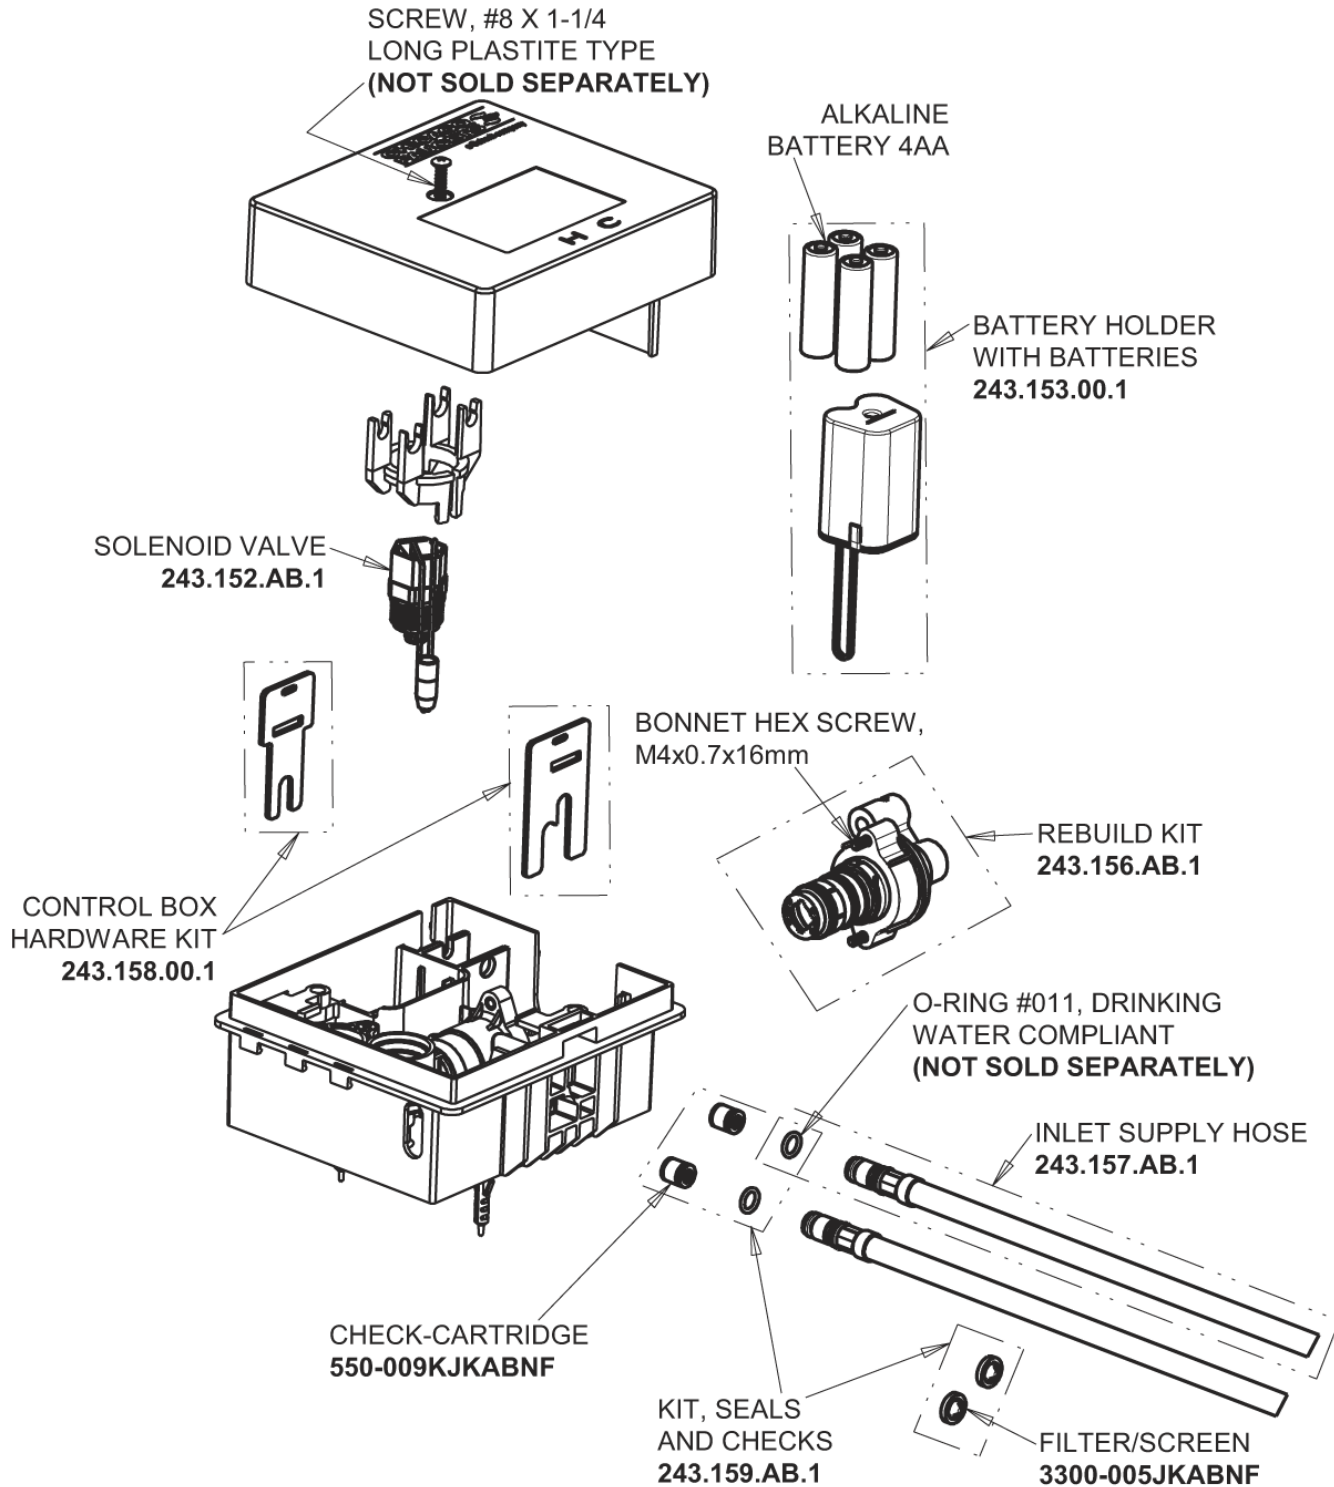

4" Cover Plate, Brushed Nickel, for EQ Curved/High Arc Spouts
EQ-A12-KJKBN

For Technical Assistance:

Phone: 800-TEC-TRUE (832-8783)

Email: techsupport.us@chicagofaucets.com

2100 South Clearwater Drive

Des Plaines, IL 60018

Phone: 847-803-5000

chicagofaucets.com

Repair Parts

EQ-A22A-15ABBN

EQ Curved Series Lavatory Sink Faucet with Hands-free Infrared Detection

**CHICAGO
FAUCETS**

a Geberit company

EQ-13KJKABNF EQ Control Box, Battery, Thermostatic Mixer Base Parts: