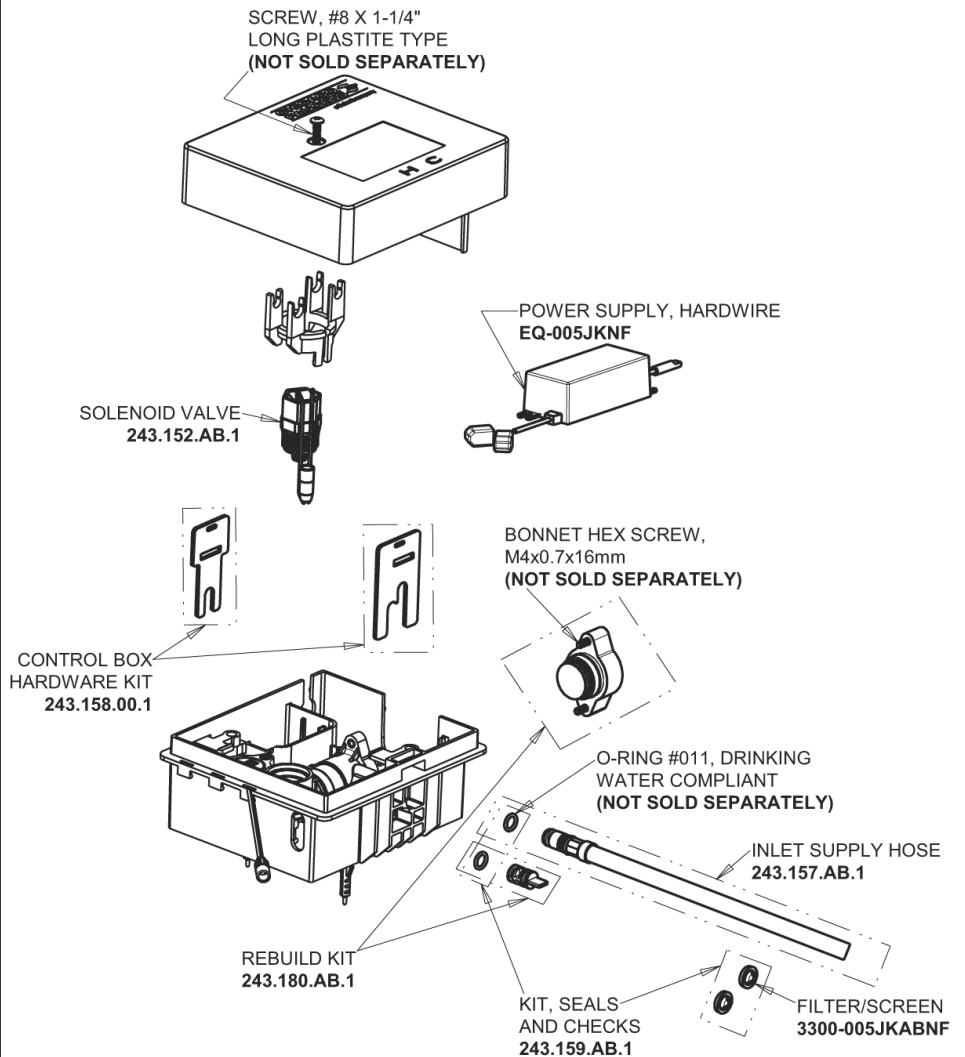

Repair Parts

EQ-B11A-51ABCP

EQ Angular Series Lavatory Sink Faucet with Hands-free Infrared Detection

CHICAGO FAUCETS

a Geberit company

Polished Chrome EQ Square Spout, 0.5 GPM
EQ-B11A-KJKABCP

EQ Brownout Protector (Accessory Only)
EQ-012JKNF

EQ-51KJKABNF EQ Control Box, AC Hard-wired, Single-Supply
Base Parts:

For Technical Assistance:

Phone: 800-TEC-TRUE (832-8783)

Email: techsupport.us@chicagofaucets.com

2100 South Clearwater Drive

Des Plaines, IL 60018