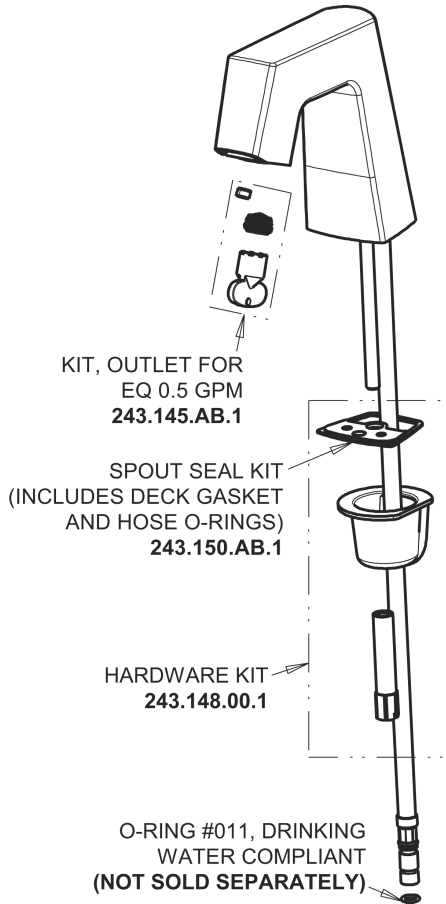

Repair Parts

EQ-B11A-51ABCP

EQ Angular Series Lavatory Sink Faucet with Hands-free Infrared Detection

CHICAGO FAUCETS

a Geberit company

Polished Chrome EQ Square Spout, 0.5 GPM
EQ-B11A-KJKABCP

EQ Brownout Protector (Accessory Only)
EQ-012JKNF

EQ-51KJKABNF EQ Control Box, AC Hard-wired, Single-Supply
Base Parts:

For Technical Assistance:

Phone: 800-TEC-TRUE (832-8783)

Email: techsupport.us@chicagofaucets.com

2100 South Clearwater Drive

Des Plaines, IL 60018