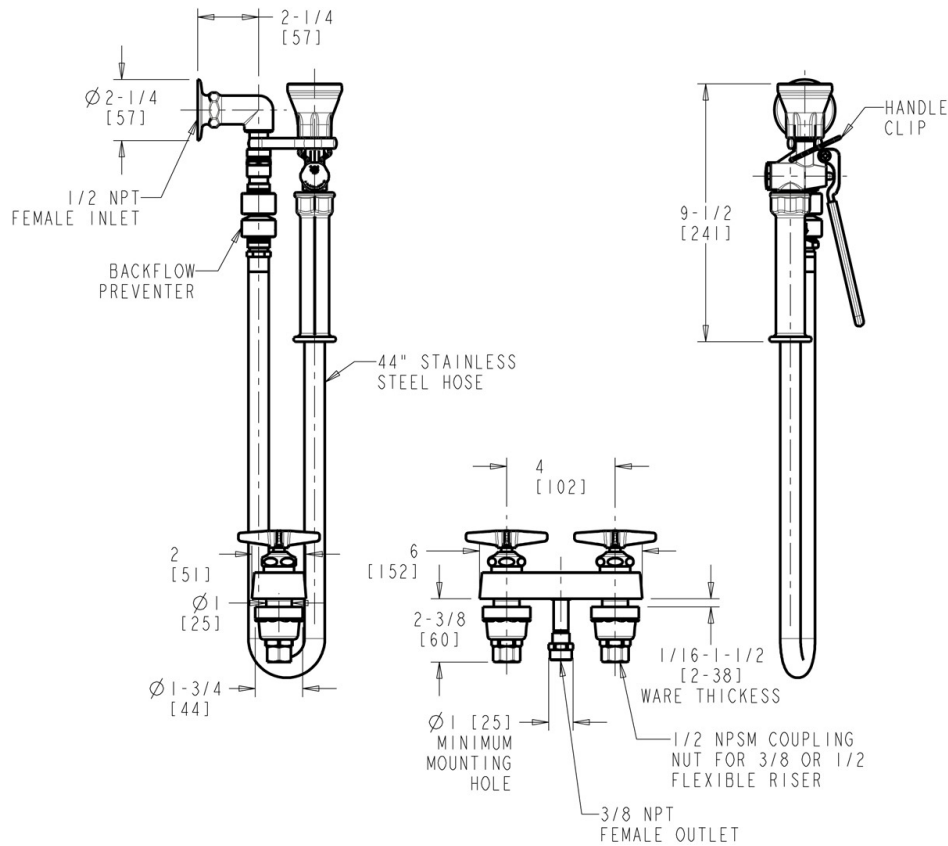

#### ECAST

ECAST products are intended for installation where state laws and local codes mandate lead content levels or in any location where lead content is a concern.

2100 South Clearwater Drive  
Des Plaines, IL  
P: 847/803-5000  
F: 847/803-5454  
Technical: 800/TEC-TRUE  
www.chicagofaucets.com

### Architect/Engineer Specification

Chicago Faucets No. 524-VBABCP, Pre-Rinse Fitting, remote deck mount with 4" fixed centers, chrome plated. Water conserving pre-rinse spray valve, 1.0 GPM @ 60 PSI. 3" metal cross handles with eight-point, tapered broach and secured blue and red index buttons. Quatern™ rebuildable compression cartridge, opens and closes 90°, closes with water pressure, features square, tapered stem. 1/2" NPSM supply inlets and coupling nut for 3/8" or 1/2" flexible riser. 1/2" NPT female thread inlet with integral flange. 3/8" NPT female thread outlet. 44" flexible stainless steel hose with insulated handle. E23JKABCP in-line back flow preventer to prevent the flow of contaminated water back into the potable water supply. ECASTi<sub>2</sub> 1/2® construction with less than 0.25% lead content by weighted average. This product meets ADA ANSI/ICC A117.1 requirements and is tested and certified to industry standards: ASME A112.18.1/CSA B125.1, Certified to NSF/ANSI 61, Section 9 by CSA, California Health and Safety Code 116875 (AB1953-2006), Vermont Bill S.152, and NSF/ANSI 372 Low Lead Content.